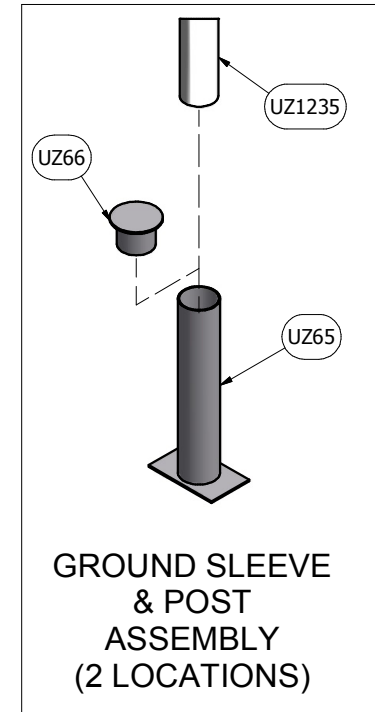

25B803

Desc:

6 1/2' X 12' CANADIAN
ECONO GOAL

OVERHEAD VIEW

NOTES:

- 1) DIMENSIONS ARE FOR PLANNING PURPOSES. INSTALLATION MUST BE IN ACCORDANCE WITH INSTALLATION INSTRUCTIONS.

MATERIAL REQUIRED, BUT **NOT** SUPPLIED

25B803

Desc:

6 1/2' X 12' CANADIAN
ECONO GOAL

Parts List		
Part #	Qty	Description
UZ65	2	GROUND SLEEVE
UZ66	2	GROUND SLEEVE CAP
UZ1236	1	RAIL
UZ1235	1	RIGHT POST, 25B803
UZ1234	1	LEFT POST, 25B803
0070A	1	NET, 2.5mm ROPE, 120mm MESH

DIMENSIONS ARE IN INCHES
UNLESS OTHERWISE SPECIFIED

This item is the **exclusive** property of **KWIK GOAL LTD.** Reproduction or duplication **without** the express written consent of **KWIK GOAL LTD.** is **strictly forbidden.**

Desc:
6 1/2' X 12' CANADIAN
ECONO GOAL

Finish Info.