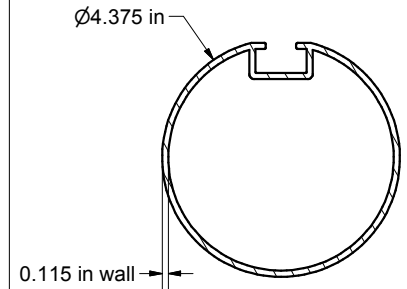

MATERIAL DETAILS

POSTS AND RAIL
MATERIAL - ALUMINUM