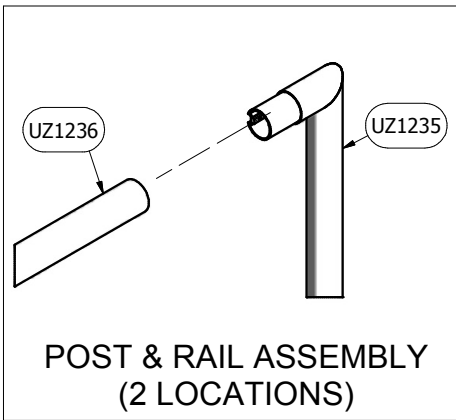

25B803

Desc:

6 1/2' X 12' CANADIAN
ECONO GOAL

OVERHEAD VIEW

NOTES:

- 1) DIMENSIONS ARE FOR PLANNING PURPOSES. INSTALLATION MUST BE IN ACCORDANCE WITH INSTALLATION INSTRUCTIONS.

MATERIAL REQUIRED, BUT **NOT** SUPPLIED

25B803

Desc:

6 1/2' X 12' CANADIAN
ECONO GOAL

Parts List		
Part #	Qty	Description
UZ65	2	GROUND SLEEVE
UZ66	2	GROUND SLEEVE CAP
UZ1236	1	RAIL
UZ1235	1	RIGHT POST, 25B803
UZ1234	1	LEFT POST, 25B803
0070A	1	NET, 2.5mm ROPE, 120mm MESH