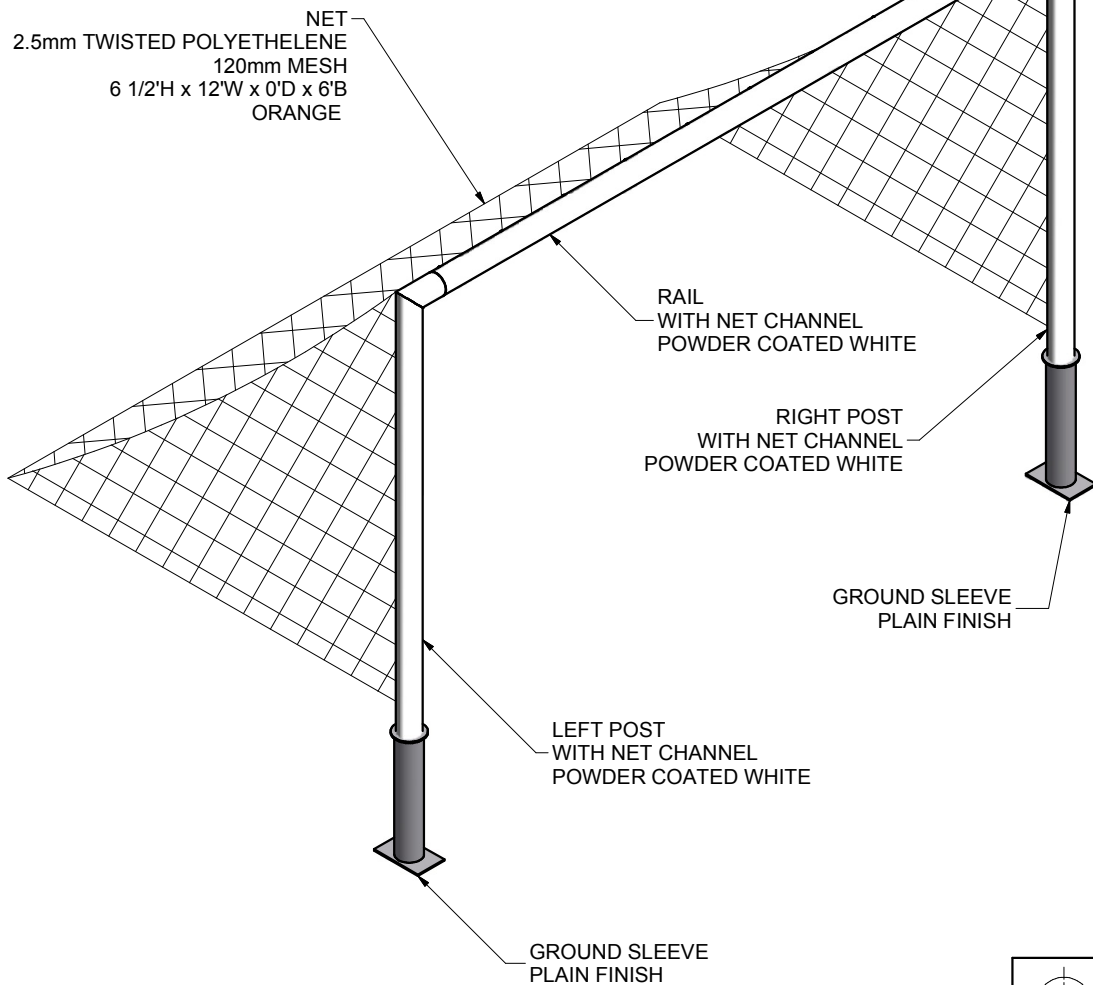

MATERIAL DETAILS

Finish Info.

DIMENSIONS ARE IN INCHES
UNLESS OTHERWISE SPECIFIED

This item is the **exclusive**
property of **KWIK GOAL LTD.**
Reproduction or duplication
without the express written
consent of **KWIK GOAL LTD.**
is **strictly forbidden.**

Approved By:

Date:

Drawn By: CSpeck

Date: 6/14/2010

Sheet: 3 of 4

Revision #: 1

Cad File: 25B803.idw

Part #:

25B803

Desc:

6 1/2' X 12' CANADIAN
ECONO GOAL