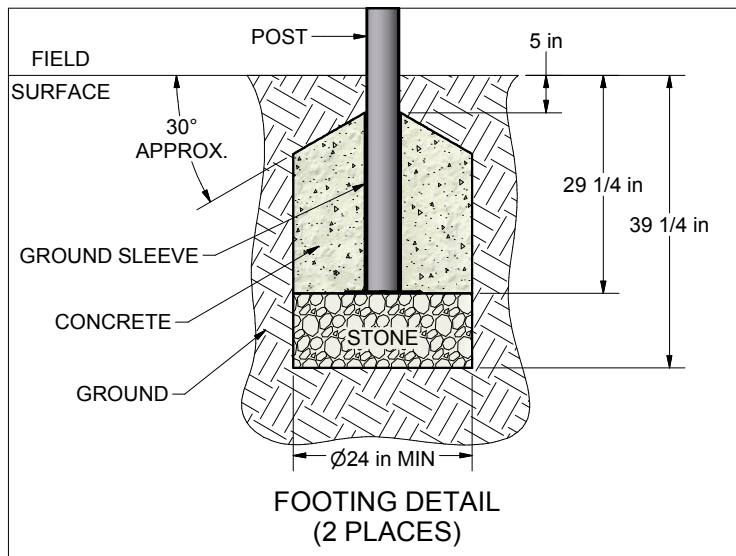

FEATURES:

- 1) ALUMINUM POSTS, RAIL, AND GROUND SLEEVES
- 2) FINISH:
GOAL FRAME - WHITE POWDER COAT
GROUND SLEEVES - PLAIN
- 3) NET, NET PEGS AND CLIPS INCLUDED
- 4) GROUND SLEEVES FOR POSTS INCLUDED
- 5) ASSEMBLED WEIGHT GOAL: 75 LBS.

25B803

Desc:

6 1/2' X 12' CANADIAN
ECONO GOAL

OVERHEAD VIEW

NOTES:

- 1) DIMENSIONS ARE FOR PLANNING PURPOSES. INSTALLATION MUST BE IN ACCORDANCE WITH INSTALLATION INSTRUCTIONS.

MATERIAL REQUIRED, BUT **NOT** SUPPLIED

Desc:
6 1/2' X 12' CANADIAN
ECONO GOAL

Finish Info.