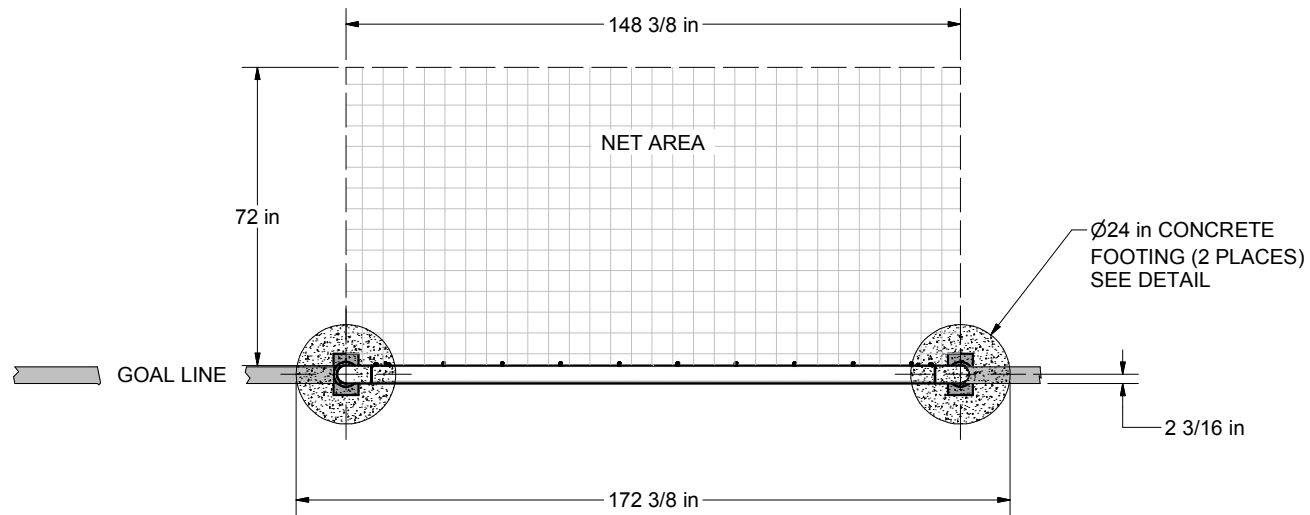

25B803

Desc:

6 1/2' X 12' CANADIAN
ECONO GOAL

OVERHEAD VIEW

NOTES:

- 1) DIMENSIONS ARE FOR PLANNING PURPOSES. INSTALLATION MUST BE IN ACCORDANCE WITH INSTALLATION INSTRUCTIONS.

MATERIAL REQUIRED, BUT **NOT** SUPPLIED

0.5 cubic yard - CONCRETE
 0.3 cubic yard - CLEAN STONE (1/4" - 3/4")
 ABOVE AMOUNTS ARE PER GOAL INSTALLATION

Finish Info.

 THIRD ANGLE PROJECTION	 140 Pacific Drive Quakertown, Pa. 18951	
	DIMENSIONS ARE IN INCHES UNLESS OTHERWISE SPECIFIED	Approved By: Date:
This item is the exclusive property of KWIK GOAL LTD. Reproduction or duplication without the express written consent of KWIK GOAL LTD. is strictly forbidden.	Drawn By: CSpeck	Desc: 6 1/2' X 12' CANADIAN ECONO GOAL
	Date: 6/14/2010	
	Sheet: 2 of 4	
	Revision #: 1	
Cad File: 25B803.idw		

25B803

Desc:

6 1/2' X 12' CANADIAN
ECONO GOAL

Parts List		
Part #	Qty	Description
UZ65	2	GROUND SLEEVE
UZ66	2	GROUND SLEEVE CAP
UZ1236	1	RAIL
UZ1235	1	RIGHT POST, 25B803
UZ1234	1	LEFT POST, 25B803
0070A	1	NET, 2.5mm ROPE, 120mm MESH

Desc:
6 1/2' X 12' CANADIAN
ECONO GOAL

Finish Info.