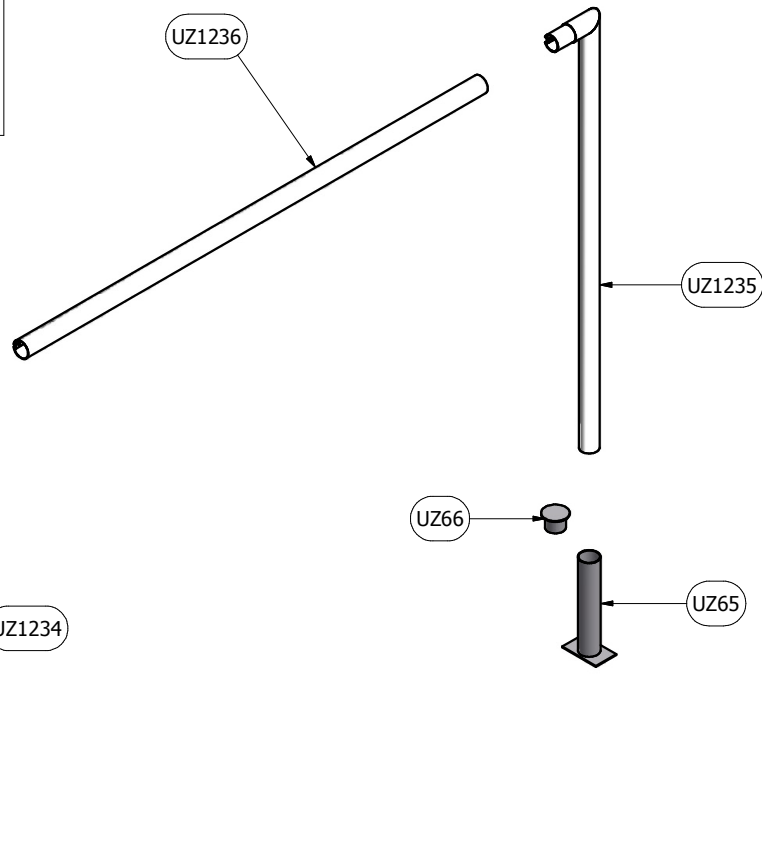

25B803

Desc:

6 1/2' X 12' CANADIAN
ECONO GOAL

OVERHEAD VIEW

NOTES:

- 1) DIMENSIONS ARE FOR PLANNING PURPOSES. INSTALLATION MUST BE IN ACCORDANCE WITH INSTALLATION INSTRUCTIONS.

MATERIAL REQUIRED, BUT **NOT** SUPPLIED

MATERIAL DETAILS

POSTS AND RAIL
MATERIAL - ALUMINUM

GROUND SLEEVE
MATERIAL - ALUMINUM

Finish Info.

DIMENSIONS ARE IN INCHES
UNLESS OTHERWISE SPECIFIED

This item is the **exclusive**
property of **KWIK GOAL LTD.**
Reproduction or duplication
without the express written
consent of **KWIK GOAL LTD.**
is **strictly forbidden.**

25B803

Desc:

6 1/2' X 12' CANADIAN
ECONO GOAL

Parts List		
Part #	Qty	Description
UZ65	2	GROUND SLEEVE
UZ66	2	GROUND SLEEVE CAP
UZ1236	1	RAIL
UZ1235	1	RIGHT POST, 25B803
UZ1234	1	LEFT POST, 25B803
0070A	1	NET, 2.5mm ROPE, 120mm MESH

Desc:
6 1/2' X 12' CANADIAN
ECONO GOAL

Finish Info.