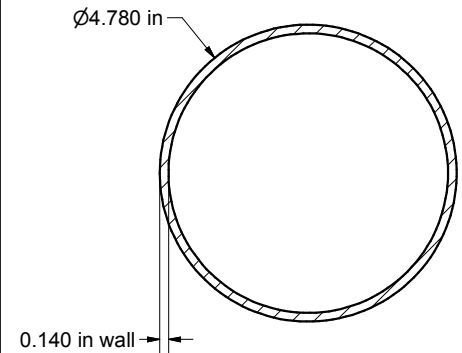

25B803

Desc:

6 1/2' X 12' CANADIAN
ECONO GOAL

OVERHEAD VIEW

NOTES:

- 1) DIMENSIONS ARE FOR PLANNING PURPOSES. INSTALLATION MUST BE IN ACCORDANCE WITH INSTALLATION INSTRUCTIONS.

MATERIAL REQUIRED, BUT **NOT** SUPPLIED

0.5 cubic yard - CONCRETE
 0.3 cubic yard - CLEAN STONE (1/4" - 3/4")
 ABOVE AMOUNTS ARE PER GOAL INSTALLATION

Finish Info.

 THIRD ANGLE PROJECTION	 140 Pacific Drive Quakertown, Pa. 18951	
	DIMENSIONS ARE IN INCHES UNLESS OTHERWISE SPECIFIED	Approved By: Date:
This item is the exclusive property of KWIK GOAL LTD. Reproduction or duplication without the express written consent of KWIK GOAL LTD. is strictly forbidden.	Drawn By: CSpeck	Desc: 6 1/2' X 12' CANADIAN ECONO GOAL
	Date: 6/14/2010	
	Sheet: 2 of 4	
	Revision #: 1	
Cad File: 25B803.idw		

MATERIAL DETAILS

POSTS AND RAIL
MATERIAL - ALUMINUM

GROUND SLEEVE
MATERIAL - ALUMINUM

Finish Info.

DIMENSIONS ARE IN INCHES
UNLESS OTHERWISE SPECIFIED

This item is the **exclusive**
property of **KWIK GOAL LTD.**
Reproduction or duplication
without the express written
consent of **KWIK GOAL LTD.**
is **strictly forbidden.**

25B803

Desc:

6 1/2' X 12' CANADIAN
ECONO GOAL

Parts List		
Part #	Qty	Description
UZ65	2	GROUND SLEEVE
UZ66	2	GROUND SLEEVE CAP
UZ1236	1	RAIL
UZ1235	1	RIGHT POST, 25B803
UZ1234	1	LEFT POST, 25B803
0070A	1	NET, 2.5mm ROPE, 120mm MESH