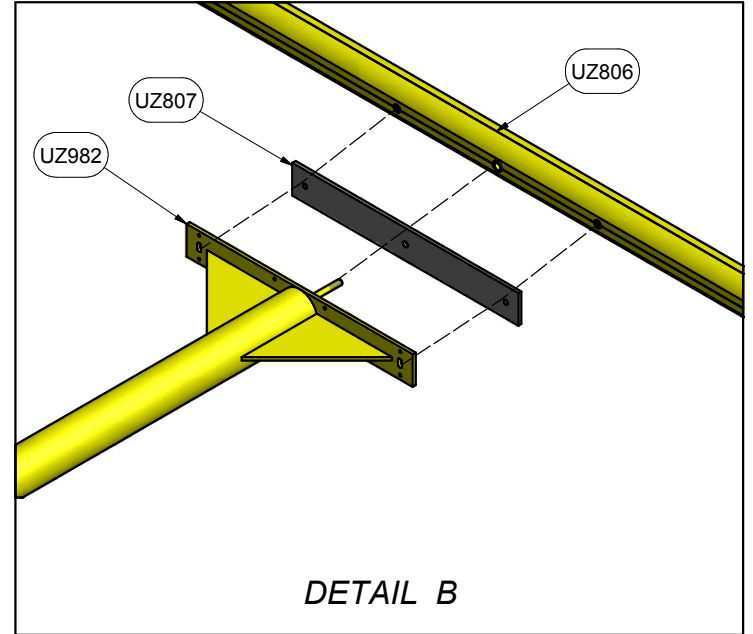

Drawn By: BRush
Date: 3/28/2005
Sheet: 2 of 4
Revision #: 4
Cad File: 2D401.idw

Desc:
COLLEGIATE FOOTBALL GOAL WITH 9' GOOSENECK

Finish Info.

DIMENSIONS ARE IN INCHES UNLESS OTHERWISE SPECIFIED

This item is the **exclusive** property of **KWIK GOAL LTD.** Reproduction or duplication **without** the express written consent of **KWIK GOAL LTD.** is **strictly forbidden.**

Approved By:
Date:
Drawn By: BRush
Date: 3/28/2005
Sheet: 3 of 4
Revision #: 4
Cad File: 2D401.idw

Part #: **2D401**
Desc: COLLEGIATE FOOTBALL GOAL WITH 9' GOOSENECK

Parts List		
Part #	Qty	Description
UZ1242	1	ANTI-SPIN DEVICE
UZ802	2	2D282 UPRIGHT
UZ806	1	RAIL, COLLEGIATE FOOTBALL GOALS
UZ807	1	CROSSBAR PLATE, FOOTBALL GOALS
UZ982	1	GOOSENECK ASSEMBLY, 2D401
UZ983	1	GROUND SLEEVE, 2D401
UZ984	1	GROUND SLEEVE CAP, 2D401
10D201	2	WIND FLAG
10D306	1	6" PRO-STYLE FOOTBALL PAD