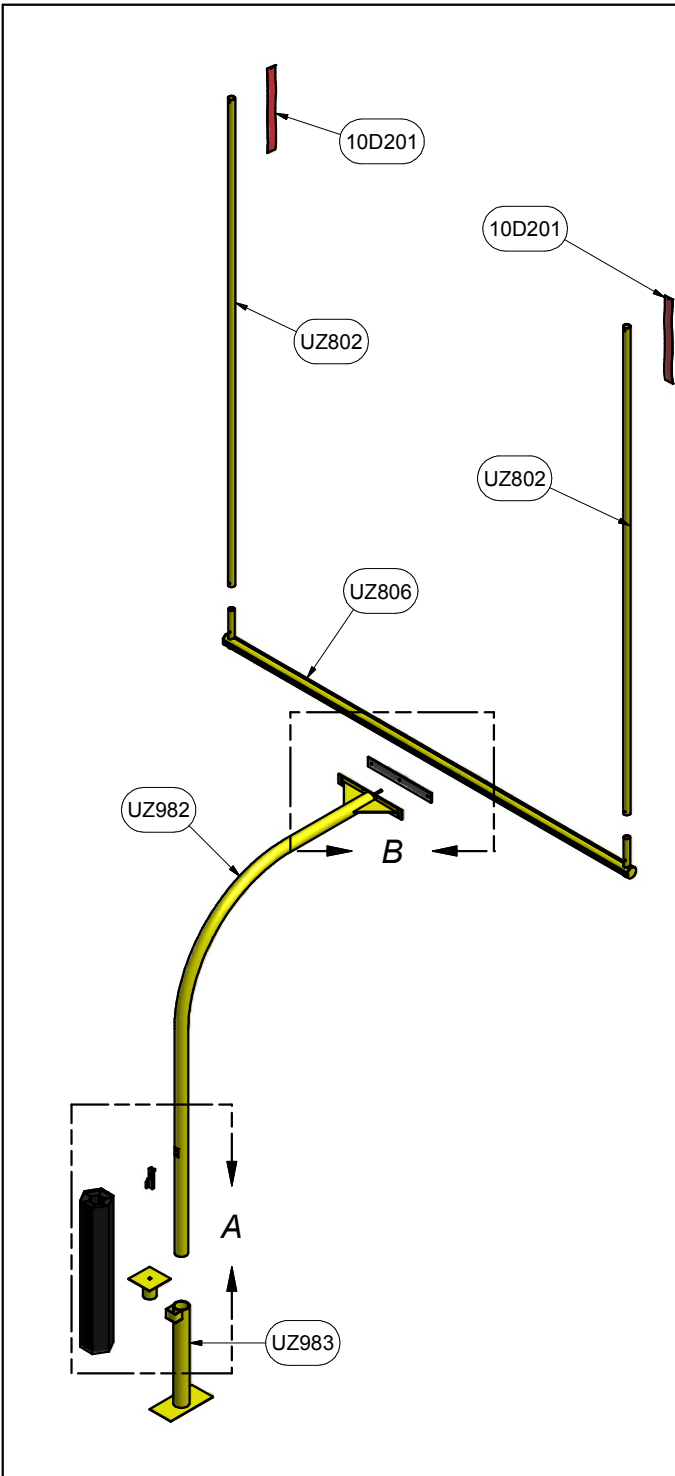

Parts List		
Part #	Qty	Description
UZ1242	1	ANTI-SPIN DEVICE
UZ802	2	2D282 UPRIGHT
UZ806	1	RAIL, COLLEGIATE FOOTBALL GOALS
UZ807	1	CROSSBAR PLATE, FOOTBALL GOALS
UZ982	1	GOOSENECK ASSEMBLY, 2D401
UZ983	1	GROUND SLEEVE, 2D401
UZ984	1	GROUND SLEEVE CAP, 2D401
10D201	2	WIND FLAG
10D306	1	6" PRO-STYLE FOOTBALL PAD

Finish Info.

DIMENSIONS ARE IN INCHES UNLESS OTHERWISE SPECIFIED

This item is the **exclusive** property of **KWIK GOAL LTD.** Reproduction or duplication **without** the express written consent of **KWIK GOAL LTD.** is **strictly forbidden.**

Approved By:
Date:
Drawn By: BRush
Date: 3/28/2005
Sheet: 4 of 4
Revision #: 4
Cad File: 2D401.idw

Part #: **2D401**
Desc: COLLEGIATE FOOTBALL GOAL WITH 9' GOOSENECK