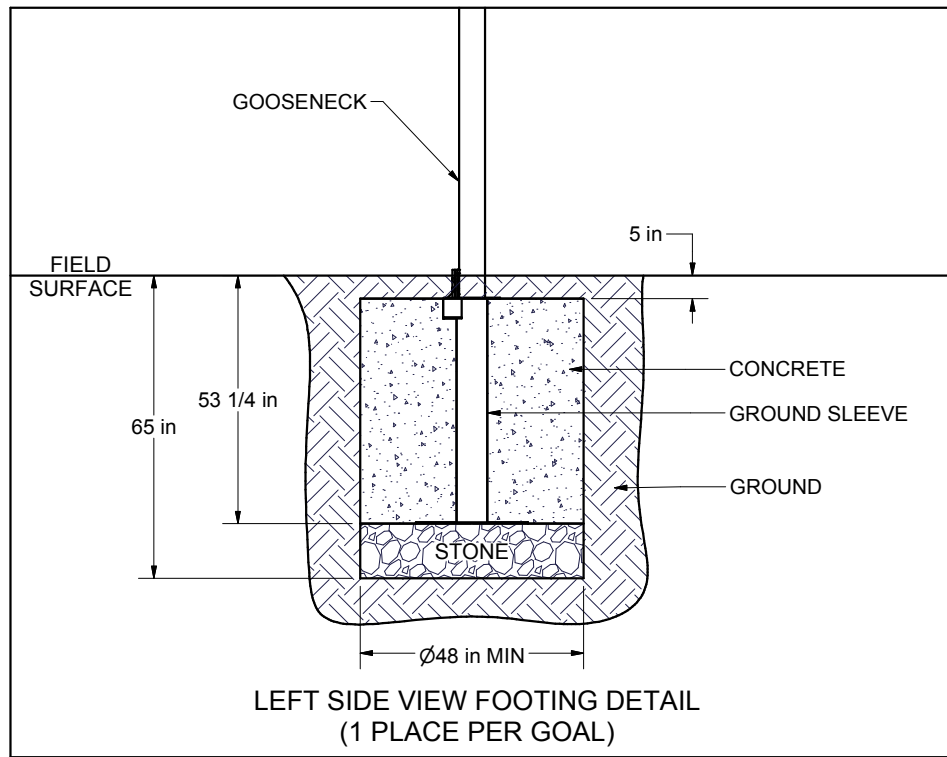

SIDE VIEW

FRONT VIEW

FEATURES:

- 1) MATERIAL:
ALUMINUM - CROSSBAR, UPRIGHTS
STEEL - GOOSENECK, GROUND SLEEVE, ANTI-SPIN DEVICE, GROUND SLEEVE CAP
- 2) FINISH: YELLOW POWDER COAT
- 3) GROUND SLEEVE, POST PADDING, GROUND SLEEVE CAP, AND WIND FLAGS INCLUDED
- 4) CROSSBAR - PRE-STRESSED TO ENSURE A LEVEL CROSSBAR AND PARALLEL UPRIGHTS
- 5) ONE PIECE GOOSENECK FOR STRENGTH AND CLEAN LOOK
- 6) ANTI-SPIN DEVICE PREVENTS POST FROM TURNING
- 7) ASSEMBLED WEIGHT: 540 LBS
- 8) EXCEEDS NCAA SPECIFICATIONS

Sheet: 1 of 4

Revision #: 4

Cad File: 2D401.idw

Desc:

COLLEGIATE FOOTBALL GOAL WITH 9' GOOSENECK

OVERHEAD VIEW

LEFT SIDE VIEW FOOTING DETAIL
(1 PLACE PER GOAL)

NOTES:

1) DIMENSIONS ARE FOR PLANNING PURPOSES. INSTALLATION MUST BE IN ACCORDANCE WITH INSTALLATION INSTRUCTIONS.

MATERIAL REQUIRED, BUT **NOT** SUPPLIED

1.9 cubic yard - CONCRETE
0.6 cubic yard - CLEAN STONE (1/4" - 3/4")
ABOVE AMOUNTS ARE PER GOAL INSTALLATION