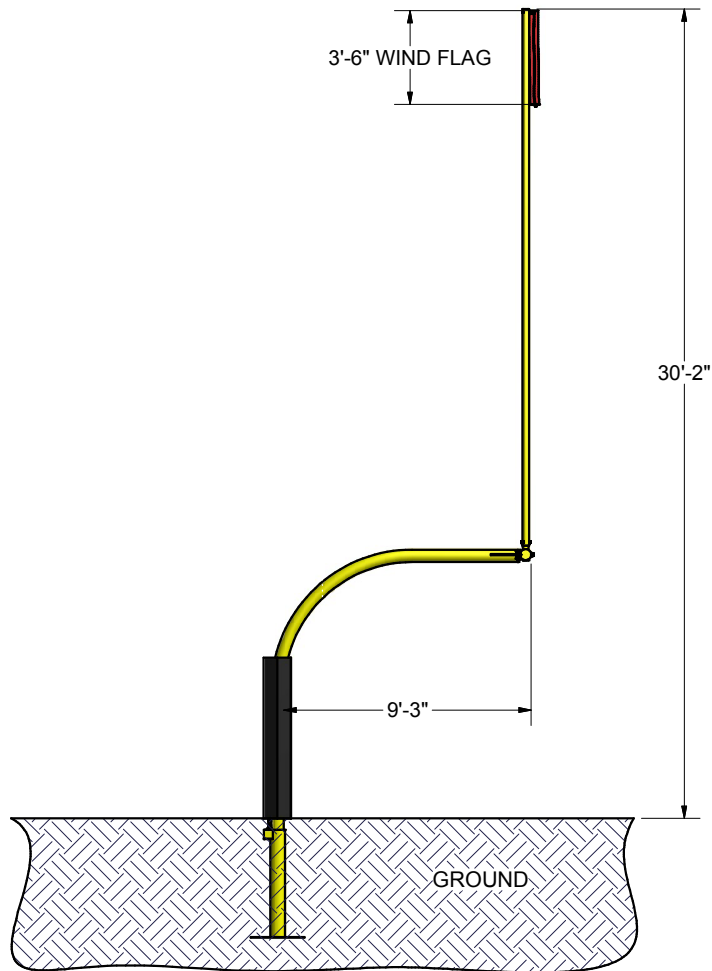

SIDE VIEW

FRONT VIEW

FEATURES:

- 1) MATERIAL:
ALUMINUM - CROSSBAR, UPRIGHTS
STEEL - GOOSENECK, GROUND SLEEVE, ANTI-SPIN DEVICE, GROUND SLEEVE CAP
- 2) FINISH: YELLOW POWDER COAT
- 3) GROUND SLEEVE, POST PADDING, GROUND SLEEVE CAP, AND WIND FLAGS INCLUDED
- 4) CROSSBAR - PRE-STRESSED TO ENSURE A LEVEL CROSSBAR AND PARALLEL UPRIGHTS
- 5) ONE PIECE GOOSENECK FOR STRENGTH AND CLEAN LOOK
- 6) ANTI-SPIN DEVICE PREVENTS POST FROM TURNING
- 7) ASSEMBLED WEIGHT: 540 LBS
- 8) EXCEEDS NCAA SPECIFICATIONS

Sheet: 1 of 4

Revision #: 4

Cad File: 2D401.idw

Desc:

COLLEGIATE FOOTBALL GOAL WITH 9' GOOSENECK

OVERHEAD VIEW

LEFT SIDE VIEW FOOTING DETAIL
(1 PLACE PER GOAL)

NOTES:

1) DIMENSIONS ARE FOR PLANNING PURPOSES. INSTALLATION MUST BE IN ACCORDANCE WITH INSTALLATION INSTRUCTIONS.

MATERIAL REQUIRED, BUT **NOT** SUPPLIED

1.9 cubic yard - CONCRETE
0.6 cubic yard - CLEAN STONE (1/4" - 3/4")
ABOVE AMOUNTS ARE PER GOAL INSTALLATION