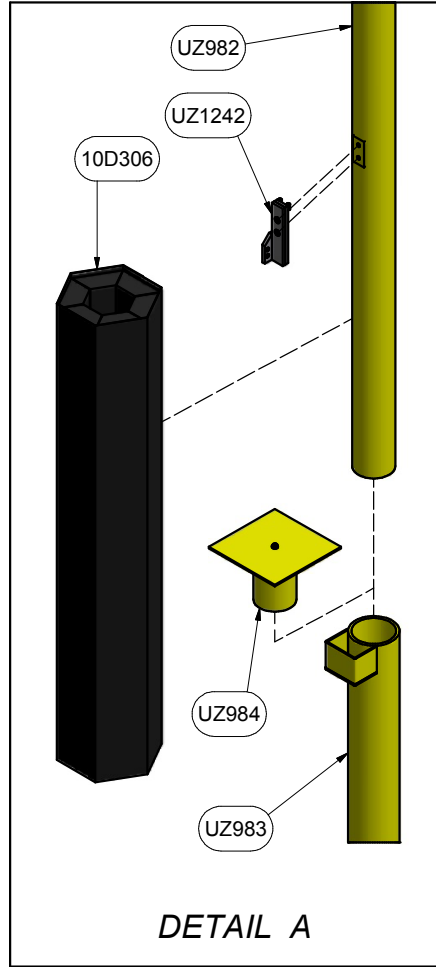

SIDE VIEW

FRONT VIEW

FEATURES:

- 1) MATERIAL:
ALUMINUM - CROSSBAR, UPRIGHTS
STEEL - GOOSENECK, GROUND SLEEVE, ANTI-SPIN DEVICE, GROUND SLEEVE CAP
- 2) FINISH: YELLOW POWDER COAT
- 3) GROUND SLEEVE, POST PADDING, GROUND SLEEVE CAP, AND WIND FLAGS INCLUDED
- 4) CROSSBAR - PRE-STRESSED TO ENSURE A LEVEL CROSSBAR AND PARALLEL UPRIGHTS
- 5) ONE PIECE GOOSENECK FOR STRENGTH AND CLEAN LOOK
- 6) ANTI-SPIN DEVICE PREVENTS POST FROM TURNING
- 7) ASSEMBLED WEIGHT: 540 LBS
- 8) EXCEEDS NCAA SPECIFICATIONS

Drawn By: BRush
Date: 3/28/2005
Sheet: 2 of 4
Revision #: 4
Cad File: 2D401.idw

Desc:
COLLEGIATE FOOTBALL GOAL WITH 9' GOOSENECK

Finish Info.

DIMENSIONS ARE IN INCHES UNLESS OTHERWISE SPECIFIED

This item is the **exclusive** property of **KWIK GOAL LTD.** Reproduction or duplication **without** the express written consent of **KWIK GOAL LTD.** is **strictly forbidden.**

Approved By:
Date:
Drawn By: BRush
Date: 3/28/2005
Sheet: 3 of 4
Revision #: 4
Cad File: 2D401.idw

Part #: **2D401**
Desc: COLLEGIATE FOOTBALL GOAL WITH 9' GOOSENECK

Parts List		
Part #	Qty	Description
UZ1242	1	ANTI-SPIN DEVICE
UZ802	2	2D282 UPRIGHT
UZ806	1	RAIL, COLLEGIATE FOOTBALL GOALS
UZ807	1	CROSSBAR PLATE, FOOTBALL GOALS
UZ982	1	GOOSENECK ASSEMBLY, 2D401
UZ983	1	GROUND SLEEVE, 2D401
UZ984	1	GROUND SLEEVE CAP, 2D401
10D201	2	WIND FLAG
10D306	1	6" PRO-STYLE FOOTBALL PAD

Finish Info.

DIMENSIONS ARE IN INCHES UNLESS OTHERWISE SPECIFIED

This item is the **exclusive** property of **KWIK GOAL LTD.** Reproduction or duplication **without** the express written consent of **KWIK GOAL LTD.** is **strictly forbidden.**