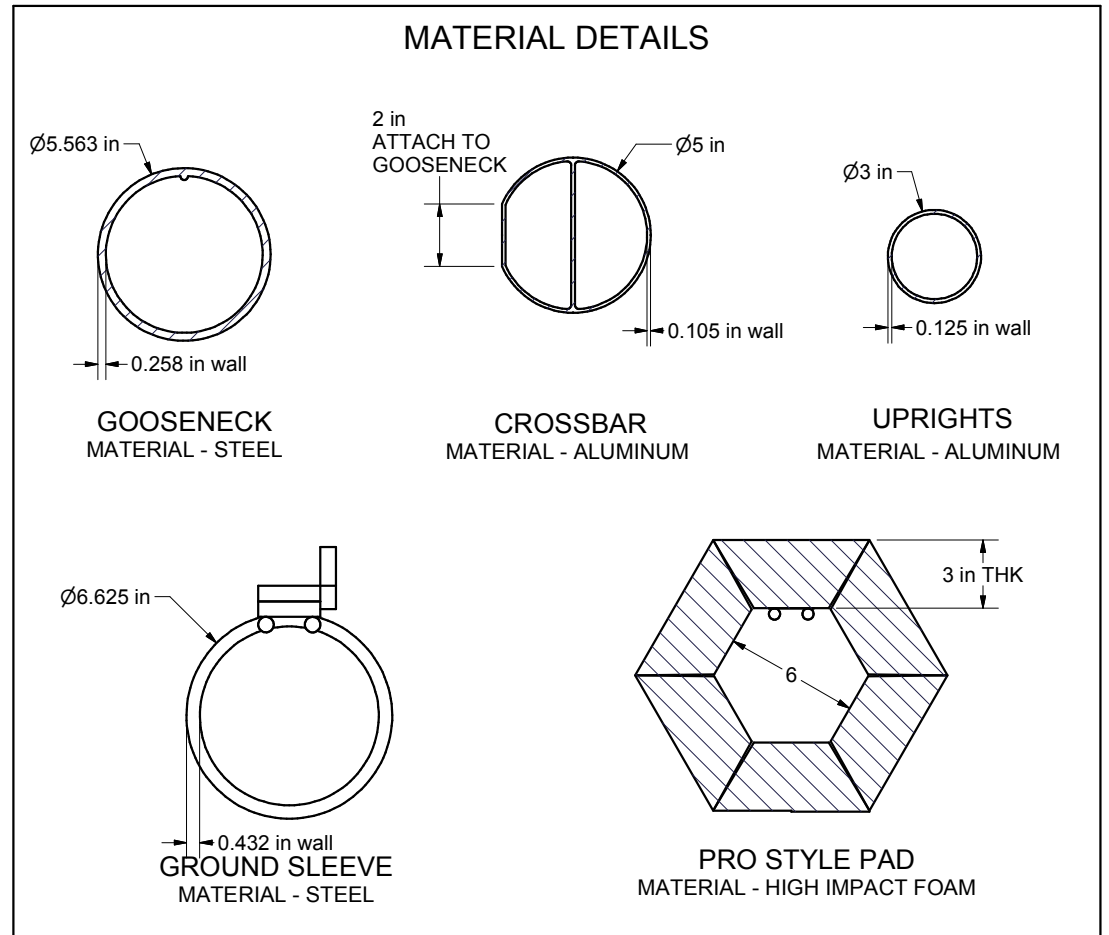

Finish Info.

DIMENSIONS ARE IN INCHES UNLESS OTHERWISE SPECIFIED

This item is the **exclusive** property of **KWIK GOAL LTD.** Reproduction or duplication **without** the express written consent of **KWIK GOAL LTD.** is **strictly forbidden.**

Approved By:
Date:
Drawn By: BRush
Date: 3/28/2005
Sheet: 3 of 4
Revision #: 4
Cad File: 2D401.idw

Part #: **2D401**
Desc: COLLEGIATE FOOTBALL GOAL WITH 9' GOOSENECK