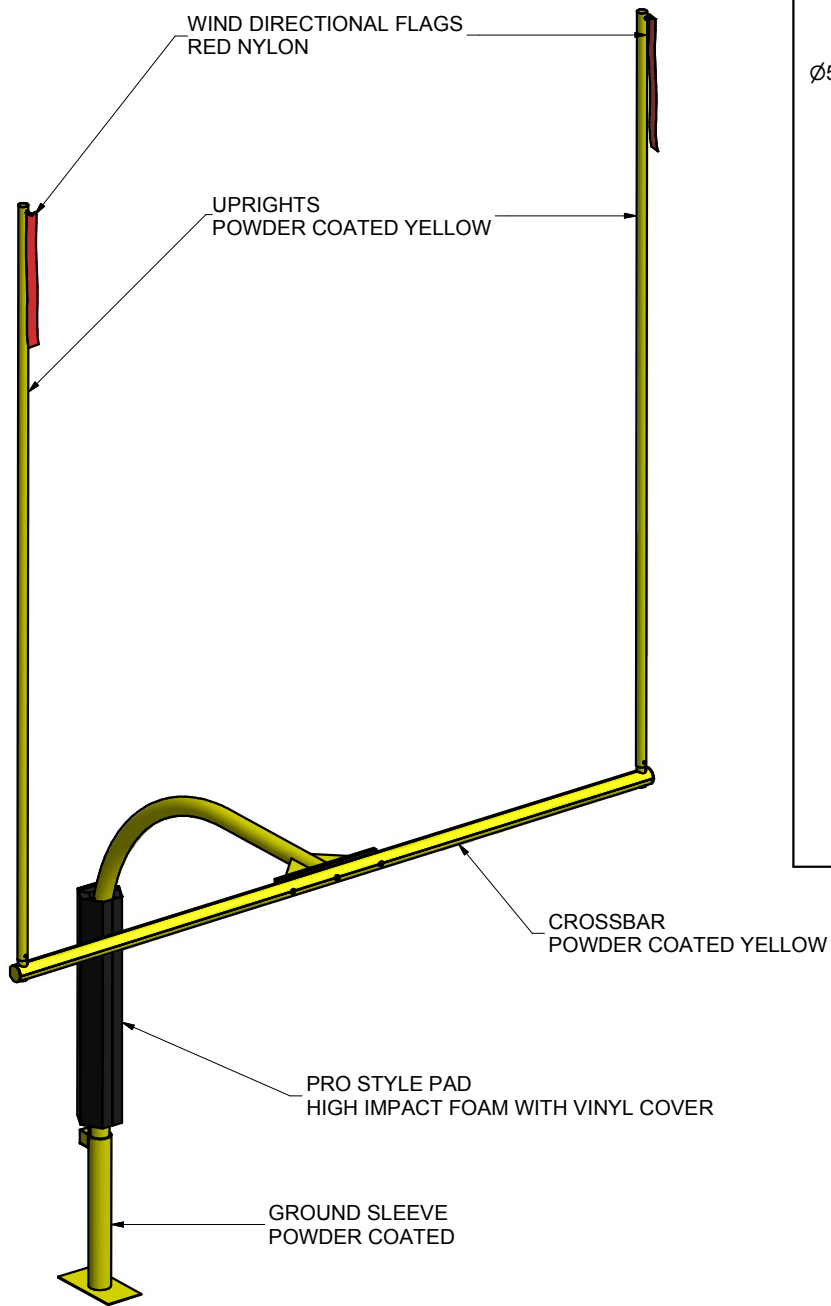

Finish Info.

DIMENSIONS ARE IN INCHES UNLESS OTHERWISE SPECIFIED

This item is the **exclusive** property of **KWIK GOAL LTD.** Reproduction or duplication **without** the express written consent of **KWIK GOAL LTD.** is **strictly forbidden.**

Approved By:
Date:
Drawn By: BRush
Date: 3/28/2005
Sheet: 3 of 4
Revision #: 4
Cad File: 2D401.idw

Part #: **2D401**
Desc: COLLEGIATE FOOTBALL GOAL WITH 9' GOOSENECK