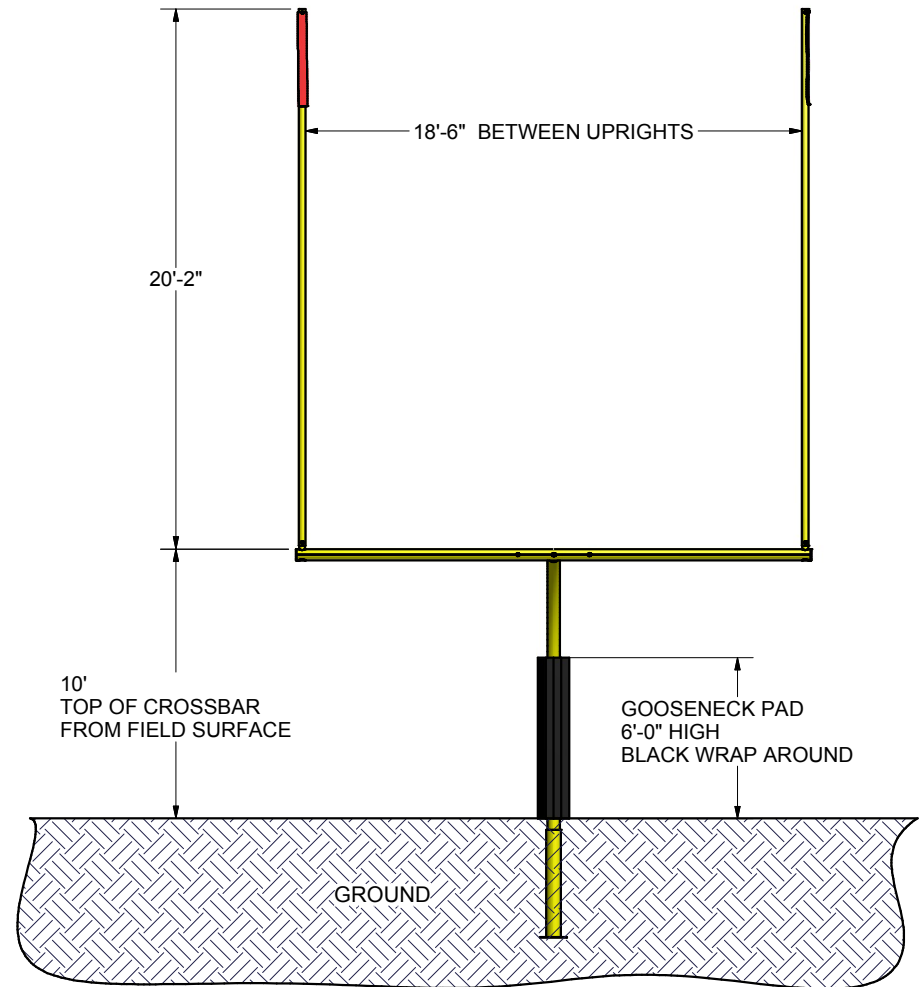

SIDE VIEW

FRONT VIEW

FEATURES:

- 1) MATERIAL:
ALUMINUM - CROSSBAR, UPRIGHTS
STEEL - GOOSENECK, GROUND SLEEVE, ANTI-SPIN DEVICE, GROUND SLEEVE CAP
- 2) FINISH: YELLOW POWDER COAT
- 3) GROUND SLEEVE, POST PADDING, GROUND SLEEVE CAP, AND WIND FLAGS INCLUDED
- 4) CROSSBAR - PRE-STRESSED TO ENSURE A LEVEL CROSSBAR AND PARALLEL UPRIGHTS
- 5) ONE PIECE GOOSENECK FOR STRENGTH AND CLEAN LOOK
- 6) ANTI-SPIN DEVICE PREVENTS POST FROM TURNING
- 7) ASSEMBLED WEIGHT: 540 LBS
- 8) EXCEEDS NCAA SPECIFICATIONS

Sheet: 1 of 4

Revision #: 4

Cad File: 2D401.idw

Desc:

COLLEGIATE FOOTBALL GOAL WITH 9' GOOSENECK

OVERHEAD VIEW

LEFT SIDE VIEW FOOTING DETAIL
(1 PLACE PER GOAL)

NOTES:

1) DIMENSIONS ARE FOR PLANNING PURPOSES. INSTALLATION MUST BE IN ACCORDANCE WITH INSTALLATION INSTRUCTIONS.

MATERIAL REQUIRED, BUT **NOT** SUPPLIED

1.9 cubic yard - CONCRETE
0.6 cubic yard - CLEAN STONE (1/4" - 3/4")
ABOVE AMOUNTS ARE PER GOAL INSTALLATION