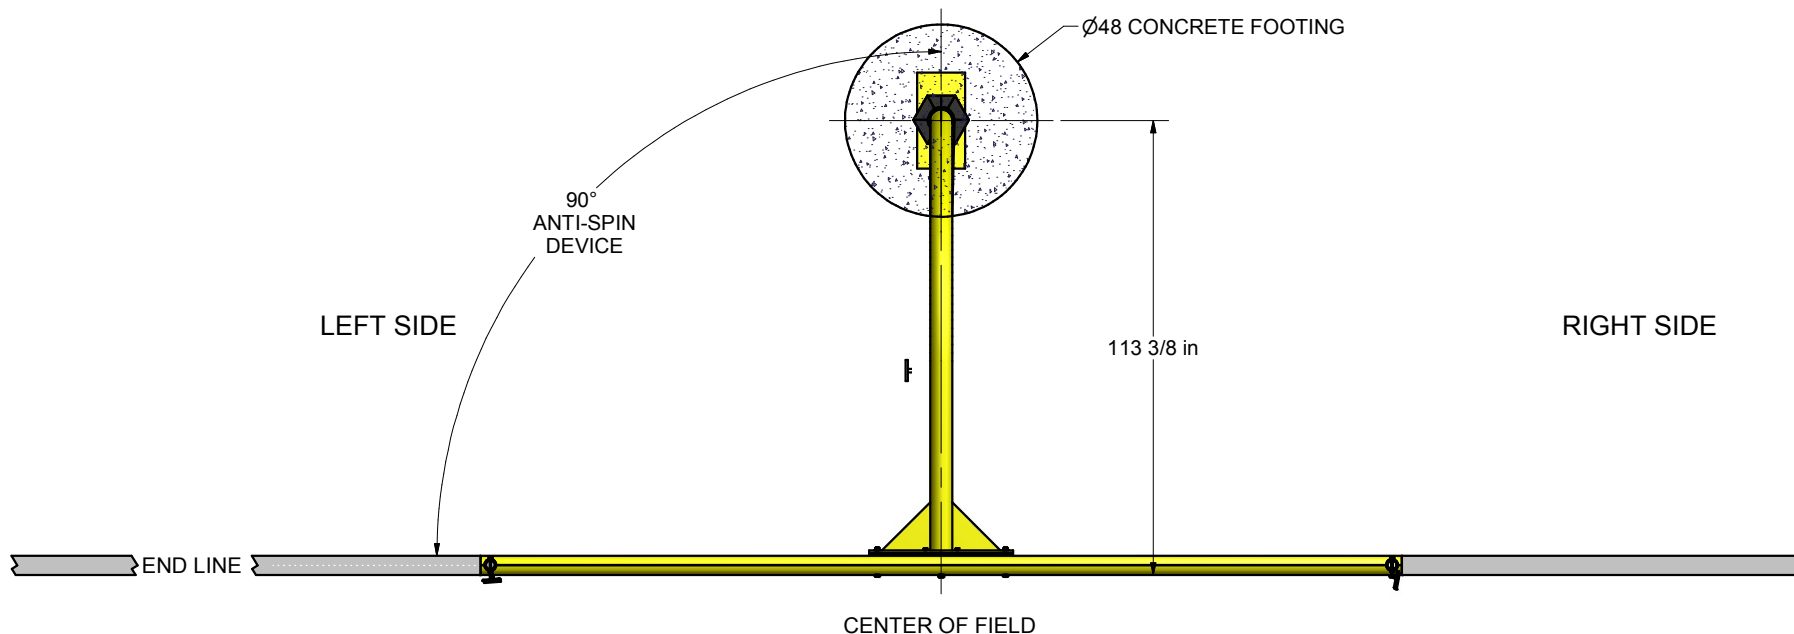

Sheet: 1 of 4

Revision #: 4

Cad File: 2D401.idw

Desc:

COLLEGIATE FOOTBALL GOAL WITH 9' GOOSENECK

OVERHEAD VIEW

LEFT SIDE VIEW FOOTING DETAIL
(1 PLACE PER GOAL)

NOTES:

1) DIMENSIONS ARE FOR PLANNING PURPOSES. INSTALLATION MUST BE IN ACCORDANCE WITH INSTALLATION INSTRUCTIONS.

MATERIAL REQUIRED, BUT **NOT** SUPPLIED

1.9 cubic yard - CONCRETE
0.6 cubic yard - CLEAN STONE (1/4" - 3/4")
ABOVE AMOUNTS ARE PER GOAL INSTALLATION