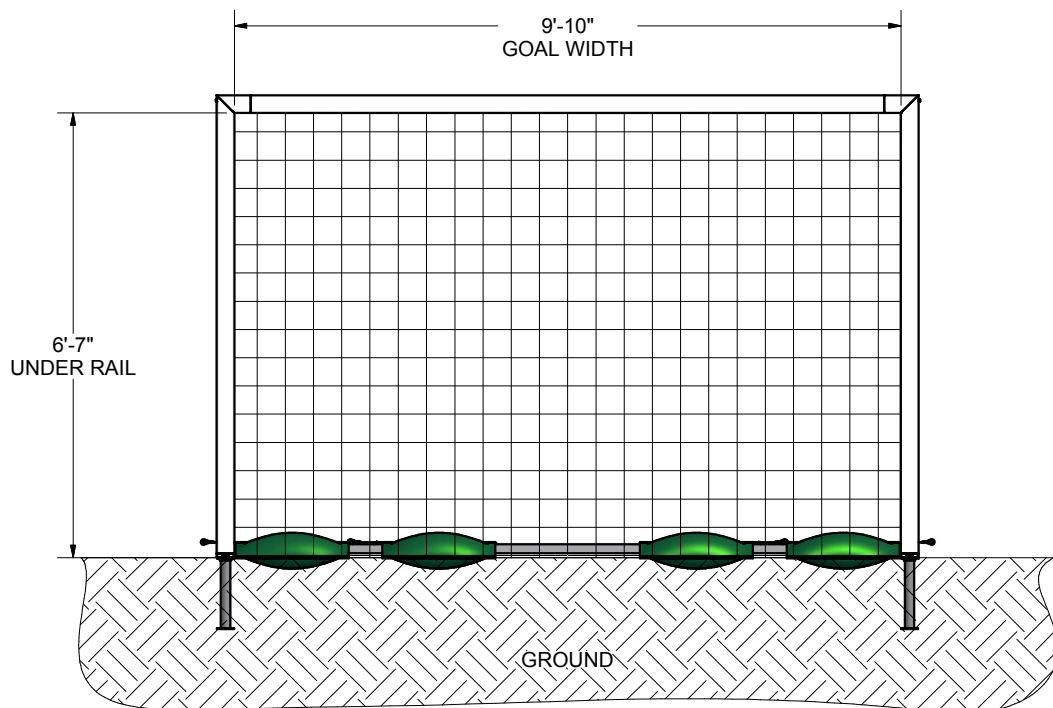

FRONT VIEW

SIDE VIEW

FEATURES:

- 1) ALUMINUM GOAL FRAME
- 2) FINISH:  
GOAL FRAME - WHITE POWDER COAT  
BACK BOTTOM BAR - PLAIN
- 3) INCLUDED:  
SEMI PERMANENT GROUND ANCHORS (4)  
SADDLE ANCHOR BAGS (4)  
4 mm, YELLOW NET  
KWIK LOCK® NET CLIPS  
PROTECTIVE FLOOR PADS
- 4) ASSEMBLED WEIGHT:  
GOAL: 185 LBS.
- 5) EXCEEDS:  
USFF SPECIFICATIONS

**Finish Info.**

THIRD ANGLE PROJECTION

140 Pacific Drive  
Quakertown,  
Pa. 18951

DIMENSIONS ARE IN INCHES  
UNLESS OTHERWISE SPECIFIED

This item is the **exclusive** property of **KWIK GOAL LTD.** Reproduction or duplication **without** the express written consent of **KWIK GOAL LTD.** is **strictly forbidden.**

Approved By:  
Date:  
Drawn By: brush  
Date: 8/3/2004  
Sheet: 1 of 4  
Revision #: 1  
Cad File: 2P201.idw

Part #:  
**2P201**  
Desc:  
2P201 Futsal Goal

OVERHEAD VIEW

NOTES:

- 1) DIMENSIONS ARE FOR PLANNING PURPOSES. INSTALLATION MUST BE IN ACCORDANCE WITH INSTALLATION INSTRUCTIONS.

MATERIAL REQUIRED, BUT **NOT** SUPPLIED

- 0.6 cubic yard - CONCRETE
  - 0.3 cubic yard - CLEAN STONE (1/4" - 3/4")
- ABOVE AMOUNTS ARE PER GOAL INSTALLATION

Finish Info.

THIRD ANGLE PROJECTION

DIMENSIONS ARE IN INCHES UNLESS OTHERWISE SPECIFIED