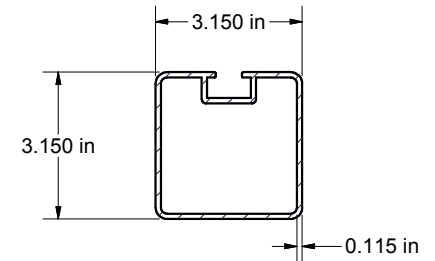

MATERIAL REQUIRED, BUT **NOT** SUPPLIED

- 0.6 cubic yard - CONCRETE
  - 0.3 cubic yard - CLEAN STONE (1/4" - 3/4")
- ABOVE AMOUNTS ARE PER GOAL INSTALLATION

Finish Info.

THIRD ANGLE PROJECTION

DIMENSIONS ARE IN INCHES UNLESS OTHERWISE SPECIFIED

Date: 8/3/2004

Sheet: 2 of 4

Revision #: 1

Cad File: 2P201.idw

Part #:

2P201

Desc:

2P201 Futsal Goal

### MATERIAL DETAILS

FRONT POST & RAIL  
MATERIAL - ALUMINUM

BACK BOTTOM BAR  
MATERIAL - ALUMINUM

FLOOR SHOE  
MATERIAL - ALUMINUM

DIMENSIONS ARE IN INCHES  
UNLESS OTHERWISE SPECIFIED

This item is the **exclusive**  
property of **KWIK GOAL LTD.**  
Reproduction or duplication  
**without** the express written  
consent of **KWIK GOAL LTD.**  
is **strictly forbidden.**