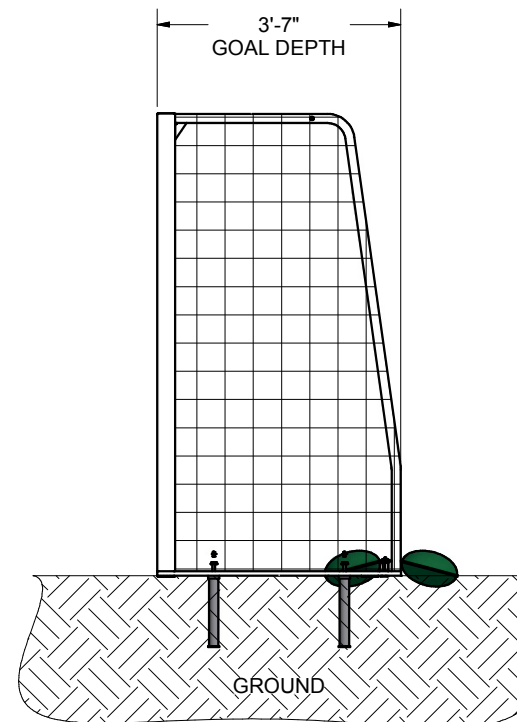

FRONT VIEW

SIDE VIEW

FEATURES:

- 1) ALUMINUM GOAL FRAME
- 2) FINISH:  
GOAL FRAME - WHITE POWDER COAT  
BACK BOTTOM BAR - PLAIN
- 3) INCLUDED:  
SEMI PERMANENT GROUND ANCHORS (4)  
SADDLE ANCHOR BAGS (4)  
4 mm, YELLOW NET  
KWIK LOCK® NET CLIPS  
PROTECTIVE FLOOR PADS
- 4) ASSEMBLED WEIGHT:  
GOAL: 185 LBS.
- 5) EXCEEDS:  
USFF SPECIFICATIONS

MATERIAL REQUIRED, BUT **NOT** SUPPLIED

- 0.6 cubic yard - CONCRETE
  - 0.3 cubic yard - CLEAN STONE (1/4" - 3/4")
- ABOVE AMOUNTS ARE PER GOAL INSTALLATION

Finish Info.

THIRD ANGLE PROJECTION

DIMENSIONS ARE IN INCHES UNLESS OTHERWISE SPECIFIED