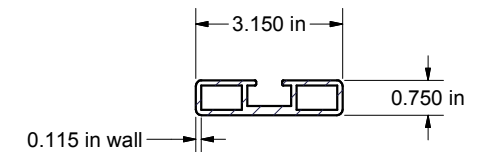

FLOOR SHOE
MATERIAL - ALUMINUM

DIMENSIONS ARE IN INCHES
UNLESS OTHERWISE SPECIFIED

This item is the **exclusive**
property of **KWIK GOAL LTD.**
Reproduction or duplication
without the express written
consent of **KWIK GOAL LTD.**
is **strictly forbidden.**