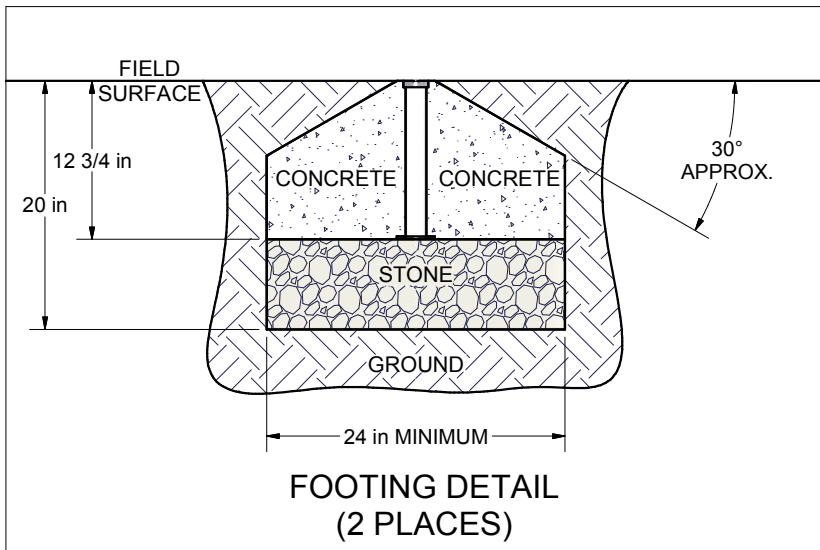

OVERHEAD VIEW

NOTES:

1) DIMENSIONS ARE FOR PLANNING PURPOSES. INSTALLATION MUST BE IN ACCORDANCE WITH INSTALLATION INSTRUCTIONS.

MATERIAL REQUIRED, BUT **NOT** SUPPLIED

- 0.6 cubic yard - CONCRETE
  - 0.3 cubic yard - CLEAN STONE (1/4" - 3/4")
2. ABOVE AMOUNTS ARE PER GOAL INSTALLATION

Finish Info.

THIRD ANGLE PROJECTION

DIMENSIONS ARE IN INCHES UNLESS OTHERWISE SPECIFIED

This item is the **exclusive** property of **KWIK GOAL LTD.** Reproduction or duplication **without** the express written consent of **KWIK GOAL LTD.** is **strictly forbidden.**

Approved By:

Date:

Drawn By: brush

Date: 8/3/2004

Sheet: 2 of 4

Revision #: 1

Cad File: 2P201.idw

Part #:

2P201

Desc:

2P201 Futsal Goal