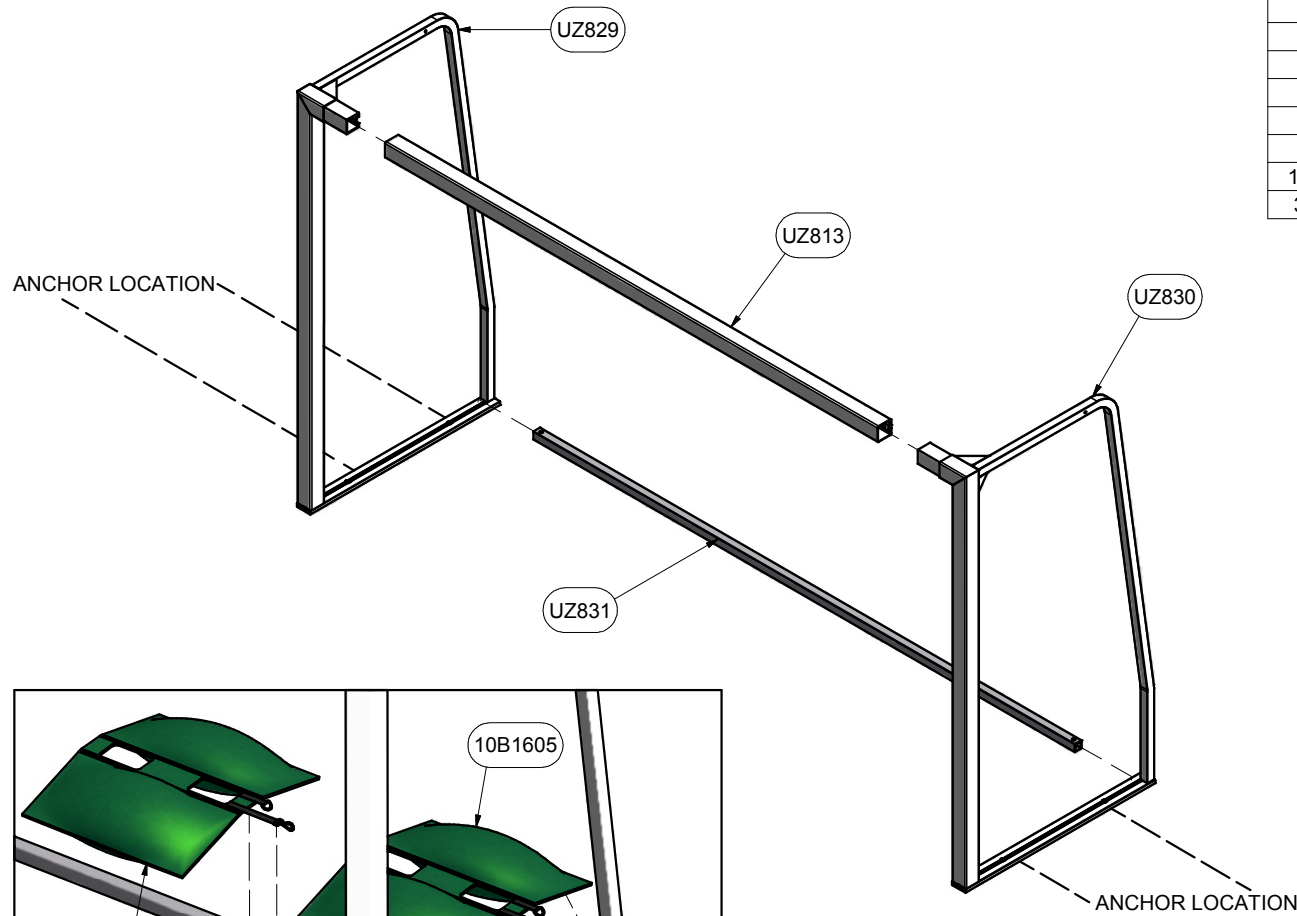

**2P201**

Desc:

2P201 Futsal Goal

**Finish Info.**

Parts List

Part #	Qty	Description
UZ830	1	RIGHT ARM, 2P201 FUTSAL GOAL
UZ813	1	2P201 FUTSAL RAIL
UZ829	1	LEFT ARM, 2P201 FUTSAL GOAL
UZ831	1	BACK BOTTOM BAR, 2P201
UZ812	2	CHANNEL SPACER
UZ212	4	GROUND ANCHOR ASSEMBLY
10B1605	4	SADDLE ANCHOR BAG
3B5001	1	Net, 4MM, Yellow

DIMENSIONS ARE IN INCHES  
UNLESS OTHERWISE SPECIFIED

This item is the **exclusive** property of **KWIK GOAL LTD.** Reproduction or duplication **without** the express written consent of **KWIK GOAL LTD.** is **strictly forbidden.**