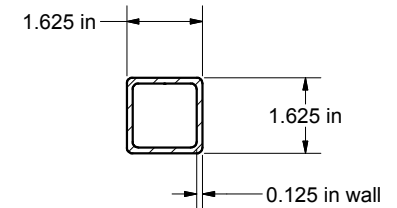

BACK BOTTOM BAR
MATERIAL - ALUMINUM