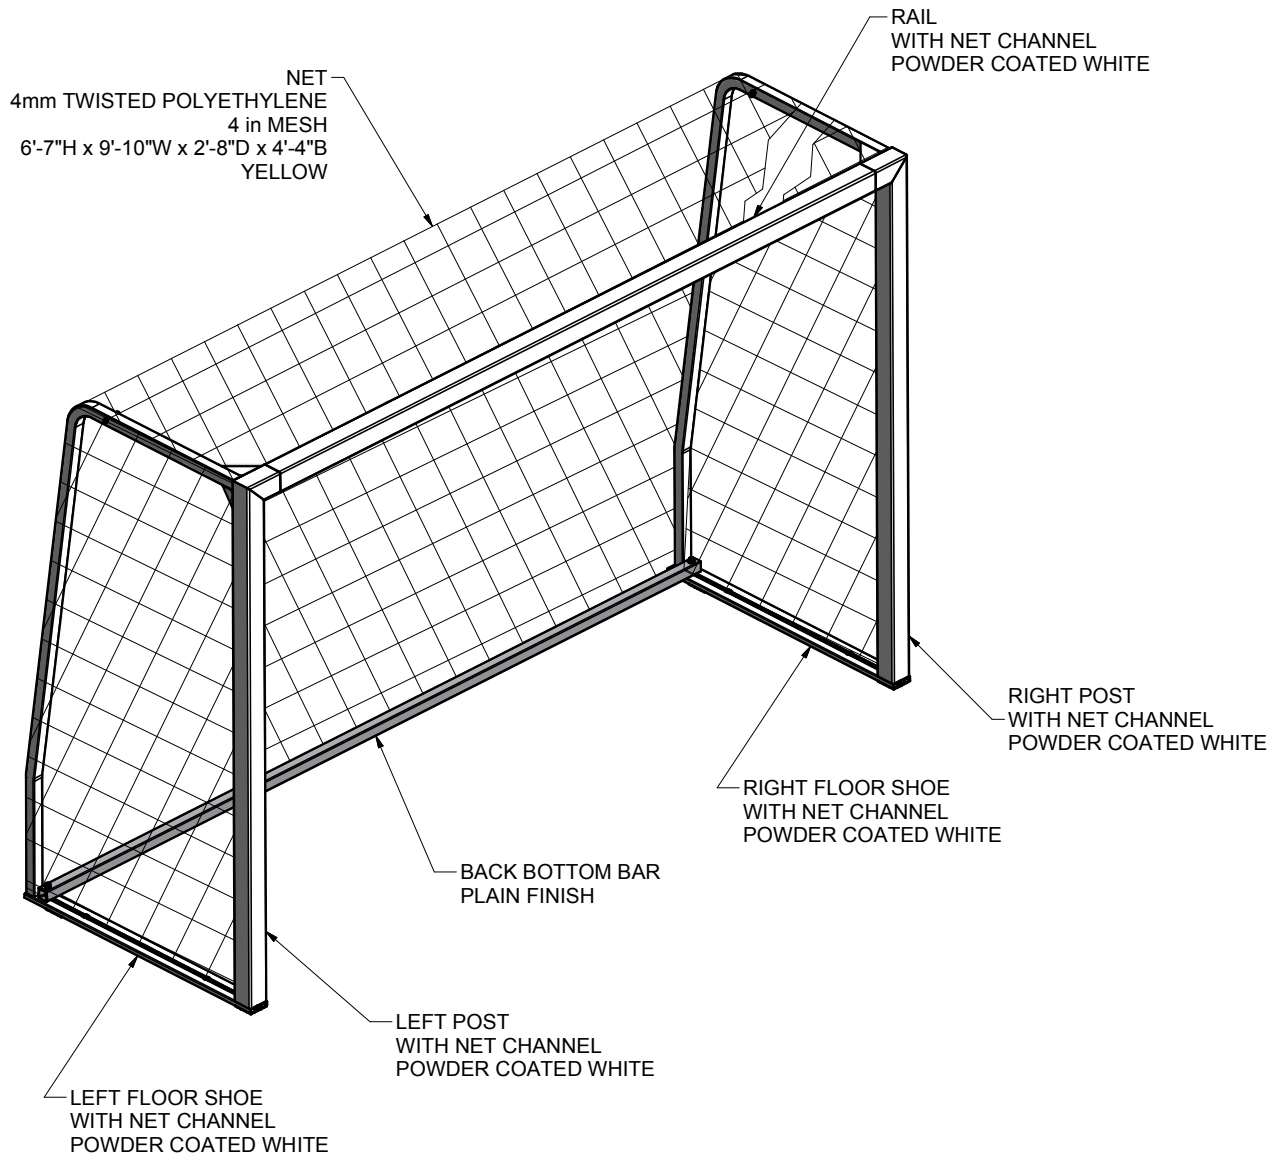

### MATERIAL DETAILS

FRONT POST & RAIL  
MATERIAL - ALUMINUM

BACK BOTTOM BAR  
MATERIAL - ALUMINUM

FLOOR SHOE  
MATERIAL - ALUMINUM

DIMENSIONS ARE IN INCHES  
UNLESS OTHERWISE SPECIFIED

This item is the **exclusive**  
property of **KWIK GOAL LTD.**  
Reproduction or duplication  
**without** the express written  
consent of **KWIK GOAL LTD.**  
is **strictly forbidden.**