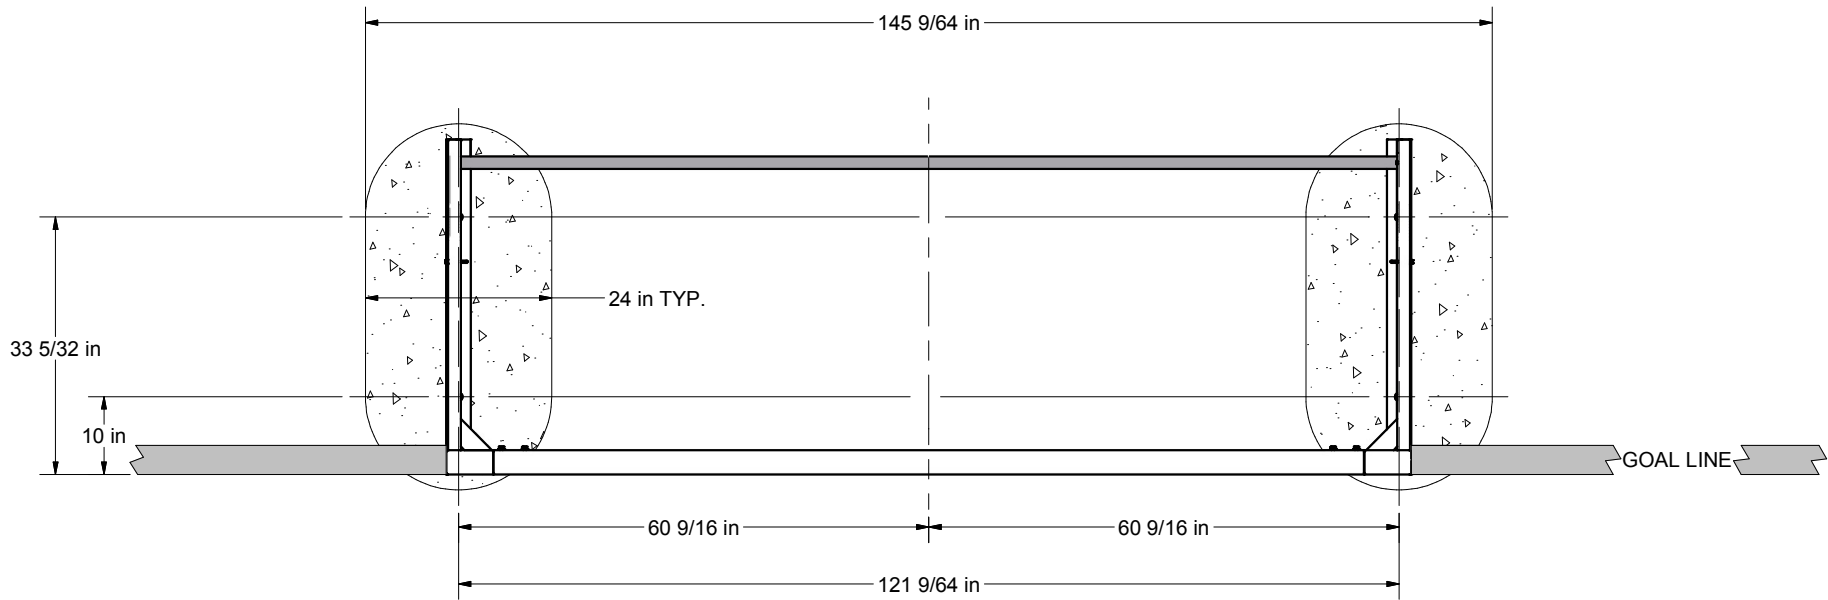

FRONT VIEW

SIDE VIEW

FEATURES:

- 1) ALUMINUM GOAL FRAME
- 2) FINISH:  
GOAL FRAME - WHITE POWDER COAT  
BACK BOTTOM BAR - PLAIN
- 3) INCLUDED:  
SEMI PERMANENT GROUND ANCHORS (4)  
SADDLE ANCHOR BAGS (4)  
4 mm, YELLOW NET  
KWIK LOCK® NET CLIPS  
PROTECTIVE FLOOR PADS
- 4) ASSEMBLED WEIGHT:  
GOAL: 185 LBS.
- 5) EXCEEDS:  
USFF SPECIFICATIONS

Approved By:  
Date:  
Drawn By: brush  
Date: 8/3/2004  
Sheet: 1 of 4  
Revision #: 1  
Cad File: 2P201.idw

Part #:  
**2P201**  
Desc:  
2P201 Futsal Goal

OVERHEAD VIEW

NOTES:

- 1) DIMENSIONS ARE FOR PLANNING PURPOSES. INSTALLATION MUST BE IN ACCORDANCE WITH INSTALLATION INSTRUCTIONS.

MATERIAL REQUIRED, BUT **NOT** SUPPLIED

- 0.6 cubic yard - CONCRETE
  - 0.3 cubic yard - CLEAN STONE (1/4" - 3/4")
- ABOVE AMOUNTS ARE PER GOAL INSTALLATION

Finish Info.

THIRD ANGLE PROJECTION

DIMENSIONS ARE IN INCHES UNLESS OTHERWISE SPECIFIED