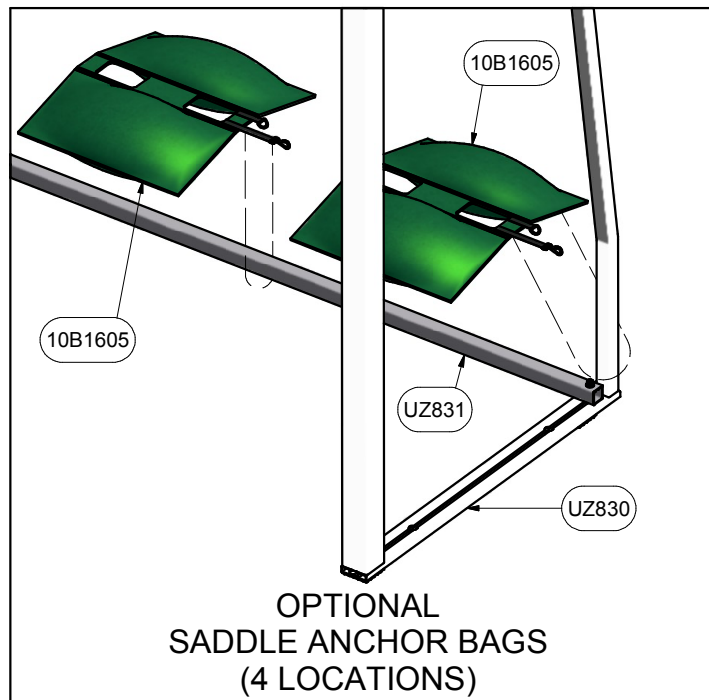

**2P201**

Desc:

2P201 Futsal Goal

**Finish Info.**

Parts List

Part #	Qty	Description
UZ830	1	RIGHT ARM, 2P201 FUTSAL GOAL
UZ813	1	2P201 FUTSAL RAIL
UZ829	1	LEFT ARM, 2P201 FUTSAL GOAL
UZ831	1	BACK BOTTOM BAR, 2P201
UZ812	2	CHANNEL SPACER
UZ212	4	GROUND ANCHOR ASSEMBLY
10B1605	4	SADDLE ANCHOR BAG
3B5001	1	Net, 4MM, Yellow

DIMENSIONS ARE IN INCHES  
UNLESS OTHERWISE SPECIFIED

This item is the **exclusive** property of **KWIK GOAL LTD.** Reproduction or duplication **without** the express written consent of **KWIK GOAL LTD.** is **strictly forbidden.**