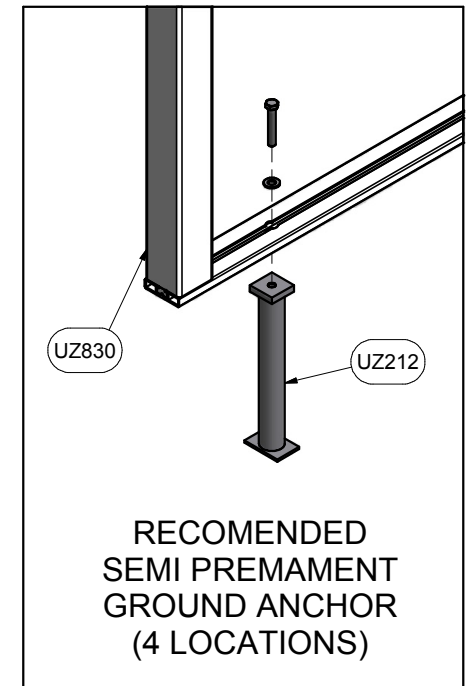

**2P201**

Desc:

2P201 Futsal Goal

**Finish Info.**

Parts List

Part #	Qty	Description
UZ830	1	RIGHT ARM, 2P201 FUTSAL GOAL
UZ813	1	2P201 FUTSAL RAIL
UZ829	1	LEFT ARM, 2P201 FUTSAL GOAL
UZ831	1	BACK BOTTOM BAR, 2P201
UZ812	2	CHANNEL SPACER
UZ212	4	GROUND ANCHOR ASSEMBLY
10B1605	4	SADDLE ANCHOR BAG
3B5001	1	Net, 4MM, Yellow

DIMENSIONS ARE IN INCHES  
UNLESS OTHERWISE SPECIFIED

This item is the **exclusive** property of **KWIK GOAL LTD.** Reproduction or duplication **without** the express written consent of **KWIK GOAL LTD.** is **strictly forbidden.**