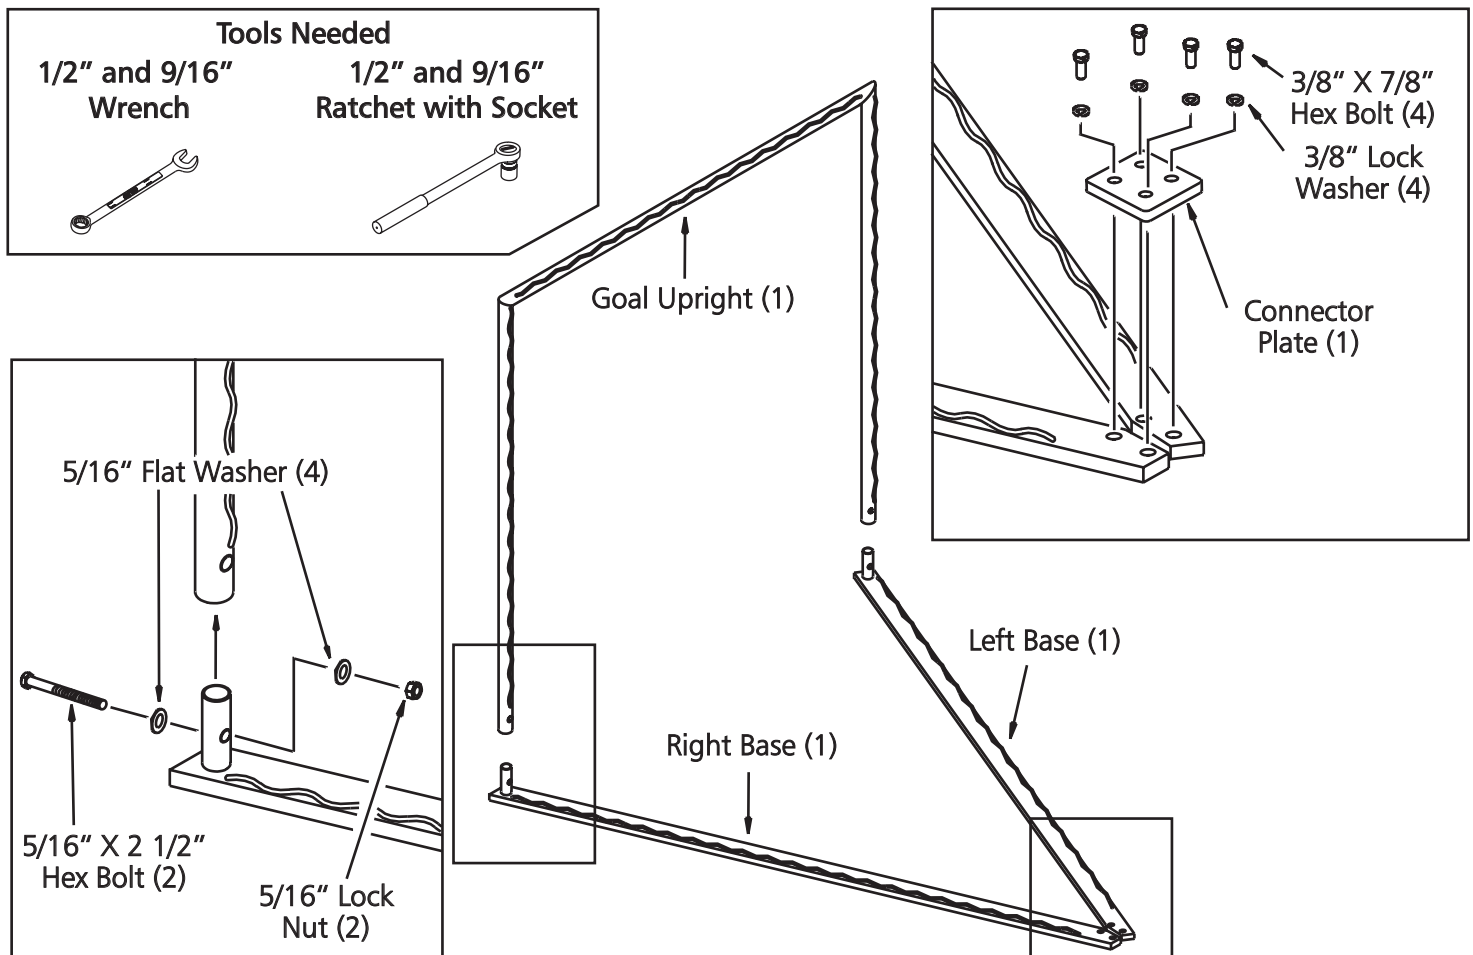

1. Unpack all parts, lay out all pieces on ground.
2. Read instructions completely and verify all necessary parts and tools are available.
3. Assemble parts A through D as shown.

*****CAUTION*****

This equipment has been designed to be used for the game of lacrosse only. Field equipment must be anchored AT ALL TIMES and shall be secured against tilting. Do not climb on the net or equipment framework at anytime! All fastenings must be checked to insure they are fully tightened before and after each use of this product. Equipment not in use must be disassembled and properly stored in a safe, secure area. Assembled Field equipment should not be left unattended. Remove nets when equipment is not in use. Do not use this equipment during the threat of high winds. Field equipment must be checked for safety before and after each use. All warning and safety labels included with this product must be visible at all times. Any modifications to this or any Kwik Goal product will void any and all warranties.

4. Attach net by weaving rope through the perimeter of net and net attachment rail.

*****CAUTION*****

This equipment has been designed to be used for the game of lacrosse only. Field equipment must be anchored AT ALL TIMES and shall be secured against tilting. Do not climb on the net or equipment framework at anytime! All fastenings must be checked to insure they are fully tightened before and after each use of this product. Equipment not in use must be disassembled and properly stored in a safe, secure area. Assembled Field equipment should not be left unattended. Remove nets when equipment is not in use. Do not use this equipment during the threat of high winds. Field equipment must be checked for safety before and after each use. All warning and safety labels included with this product must be visible at all times. Any modifications to this or any Kwik Goal product will void any and all warranties.