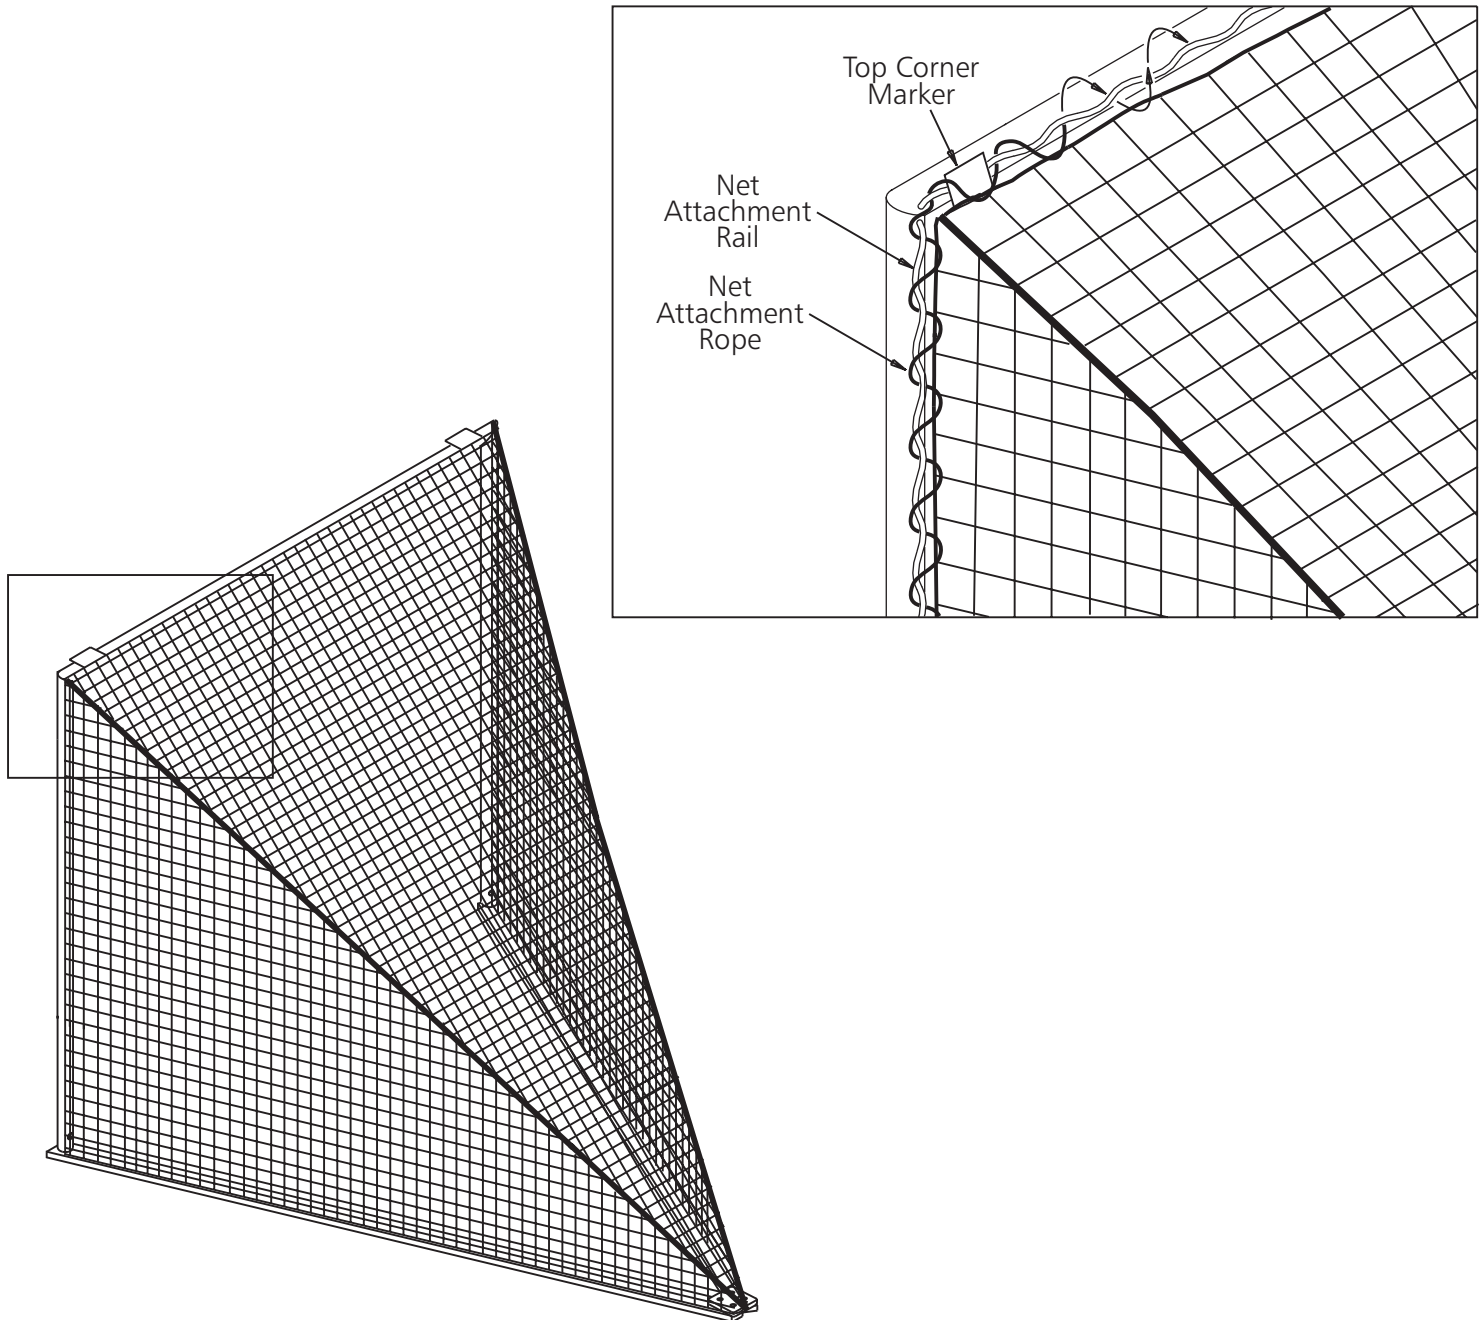

4. Attach net by weaving rope through the perimeter of net and net attachment rail.

CAUTION

This equipment has been designed to be used for the game of lacrosse only. Field equipment must be anchored AT ALL TIMES and shall be secured against tilting. Do not climb on the net or equipment framework at anytime! All fastenings must be checked to insure they are fully tightened before and after each use of this product. Equipment not in use must be disassembled and properly stored in a safe, secure area. Assembled Field equipment should not be left unattended. Remove nets when equipment is not in use. Do not use this equipment during the threat of high winds. Field equipment must be checked for safety before and after each use. All warning and safety labels included with this product must be visible at all times. Any modifications to this or any Kwik Goal product will void any and all warranties.