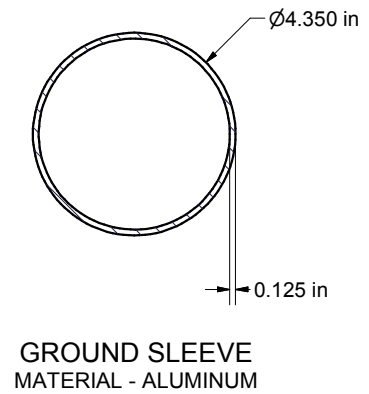

Finish Info.

THIRD ANGLE PROJECTION

DIMENSIONS ARE IN INCHES UNLESS OTHERWISE SPECIFIED

This item is the **exclusive** property of **KWIK GOAL LTD.** Reproduction or duplication **without** the express written consent of **KWIK GOAL LTD.** is **strictly forbidden.**

MATERIAL REQUIRED, BUT **NOT** SUPPLIED

1.3 cubic yard - CONCRETE
 0.5 cubic yard - CLEAN STONE (1/4" - 3/4")
 ABOVE AMOUNTS ARE PER UNIT INSTALLATION

Finish Info.

<p>THIRD ANGLE PROJECTION</p>	<p>140 Pacific Drive Quakertown, Pa. 18951</p>	
	DIMENSIONS ARE IN INCHES UNLESS OTHERWISE SPECIFIED	Approved By:
This item is the exclusive property of KWIK GOAL LTD. Reproduction or duplication without the express written consent of KWIK GOAL LTD. is strictly forbidden.	Date:	7B101
	Drawn By: BRush	
	Date: 5/16/2003	Desc:
	Sheet: 2 of 4 Revision #: 5 Cad File: 7B101.idw	20'H x 65'L Soccer Backstop

MATERIAL DETAILS

Finish Info.

DIMENSIONS ARE IN INCHES
UNLESS OTHERWISE SPECIFIED

This item is the **exclusive** property of **KWIK GOAL LTD.** Reproduction or duplication **without** the express written consent of **KWIK GOAL LTD.** is **strictly forbidden.**