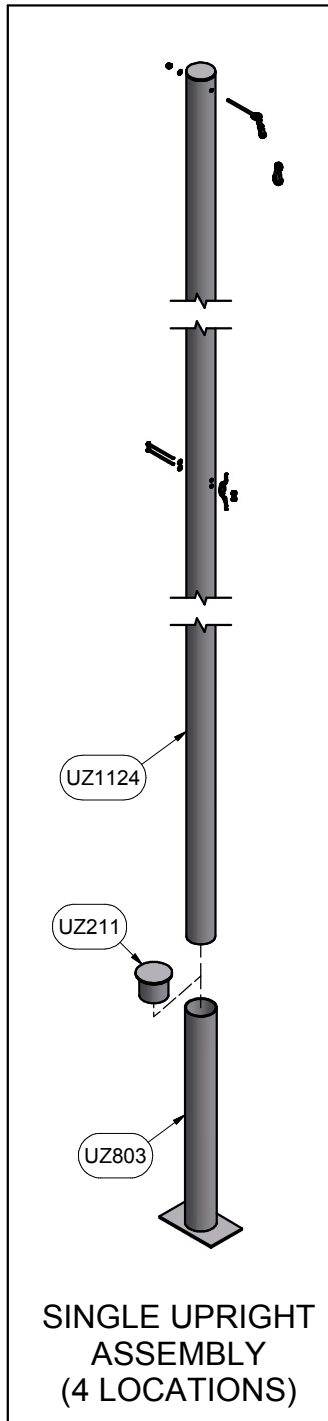

Approved By:
Date:
Drawn By: BRush
Date: 5/16/2003
Sheet: 1 of 4
Revision #: 5
Cad File: 7B101.idw

Part #:
7B101
Desc:
20'H x 65'L Soccer Backstop

OVERHEAD VIEW

NOTES:

1) DIMENSIONS ARE FOR PLANNING PURPOSES. INSTALLATION MUST BE IN ACCORDANCE WITH INSTALLATION INSTRUCTIONS.

MATERIAL DETAILS

Finish Info.

DIMENSIONS ARE IN INCHES
UNLESS OTHERWISE SPECIFIED

This item is the **exclusive** property of **KWIK GOAL LTD.** Reproduction or duplication **without** the express written consent of **KWIK GOAL LTD.** is **strictly forbidden.**

Approved By:
Date:
Drawn By: BRush
Date: 5/16/2003
Sheet: 3 of 4
Revision #: 5
Cad File: 7B101.idw

Part #:
7B101
Desc:
20'H x 65'L Soccer Backstop

SINGLE UPRIGHT ASSEMBLY (4 LOCATIONS)

Parts List		
Part #	Qty	Description
UZ1124	4	7B101 UPRIGHT
UZ211	4	GROUND SLEEVE CAP
UZ803	4	GROUND SLEEVE
VZ80	4	3/4" Swivel Pulley
VZ264	4	Braided Rope, 38' Length
VZ203	8	Net Peg
VZ189	4	5/16 Snap Link
VZ174	4	Rope Cleat
TZ5	4	5/16-18 Lock Nut
TZ4	12	5/16 Flat Washer
TZ299	8	1/4-20 x 4 3/4 Hex Bolt
TZ26	4	5/16 x 5 Eyebolt
TZ214	4	89-1/4 Repair Link
TZ19	8	1/4-20 Lock Nut
3B2866	1	NET, 3MM ROPE, 4" MESH

Drawn By: BRush
Date: 5/16/2003
Sheet: 4 of 4
Revision #: 5
Cad File: 7B101.idw

Desc:
20'H x 65'L Soccer Backstop