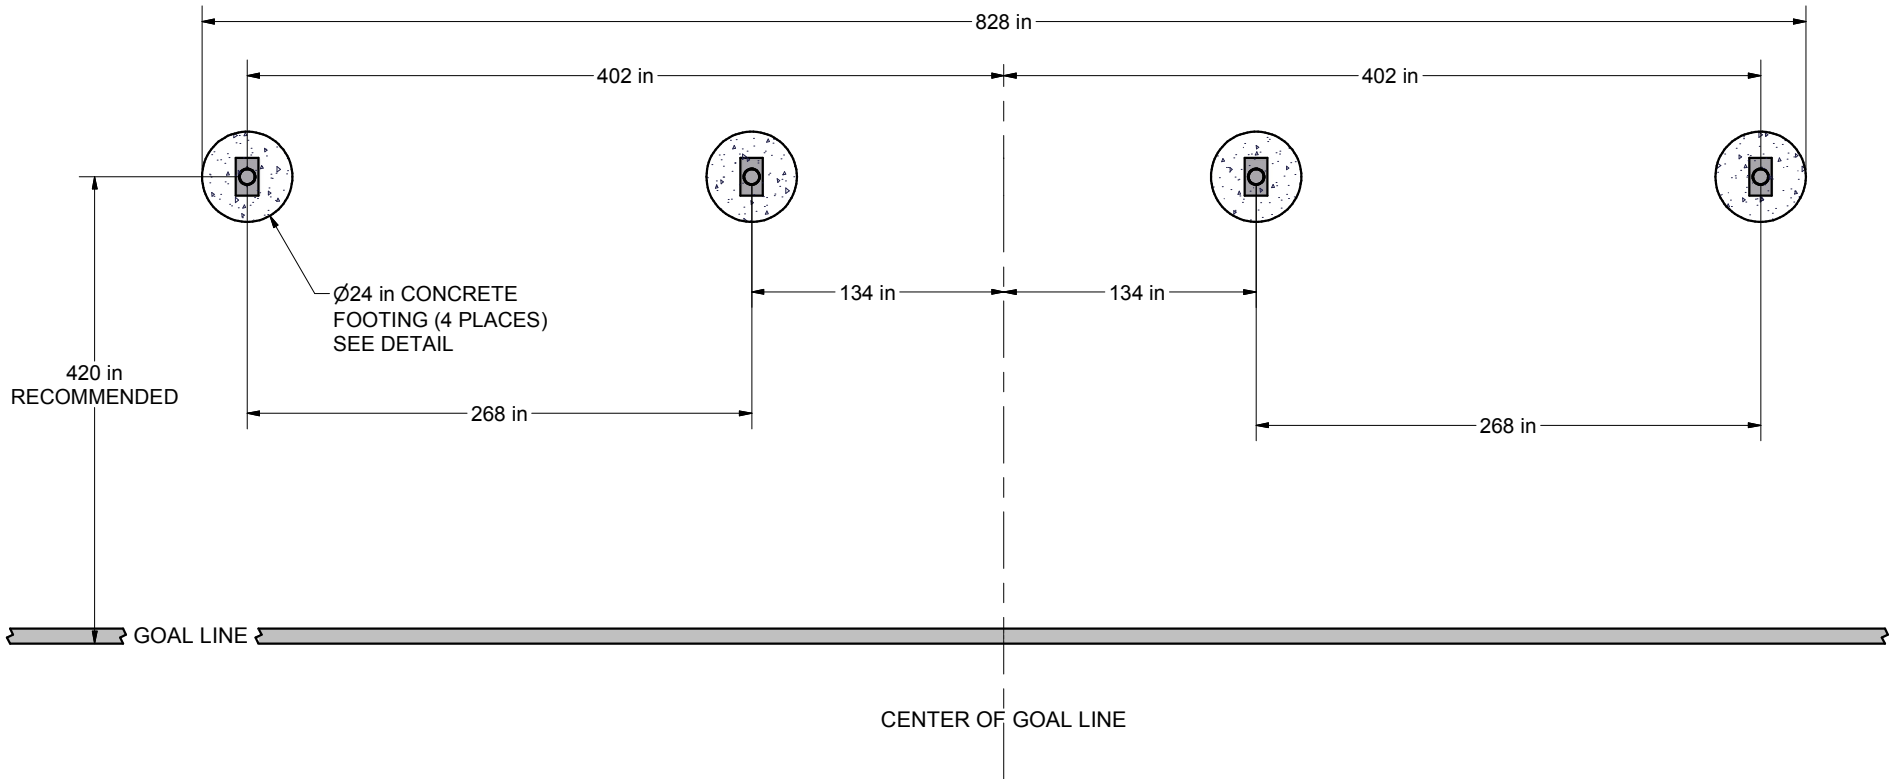

FEATURES:

- 1) ALUMINUM UPRIGHTS WITH HOIST SYSTEM FOR EASY NET HANDLING
- 2) ALUMINUM GROUND SLEEVES WITH CAPS
- 3) POLYETHYLENE NET - (20ft x 65ft - 3mm x 4" MESH)
- 4) GROUND PEGS TO HOLD NET ON GROUND DURING PLAY
- 5) ASSEMBLED WEIGHT:
 - UPRIGHTS: 43 LBS. EACH
 - NET: 30 LBS
 - TOTAL WITH NET: 202 LBS

Finish Info.

THIRD ANGLE PROJECTION

DIMENSIONS ARE IN INCHES UNLESS OTHERWISE SPECIFIED

This item is the **exclusive** property of **KWIK GOAL LTD.** Reproduction or duplication **without** the express written consent of **KWIK GOAL LTD.** is **strictly forbidden.**

Approved By:
Date:
Drawn By: BRush
Date: 5/16/2003
Sheet: 1 of 4
Revision #: 5
Cad File: 7B101.idw

Part #:
7B101
Desc:
20'H x 65'L Soccer Backstop

OVERHEAD VIEW

NOTES:

1) DIMENSIONS ARE FOR PLANNING PURPOSES. INSTALLATION MUST BE IN ACCORDANCE WITH INSTALLATION INSTRUCTIONS.

Drawn By: BRush
Date: 5/16/2003
Sheet: 4 of 4
Revision #: 5
Cad File: 7B101.idw

Desc:
20'H x 65'L Soccer Backstop