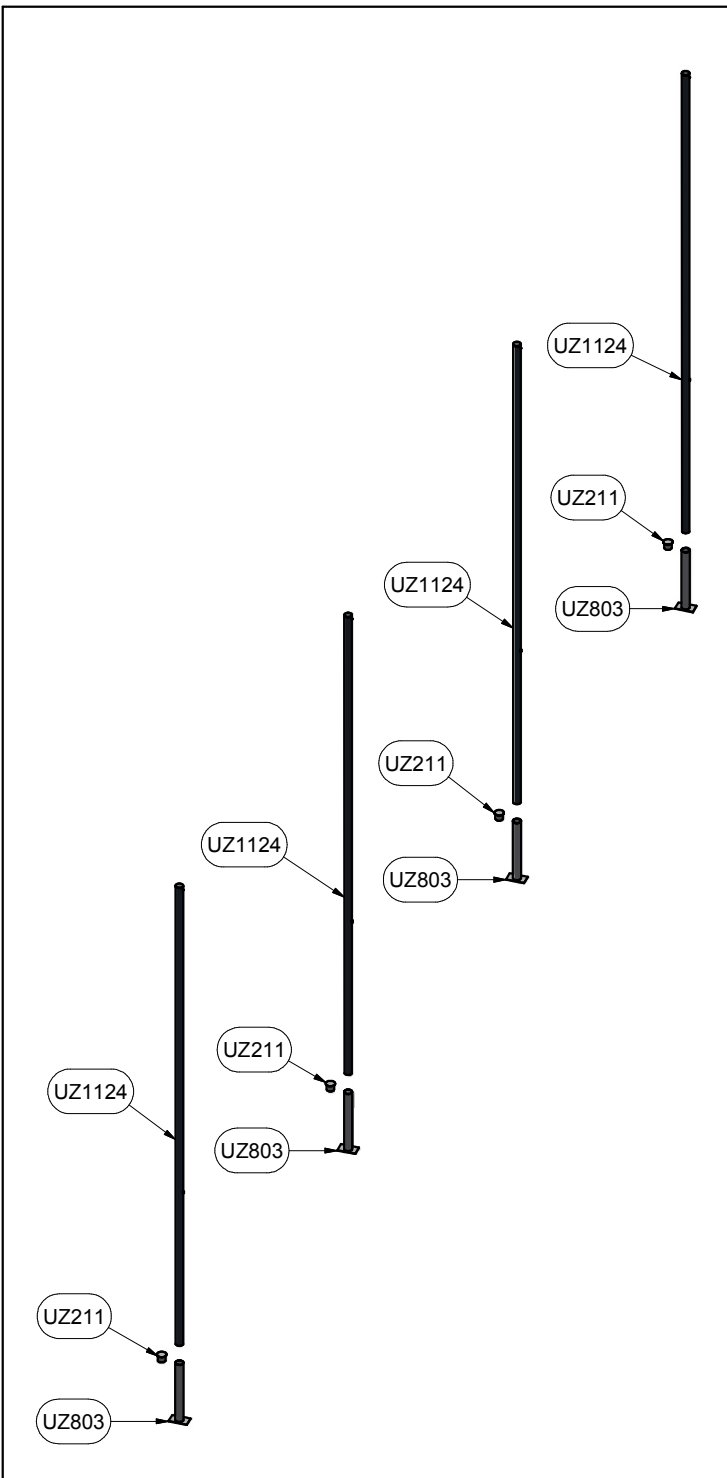

MATERIAL DETAILS

Finish Info.

DIMENSIONS ARE IN INCHES
UNLESS OTHERWISE SPECIFIED

This item is the **exclusive** property of **KWIK GOAL LTD.** Reproduction or duplication **without** the express written consent of **KWIK GOAL LTD.** is **strictly forbidden.**

Approved By:
Date:
Drawn By: BRush
Date: 5/16/2003
Sheet: 3 of 4
Revision #: 5
Cad File: 7B101.idw

Part #:
7B101
Desc:
20'H x 65'L Soccer Backstop

SINGLE UPRIGHT ASSEMBLY (4 LOCATIONS)

Parts List		
Part #	Qty	Description
UZ1124	4	7B101 UPRIGHT
UZ211	4	GROUND SLEEVE CAP
UZ803	4	GROUND SLEEVE
VZ80	4	3/4" Swivel Pulley
VZ264	4	Braided Rope, 38' Length
VZ203	8	Net Peg
VZ189	4	5/16 Snap Link
VZ174	4	Rope Cleat
TZ5	4	5/16-18 Lock Nut
TZ4	12	5/16 Flat Washer
TZ299	8	1/4-20 x 4 3/4 Hex Bolt
TZ26	4	5/16 x 5 Eyebolt
TZ214	4	89-1/4 Repair Link
TZ19	8	1/4-20 Lock Nut
3B2866	1	NET, 3MM ROPE, 4" MESH

ROPE CLEAT ASSEMBLY (4 LOCATIONS)

PULLEY ASSEMBLY (4 LOCATIONS)

Finish Info.

THIRD ANGLE PROJECTION

DIMENSIONS ARE IN INCHES UNLESS OTHERWISE SPECIFIED

Approved By:
Date:

Part #:
7B101

This item is the **exclusive** property of **KWIK GOAL LTD.** Reproduction or duplication **without** the express written consent of **KWIK GOAL LTD.** is **strictly forbidden.**

Drawn By: BRush
Date: 5/16/2003
Sheet: 4 of 4
Revision #: 5
Cad File: 7B101.idw

Desc:
20'H x 65'L Soccer Backstop