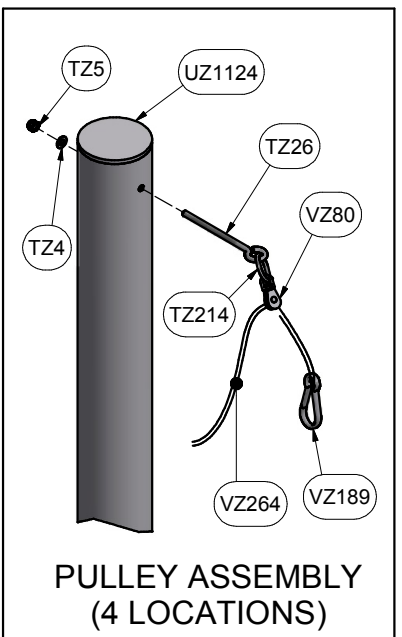

MATERIAL DETAILS

Finish Info.

DIMENSIONS ARE IN INCHES
UNLESS OTHERWISE SPECIFIED

This item is the **exclusive** property of **KWIK GOAL LTD.** Reproduction or duplication **without** the express written consent of **KWIK GOAL LTD.** is **strictly forbidden.**

Approved By:
Date:
Drawn By: BRush
Date: 5/16/2003
Sheet: 3 of 4
Revision #: 5
Cad File: 7B101.idw

Part #:
7B101
Desc:
20'H x 65'L Soccer Backstop

SINGLE UPRIGHT ASSEMBLY (4 LOCATIONS)

Parts List		
Part #	Qty	Description
UZ1124	4	7B101 UPRIGHT
UZ211	4	GROUND SLEEVE CAP
UZ803	4	GROUND SLEEVE
VZ80	4	3/4" Swivel Pulley
VZ264	4	Braided Rope, 38' Length
VZ203	8	Net Peg
VZ189	4	5/16 Snap Link
VZ174	4	Rope Cleat
TZ5	4	5/16-18 Lock Nut
TZ4	12	5/16 Flat Washer
TZ299	8	1/4-20 x 4 3/4 Hex Bolt
TZ26	4	5/16 x 5 Eyebolt
TZ214	4	89-1/4 Repair Link
TZ19	8	1/4-20 Lock Nut
3B2866	1	NET, 3MM ROPE, 4" MESH

ROPE CLEAT ASSEMBLY (4 LOCATIONS)

PULLEY ASSEMBLY (4 LOCATIONS)

Finish Info.

THIRD ANGLE PROJECTION

DIMENSIONS ARE IN INCHES UNLESS OTHERWISE SPECIFIED

Approved By:
Date:

Part #:
7B101

This item is the **exclusive** property of **KWIK GOAL LTD.** Reproduction or duplication **without** the express written consent of **KWIK GOAL LTD.** is **strictly forbidden.**

Drawn By: BRush
Date: 5/16/2003
Sheet: 4 of 4
Revision #: 5
Cad File: 7B101.idw

Desc:
20'H x 65'L Soccer Backstop