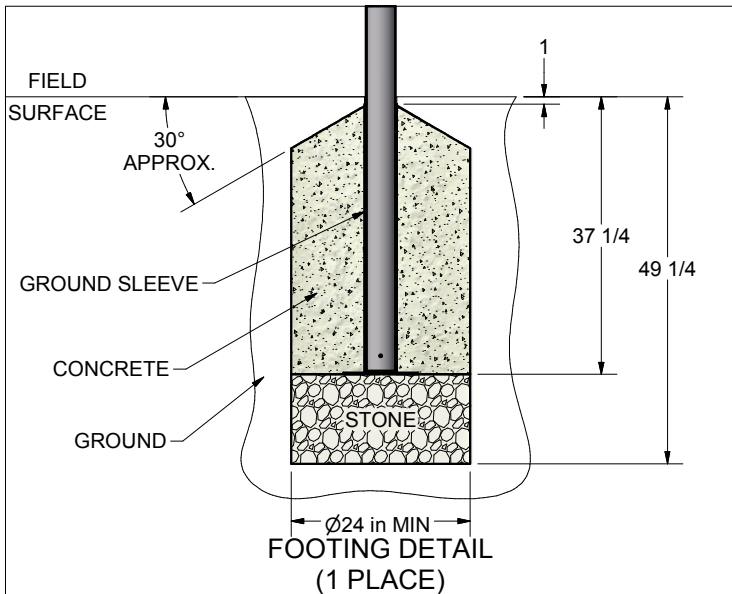

FEATURES:

- 1) ALUMINUM UPRIGHTS WITH HOIST SYSTEM FOR EASY NET HANDLING
- 2) ALUMINUM GROUND SLEEVES WITH CAPS
- 3) POLYETHYLENE NET - (20ft x 65ft - 3mm x 4" MESH)
- 4) GROUND PEGS TO HOLD NET ON GROUND DURING PLAY
- 5) ASSEMBLED WEIGHT:
 - UPRIGHTS: 43 LBS. EACH
 - NET: 30 LBS
 - TOTAL WITH NET: 202 LBS

Finish Info.

THIRD ANGLE PROJECTION

DIMENSIONS ARE IN INCHES UNLESS OTHERWISE SPECIFIED

This item is the **exclusive** property of **KWIK GOAL LTD.** Reproduction or duplication **without** the express written consent of **KWIK GOAL LTD.** is **strictly forbidden.**

Approved By:
Date:
Drawn By: BRush
Date: 5/16/2003
Sheet: 1 of 4
Revision #: 5
Cad File: 7B101.idw

Part #:
7B101
Desc:
20'H x 65'L Soccer Backstop

OVERHEAD VIEW

NOTES:

1) DIMENSIONS ARE FOR PLANNING PURPOSES. INSTALLATION MUST BE IN ACCORDANCE WITH INSTALLATION INSTRUCTIONS.