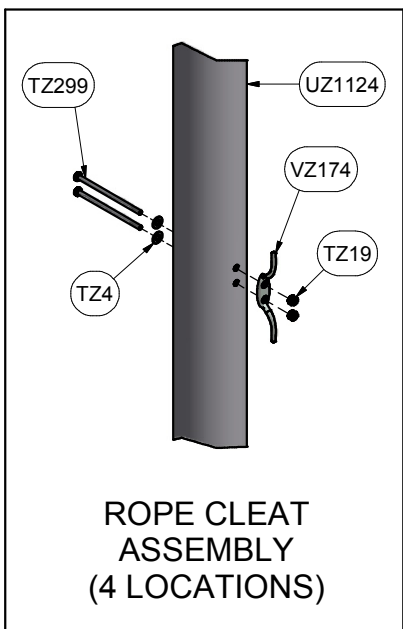

MATERIAL DETAILS

Finish Info.

DIMENSIONS ARE IN INCHES
UNLESS OTHERWISE SPECIFIED

This item is the **exclusive** property of **KWIK GOAL LTD.** Reproduction or duplication **without** the express written consent of **KWIK GOAL LTD.** is **strictly forbidden.**

Approved By:
Date:
Drawn By: BRush
Date: 5/16/2003
Sheet: 3 of 4
Revision #: 5
Cad File: 7B101.idw

Part #:
7B101
Desc:
20'H x 65'L Soccer Backstop

SINGLE UPRIGHT ASSEMBLY (4 LOCATIONS)

Parts List		
Part #	Qty	Description
UZ1124	4	7B101 UPRIGHT
UZ211	4	GROUND SLEEVE CAP
UZ803	4	GROUND SLEEVE
VZ80	4	3/4" Swivel Pulley
VZ264	4	Braided Rope, 38' Length
VZ203	8	Net Peg
VZ189	4	5/16 Snap Link
VZ174	4	Rope Cleat
TZ5	4	5/16-18 Lock Nut
TZ4	12	5/16 Flat Washer
TZ299	8	1/4-20 x 4 3/4 Hex Bolt
TZ26	4	5/16 x 5 Eyebolt
TZ214	4	89-1/4 Repair Link
TZ19	8	1/4-20 Lock Nut
3B2866	1	NET, 3MM ROPE, 4" MESH

ROPE CLEAT ASSEMBLY (4 LOCATIONS)

PULLEY ASSEMBLY (4 LOCATIONS)

Finish Info.

THIRD ANGLE PROJECTION

DIMENSIONS ARE IN INCHES UNLESS OTHERWISE SPECIFIED

Approved By:
Date:

Part #:
7B101

This item is the **exclusive** property of **KWIK GOAL LTD.** Reproduction or duplication **without** the express written consent of **KWIK GOAL LTD.** is **strictly forbidden.**

Drawn By: BRush
Date: 5/16/2003
Sheet: 4 of 4
Revision #: 5
Cad File: 7B101.idw

Desc:
20'H x 65'L Soccer Backstop