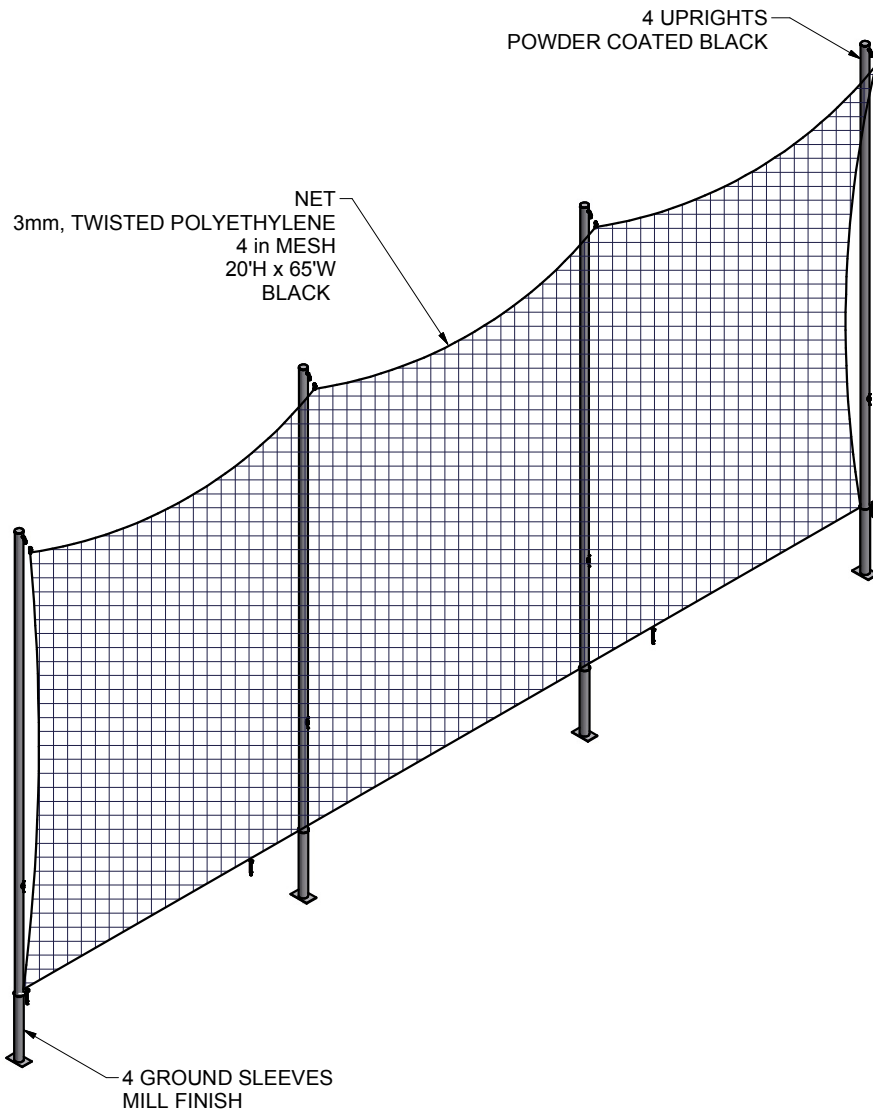

FEATURES:

- 1) ALUMINUM UPRIGHTS WITH HOIST SYSTEM FOR EASY NET HANDLING
- 2) ALUMINUM GROUND SLEEVES WITH CAPS
- 3) POLYETHYLENE NET - (20ft x 65ft - 3mm x 4" MESH)
- 4) GROUND PEGS TO HOLD NET ON GROUND DURING PLAY
- 5) ASSEMBLED WEIGHT:
 - UPRIGHTS: 43 LBS. EACH
 - NET: 30 LBS
 - TOTAL WITH NET: 202 LBS

Approved By:
Date:
Drawn By: BRush
Date: 5/16/2003
Sheet: 1 of 4
Revision #: 5
Cad File: 7B101.idw

Part #:
7B101
Desc:
20'H x 65'L Soccer Backstop

OVERHEAD VIEW

NOTES:

1) DIMENSIONS ARE FOR PLANNING PURPOSES. INSTALLATION MUST BE IN ACCORDANCE WITH INSTALLATION INSTRUCTIONS.

MATERIAL REQUIRED, BUT **NOT** SUPPLIED

1.3 cubic yard - CONCRETE
 0.5 cubic yard - CLEAN STONE (1/4" - 3/4")
 ABOVE AMOUNTS ARE PER UNIT INSTALLATION

Finish Info.

<p>THIRD ANGLE PROJECTION</p>	<p>140 Pacific Drive Quakertown, Pa. 18951</p>	
	DIMENSIONS ARE IN INCHES UNLESS OTHERWISE SPECIFIED	Approved By:
This item is the exclusive property of KWIK GOAL LTD. Reproduction or duplication without the express written consent of KWIK GOAL LTD. is strictly forbidden.	Date:	7B101
	Drawn By: BRush	
	Date: 5/16/2003	Desc:
	Sheet: 2 of 4 Revision #: 5 Cad File: 7B101.idw	20'H x 65'L Soccer Backstop