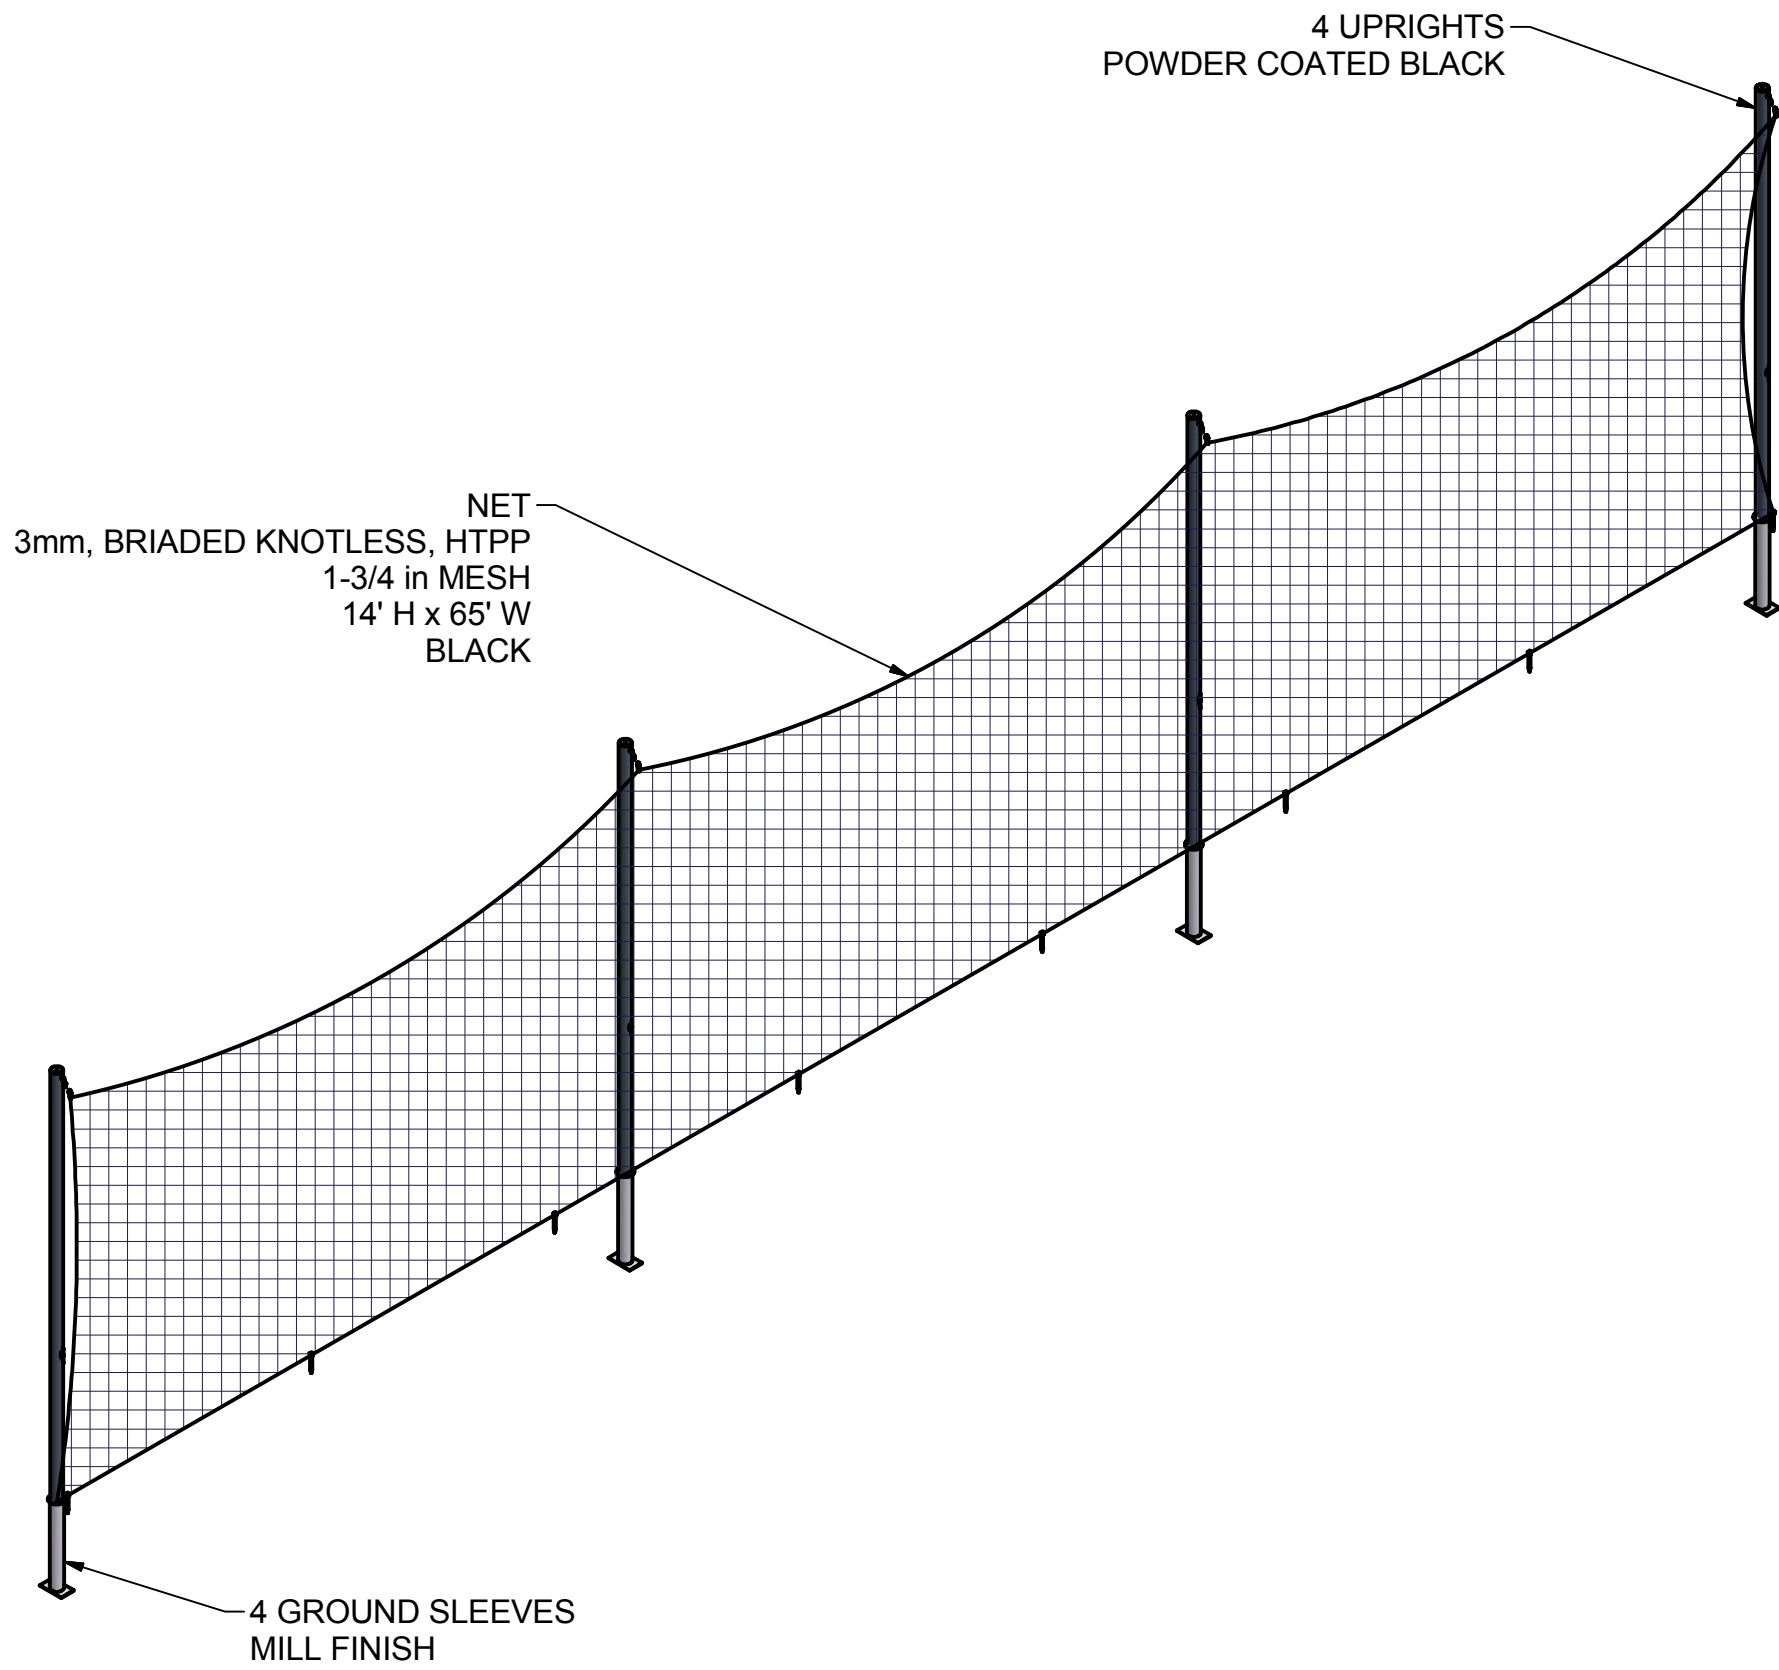

Finish Info.

DIMENSIONS ARE IN INCHES UNLESS OTHERWISE SPECIFIED

This item is the **exclusive** property of **KWIK GOAL LTD.** Reproduction or duplication **without** the express written consent of **KWIK GOAL LTD.** is **strictly forbidden.**

140 Pacific Drive
Quakertown,
Pa. 18951

Approved By:
Date:

Drawn By: BRush
Date: 5/16/2003

Sheet: 3 of 4
Revision #: 2

Cad File: 7E101.idw

Part #:
7E101

Desc:
MULTI-SPORT BACKSTOP SYSTEM