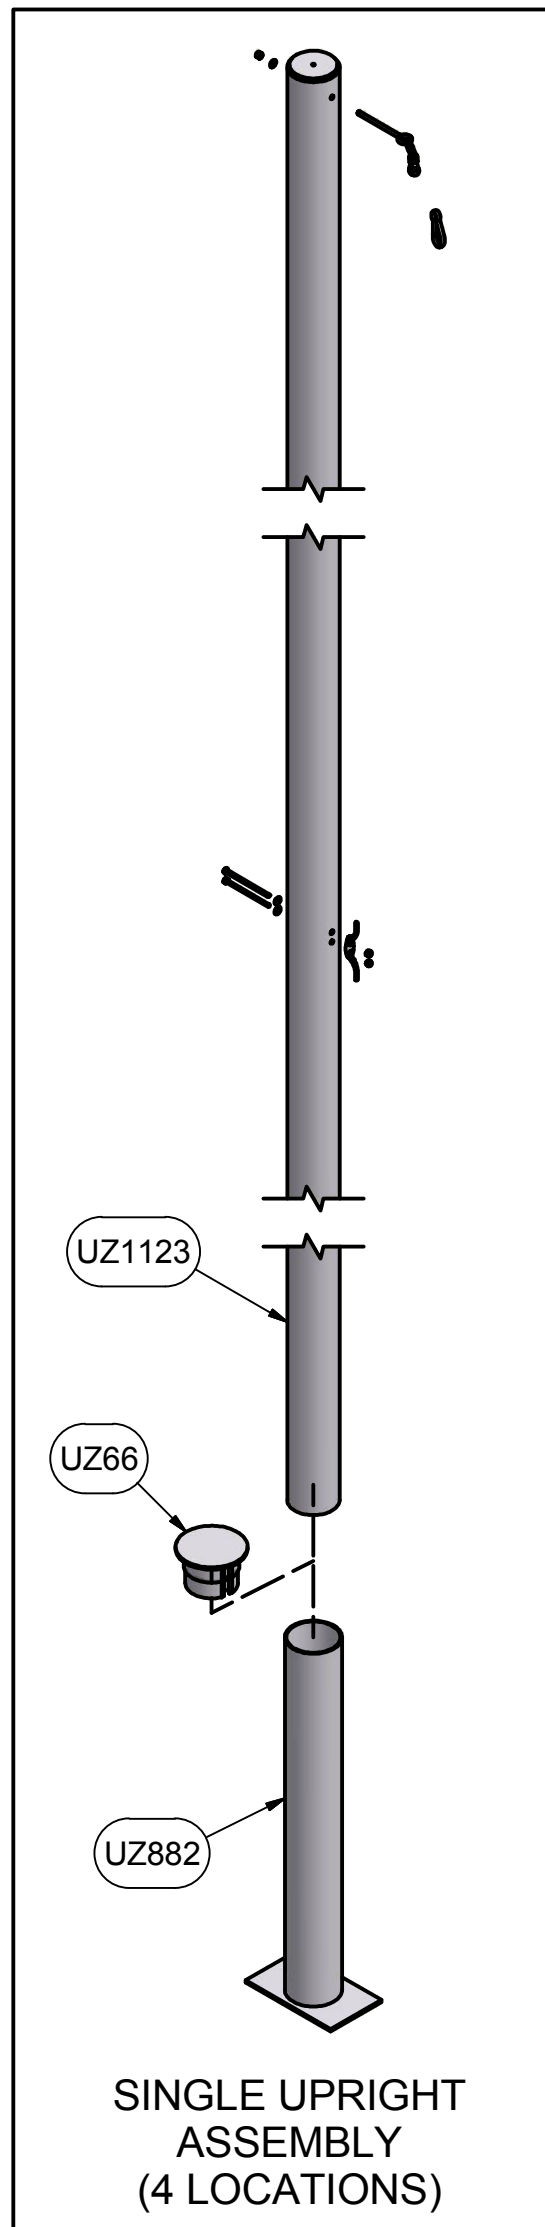

Finish Info.

THIRD ANGLE PROJECTION

KWIK GOAL

140 Pacific Drive
Quakertown,
Pa. 18951

DIMENSIONS ARE IN INCHES UNLESS OTHERWISE SPECIFIED

This item is the **exclusive** property of **KWIK GOAL LTD.** Reproduction or duplication **without** the express written consent of **KWIK GOAL LTD.** is **strictly forbidden.**

Approved By:

Date:

Drawn By: BRush

Date: 5/16/2003

Sheet: 1 of 4

Revision #: 2

Cad File: 7E101.idw

Part #:

Finish Info.

DIMENSIONS ARE IN INCHES UNLESS OTHERWISE SPECIFIED

This item is the **exclusive** property of **KWIK GOAL LTD.** Reproduction or duplication **without** the express written consent of **KWIK GOAL LTD.** is **strictly forbidden.**

140 Pacific Drive
Quakertown,
Pa. 18951

Approved By:
Date:

Drawn By: BRush
Date: 5/16/2003

Sheet: 3 of 4
Revision #: 2

Cad File: 7E101.idw

Part #:
7E101

Desc:
MULTI-SPORT BACKSTOP SYSTEM

| Parts List | | |
|------------|-----|--------------------------|
| Part # | Qty | Description |
| UZ1123 | 4 | 7E101 Upright (Part A) |
| UZ882 | 4 | Ground Sleeve |
| TZ26 | 4 | 5/16 x 5 Eyebolt |
| TZ5 | 4 | 5/16-18 Lock Nut |
| TZ19 | 8 | 1/4-20 Lock Nut |
| TZ49 | 8 | 1/4-20 x 5 Hex Bolt |
| VZ174 | 4 | Rope Cleat |
| VZ80 | 4 | 3/4" Swivel Pulley |
| TZ214 | 4 | 89-1/4 Repair Link |
| UZ66 | 4 | GROUND SLEEVE CAP |
| VZ203 | 8 | Net Peg |
| TZ4 | 12 | 5/16 Flat Washer |
| VZ189 | 4 | 5/16 Snap Link |
| 3E401 | 1 | Net, 3mm, 1-3/4 Mesh |
| VZ377 | 4 | Braided Rope, 26' Length |