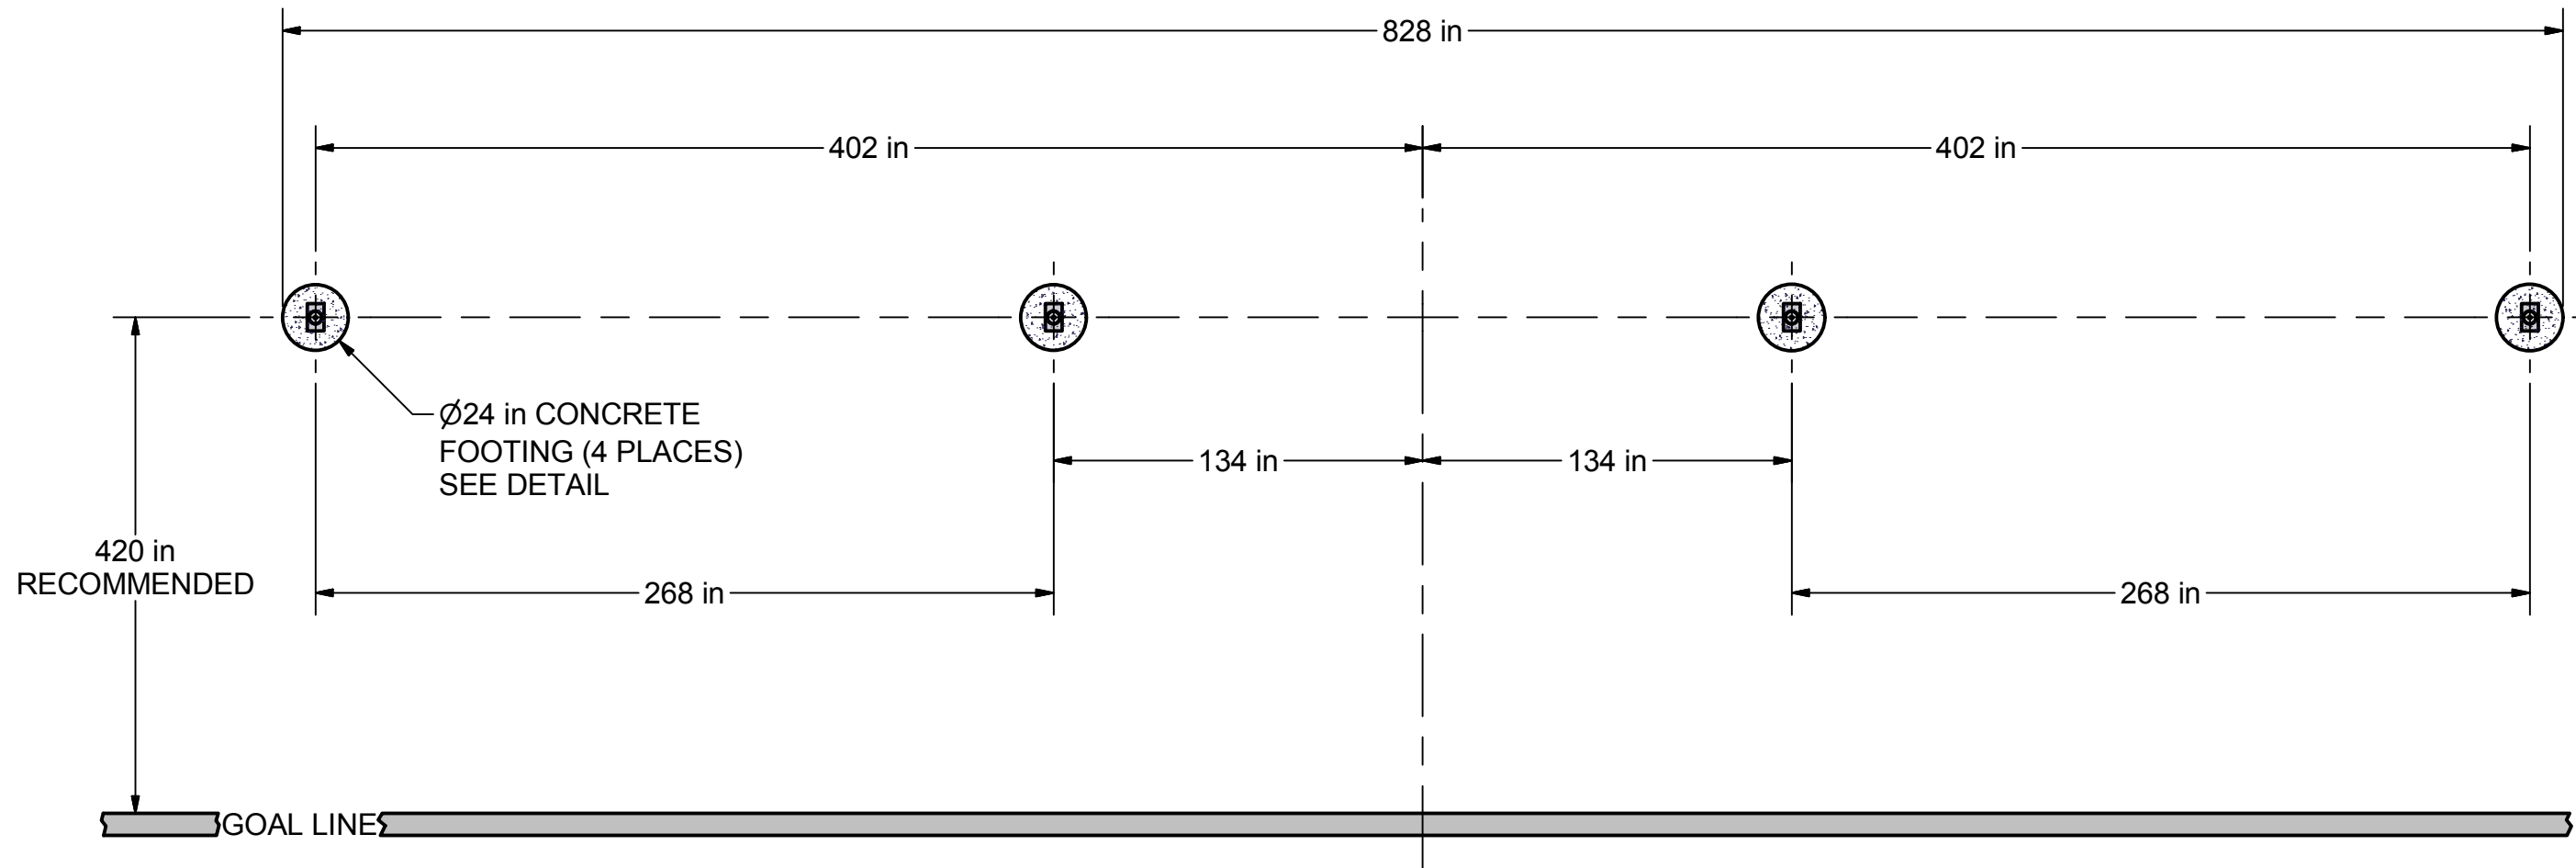

7E101

Desc:

MULTI-SPORT BACKSTOP SYSTEM

OVERHEAD VIEW

NOTES:

1) DIMENSIONS ARE FOR PLANNING PURPOSES. INSTALLATION MUST BE IN ACCORDANCE WITH INSTALLATION INSTRUCTIONS.

MATERIAL REQUIRED, BUT **NOT** SUPPLIED