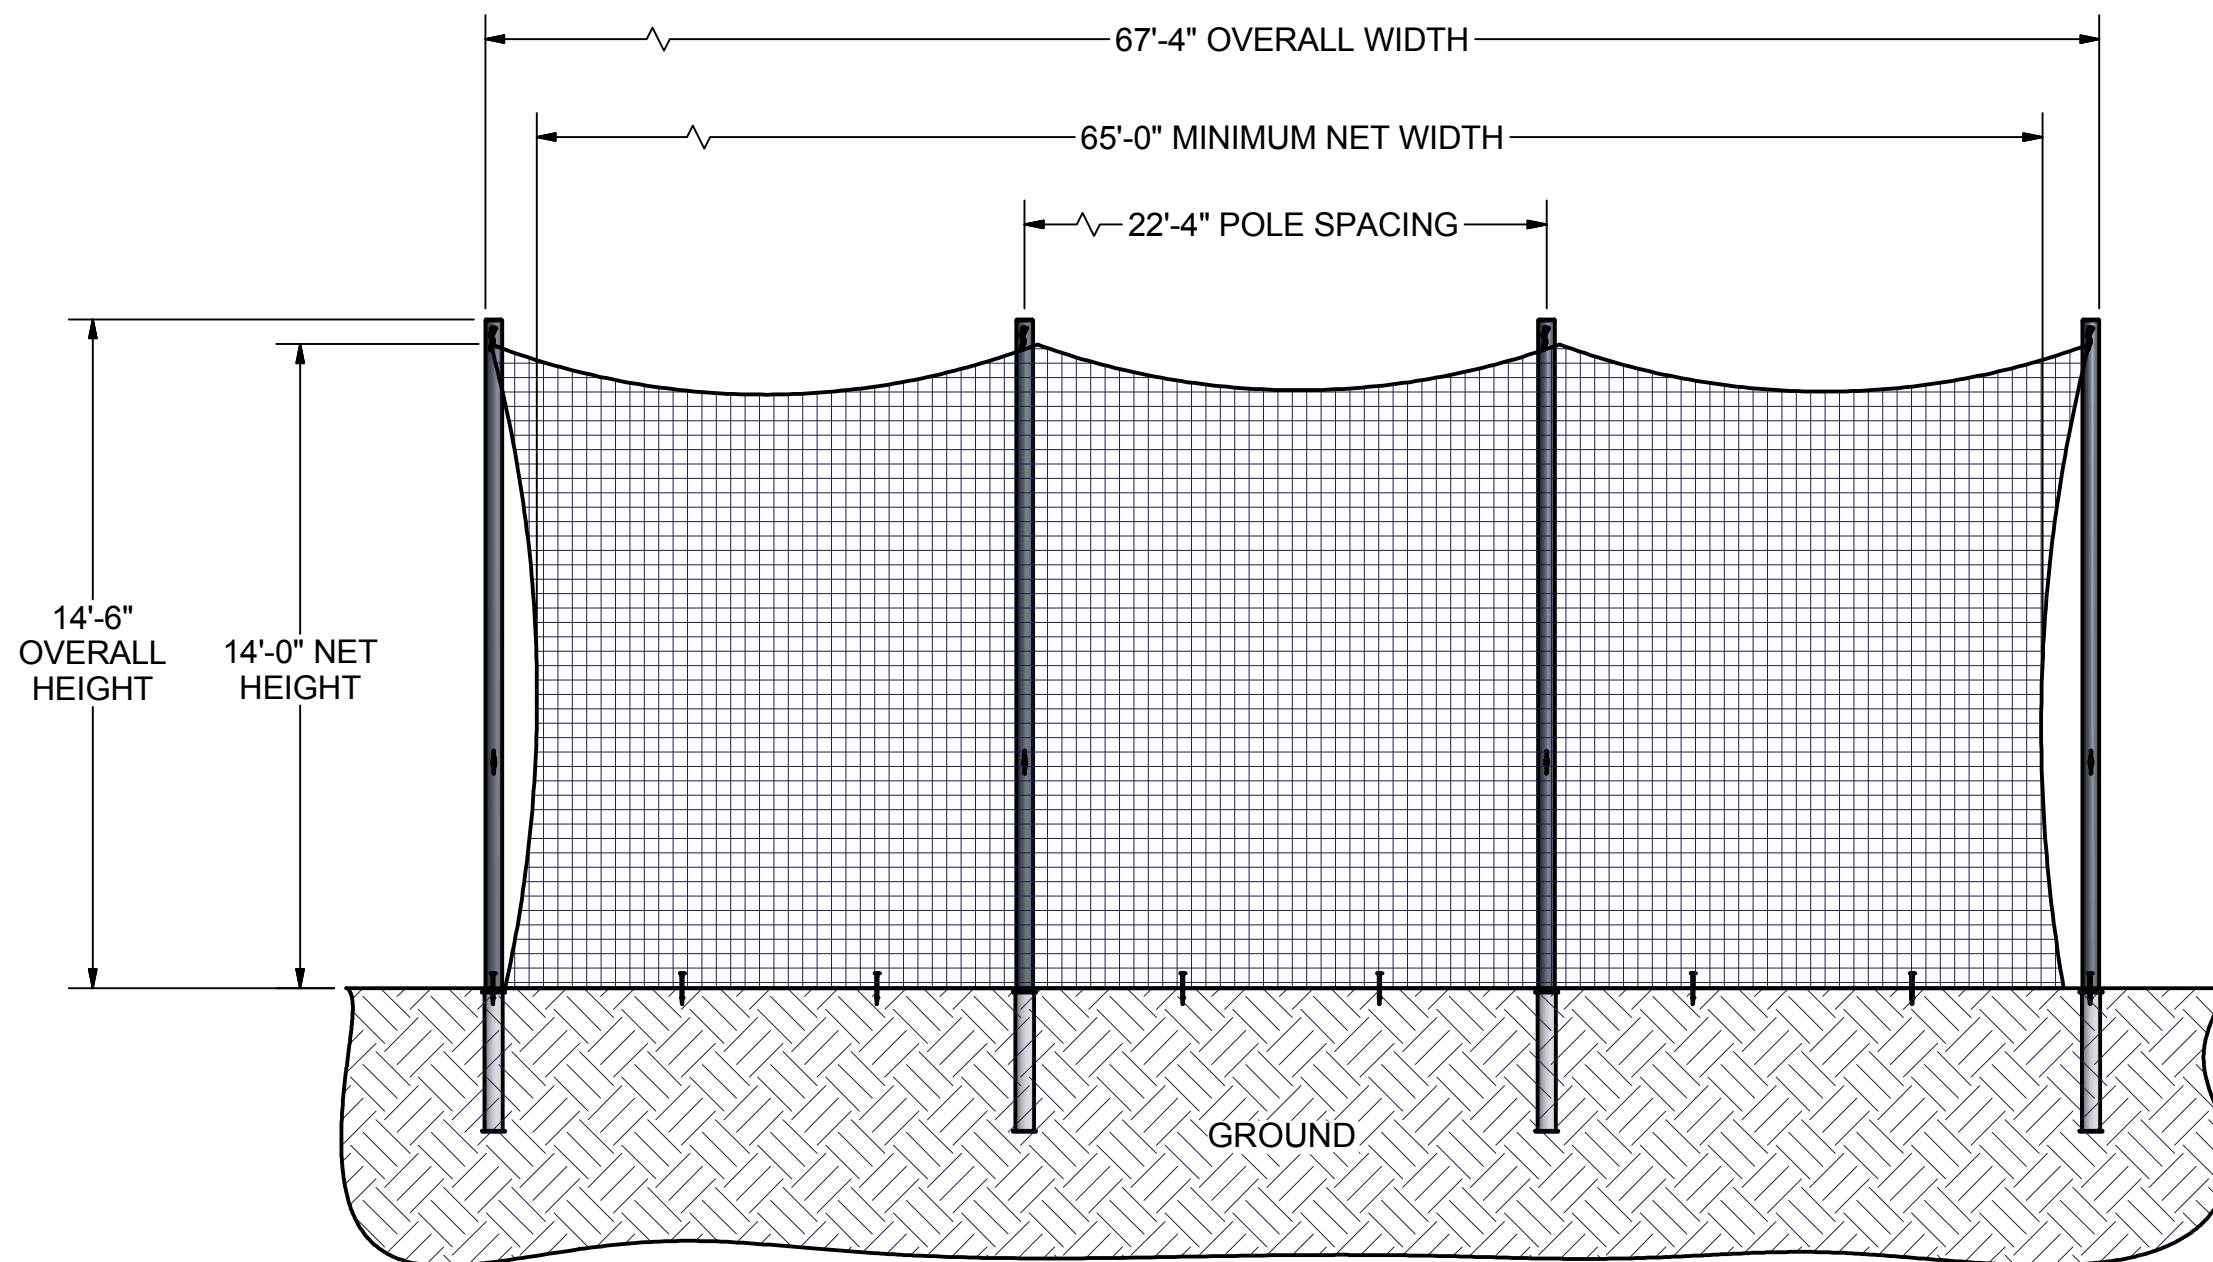

FRONT VIEW

SIDE VIEW

FEATURES:

- 1) ALUMINUM UPRIGHTS WITH HOIST SYSTEM FOR EASY NET HANDLING
- 2) ALUMINUM GROUND SLEEVES WITH CAPS
- 3) POLYETHYLENE NET - (14ft x 65ft - 3mm x 1-3/4" MESH)
- 4) GROUND PEGS TO HOLD NET ON GROUND DURING PLAY
- 5) ASSEMBLED WEIGHT:
 - UPRIGHTS: 40 LBS. EACH
 - NET: 35 LBS
 - TOTAL WITH NET: 192 LBS