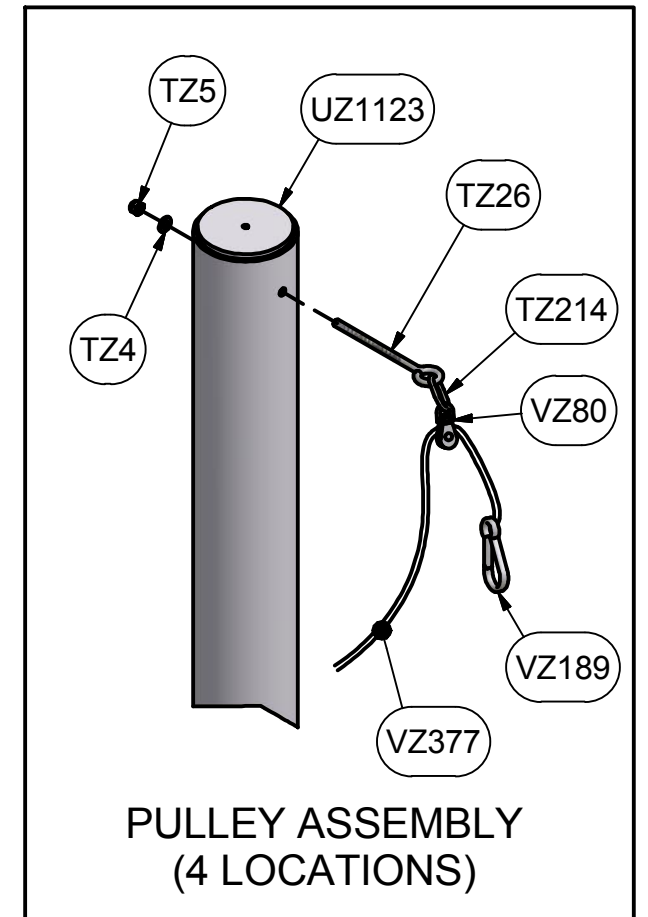

Finish Info.

DIMENSIONS ARE IN INCHES UNLESS OTHERWISE SPECIFIED

This item is the **exclusive** property of **KWIK GOAL LTD.** Reproduction or duplication **without** the express written consent of **KWIK GOAL LTD.** is **strictly forbidden.**

140 Pacific Drive
Quakertown,
Pa. 18951

Approved By:
Date:

Drawn By: BRush
Date: 5/16/2003

Sheet: 3 of 4
Revision #: 2

Cad File: 7E101.idw

Part #:
7E101

Desc:
MULTI-SPORT BACKSTOP SYSTEM

| Parts List | | |
|------------|-----|--------------------------|
| Part # | Qty | Description |
| UZ1123 | 4 | 7E101 Upright (Part A) |
| UZ882 | 4 | Ground Sleeve |
| TZ26 | 4 | 5/16 x 5 Eyebolt |
| TZ5 | 4 | 5/16-18 Lock Nut |
| TZ19 | 8 | 1/4-20 Lock Nut |
| TZ49 | 8 | 1/4-20 x 5 Hex Bolt |
| VZ174 | 4 | Rope Cleat |
| VZ80 | 4 | 3/4" Swivel Pulley |
| TZ214 | 4 | 89-1/4 Repair Link |
| UZ66 | 4 | GROUND SLEEVE CAP |
| VZ203 | 8 | Net Peg |
| TZ4 | 12 | 5/16 Flat Washer |
| VZ189 | 4 | 5/16 Snap Link |
| 3E401 | 1 | Net, 3mm, 1-3/4 Mesh |
| VZ377 | 4 | Braided Rope, 26' Length |

Finish Info.

KWIKGOAL® 140 Pacific Drive
Quakertown, Pa. 18951

DIMENSIONS ARE IN INCHES UNLESS OTHERWISE SPECIFIED

Approved By:
Date:

Part #:
7E101

This item is the **exclusive** property of **KWIK GOAL LTD.** Reproduction or duplication **without** the express written consent of **KWIK GOAL LTD.** is **strictly forbidden.**