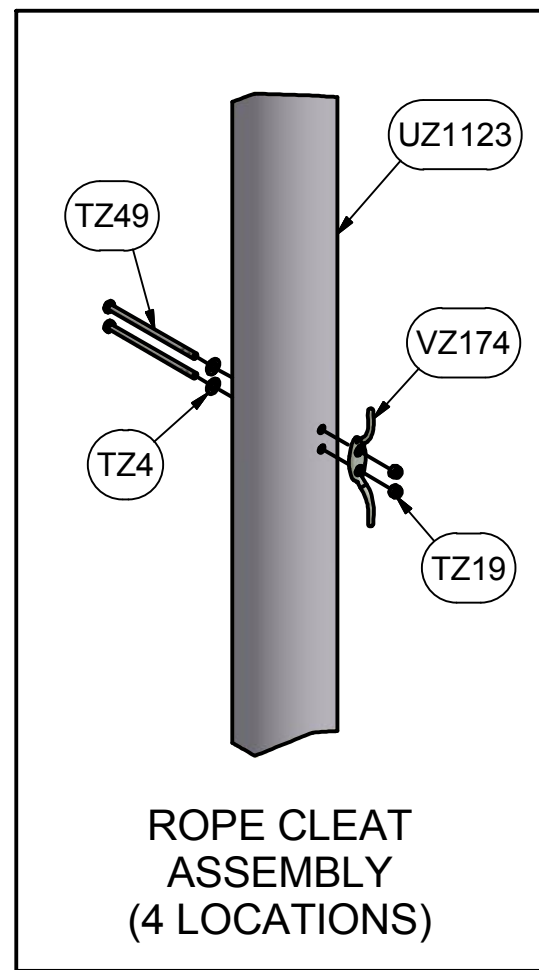

Finish Info.

DIMENSIONS ARE IN INCHES UNLESS OTHERWISE SPECIFIED

This item is the **exclusive** property of **KWIK GOAL LTD.** Reproduction or duplication **without** the express written consent of **KWIK GOAL LTD.** is **strictly forbidden.**

140 Pacific Drive
Quakertown,
Pa. 18951

Approved By:
Date:

Drawn By: BRush
Date: 5/16/2003

Sheet: 3 of 4
Revision #: 2

Cad File: 7E101.idw

Part #:
7E101

Desc:
MULTI-SPORT BACKSTOP SYSTEM

| Parts List | | |
|------------|-----|--------------------------|
| Part # | Qty | Description |
| UZ1123 | 4 | 7E101 Upright (Part A) |
| UZ882 | 4 | Ground Sleeve |
| TZ26 | 4 | 5/16 x 5 Eyebolt |
| TZ5 | 4 | 5/16-18 Lock Nut |
| TZ19 | 8 | 1/4-20 Lock Nut |
| TZ49 | 8 | 1/4-20 x 5 Hex Bolt |
| VZ174 | 4 | Rope Cleat |
| VZ80 | 4 | 3/4" Swivel Pulley |
| TZ214 | 4 | 89-1/4 Repair Link |
| UZ66 | 4 | GROUND SLEEVE CAP |
| VZ203 | 8 | Net Peg |
| TZ4 | 12 | 5/16 Flat Washer |
| VZ189 | 4 | 5/16 Snap Link |
| 3E401 | 1 | Net, 3mm, 1-3/4 Mesh |
| VZ377 | 4 | Braided Rope, 26' Length |

Finish Info.

KWIKGOAL® 140 Pacific Drive
Quakertown, Pa. 18951

DIMENSIONS ARE IN INCHES UNLESS OTHERWISE SPECIFIED

Approved By:
Date:

Part #:
7E101

This item is the **exclusive** property of **KWIK GOAL LTD.** Reproduction or duplication **without** the express written consent of **KWIK GOAL LTD.** is **strictly forbidden.**