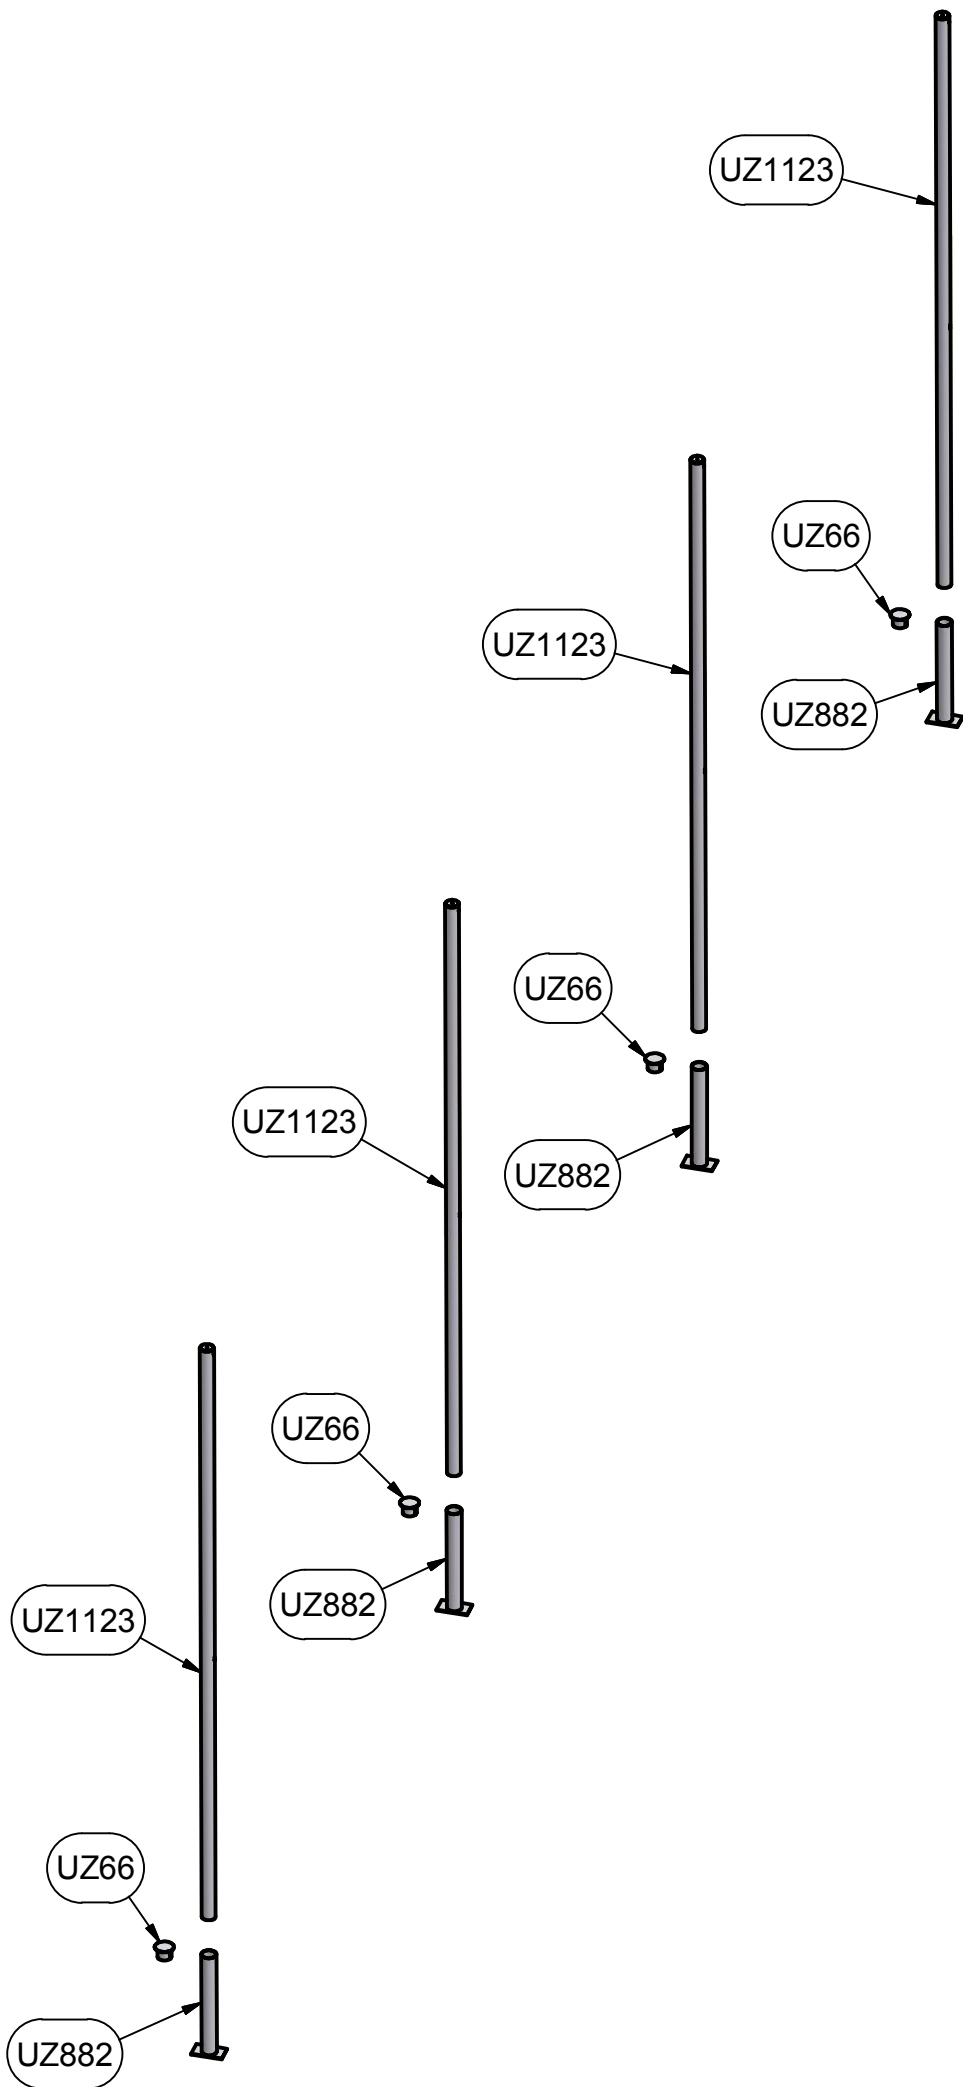

FRONT VIEW

SIDE VIEW

FEATURES:

- 1) ALUMINUM UPRIGHTS WITH HOIST SYSTEM FOR EASY NET HANDLING
- 2) ALUMINUM GROUND SLEEVES WITH CAPS
- 3) POLYETHYLENE NET - (14ft x 65ft - 3mm x 1-3/4" MESH)
- 4) GROUND PEGS TO HOLD NET ON GROUND DURING PLAY
- 5) ASSEMBLED WEIGHT:
 - UPRIGHTS: 40 LBS. EACH
 - NET: 35 LBS
 - TOTAL WITH NET: 192 LBS

Approved By:

Date:

Drawn By: BRush

Date: 5/16/2003

Sheet: 1 of 4

Revision #: 2

Cad File: 7E101.idw

Part #:

Finish Info.

DIMENSIONS ARE IN INCHES UNLESS OTHERWISE SPECIFIED

This item is the **exclusive** property of **KWIK GOAL LTD.** Reproduction or duplication **without** the express written consent of **KWIK GOAL LTD.** is **strictly forbidden.**

140 Pacific Drive
Quakertown,
Pa. 18951

Approved By:
Date:

Drawn By: BRush
Date: 5/16/2003

Sheet: 3 of 4
Revision #: 2

Cad File: 7E101.idw

Part #:
7E101

Desc:
MULTI-SPORT BACKSTOP SYSTEM

| Parts List | | |
|------------|-----|--------------------------|
| Part # | Qty | Description |
| UZ1123 | 4 | 7E101 Upright (Part A) |
| UZ882 | 4 | Ground Sleeve |
| TZ26 | 4 | 5/16 x 5 Eyebolt |
| TZ5 | 4 | 5/16-18 Lock Nut |
| TZ19 | 8 | 1/4-20 Lock Nut |
| TZ49 | 8 | 1/4-20 x 5 Hex Bolt |
| VZ174 | 4 | Rope Cleat |
| VZ80 | 4 | 3/4" Swivel Pulley |
| TZ214 | 4 | 89-1/4 Repair Link |
| UZ66 | 4 | GROUND SLEEVE CAP |
| VZ203 | 8 | Net Peg |
| TZ4 | 12 | 5/16 Flat Washer |
| VZ189 | 4 | 5/16 Snap Link |
| 3E401 | 1 | Net, 3mm, 1-3/4 Mesh |
| VZ377 | 4 | Braided Rope, 26' Length |