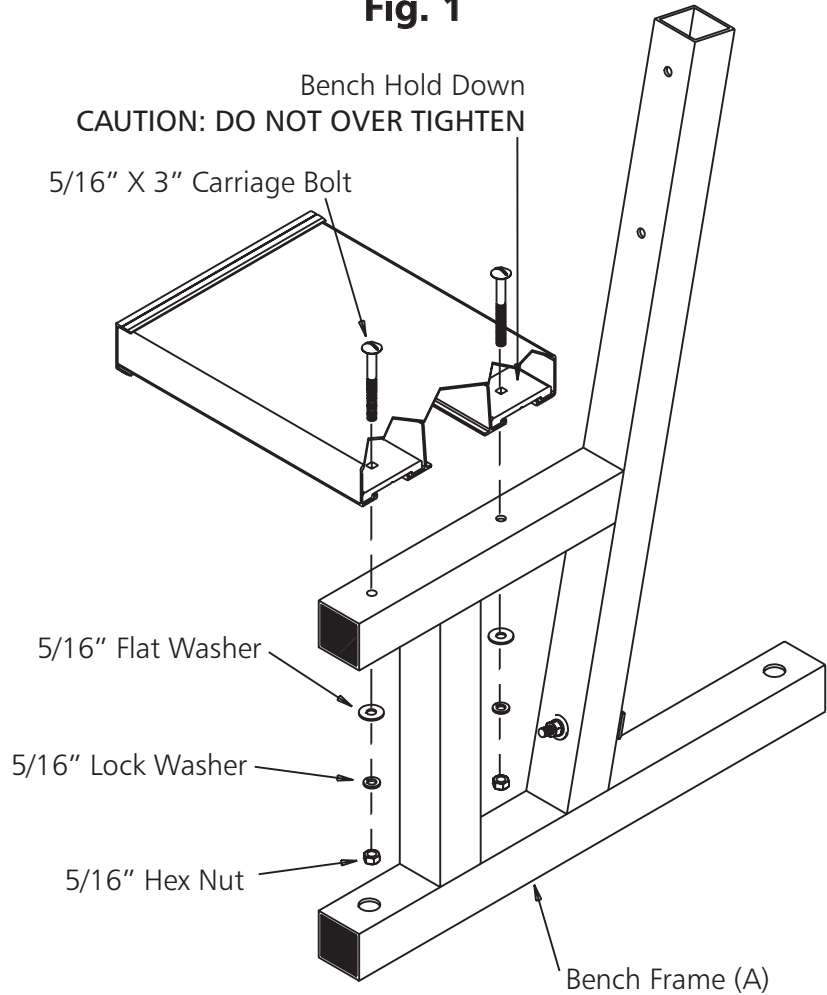

ASSEMBLY INSTRUCTIONS FOR 9B21 6' BENCH WITH BACK

PARTS LIST

		Hardware	
A. Bench Frame	2	5/16" x 3" Carriage Bolt	10
B. Bench	2	5/16" Hex Nut	10
C. Frame Support	1	5/16" Lock Washer	10
D. Bench Hold Down	8	5/16" Flat Washer	10

Fig. 1

Fig. 2