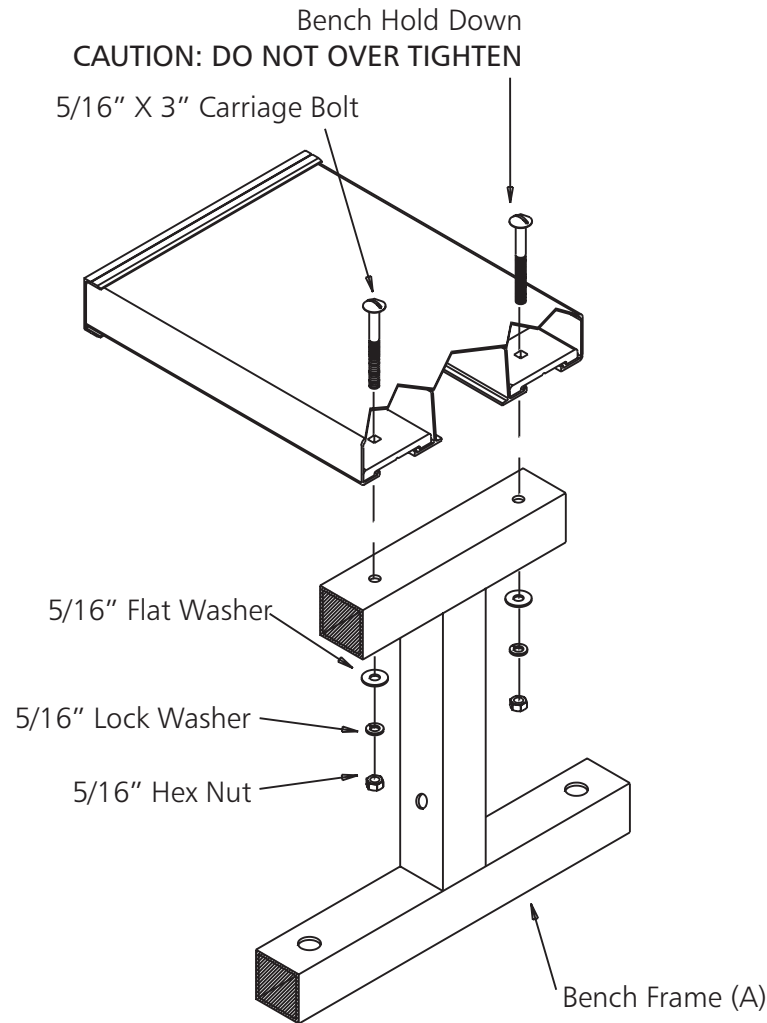

ASSEMBLY INSTRUCTIONS FOR 9B23 6' BENCH

PARTS LIST

		Hardware	
A. Bench Frame	2	5/16" x 3" Carriage Bolt	6
B. Bench	1	5/16" Hex Nut	6
C. Frame Support	1	5/16" Lock Washer	6
D. Bench Hold Down	4	5/16" Flat Washer	6

Fig. 1

Fig. 2