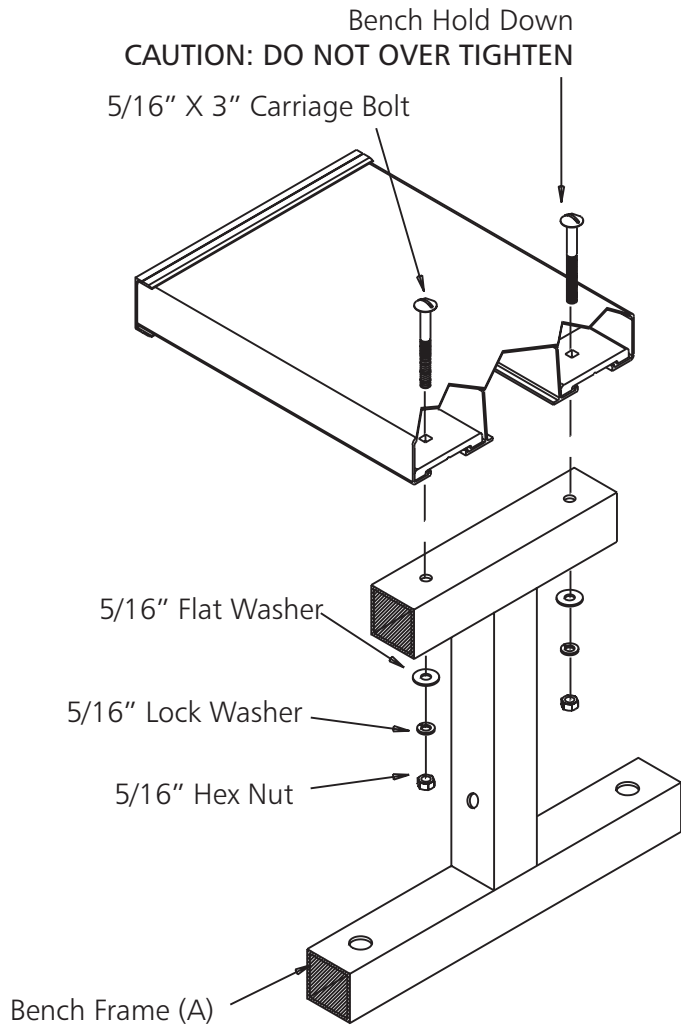

All Kwik Goal products carry a **Lifetime Guarantee**. For help with guarantee issues visit kwikgoal.com and click on the **Lifetime Guarantee** logo or contact customer service at 1-800-531-4252.

PARTS LIST

- A. Bench Frame
- B. Bench
- C. Frame Support
- D. Bench Hold Down

Hardware

4	5/16" x 3" Carriage Bolt	12
1	5/16" Hex Nut	12
1	5/16" Lock Washer	12
8	5/16" Flat Washer	12

Fig. 1