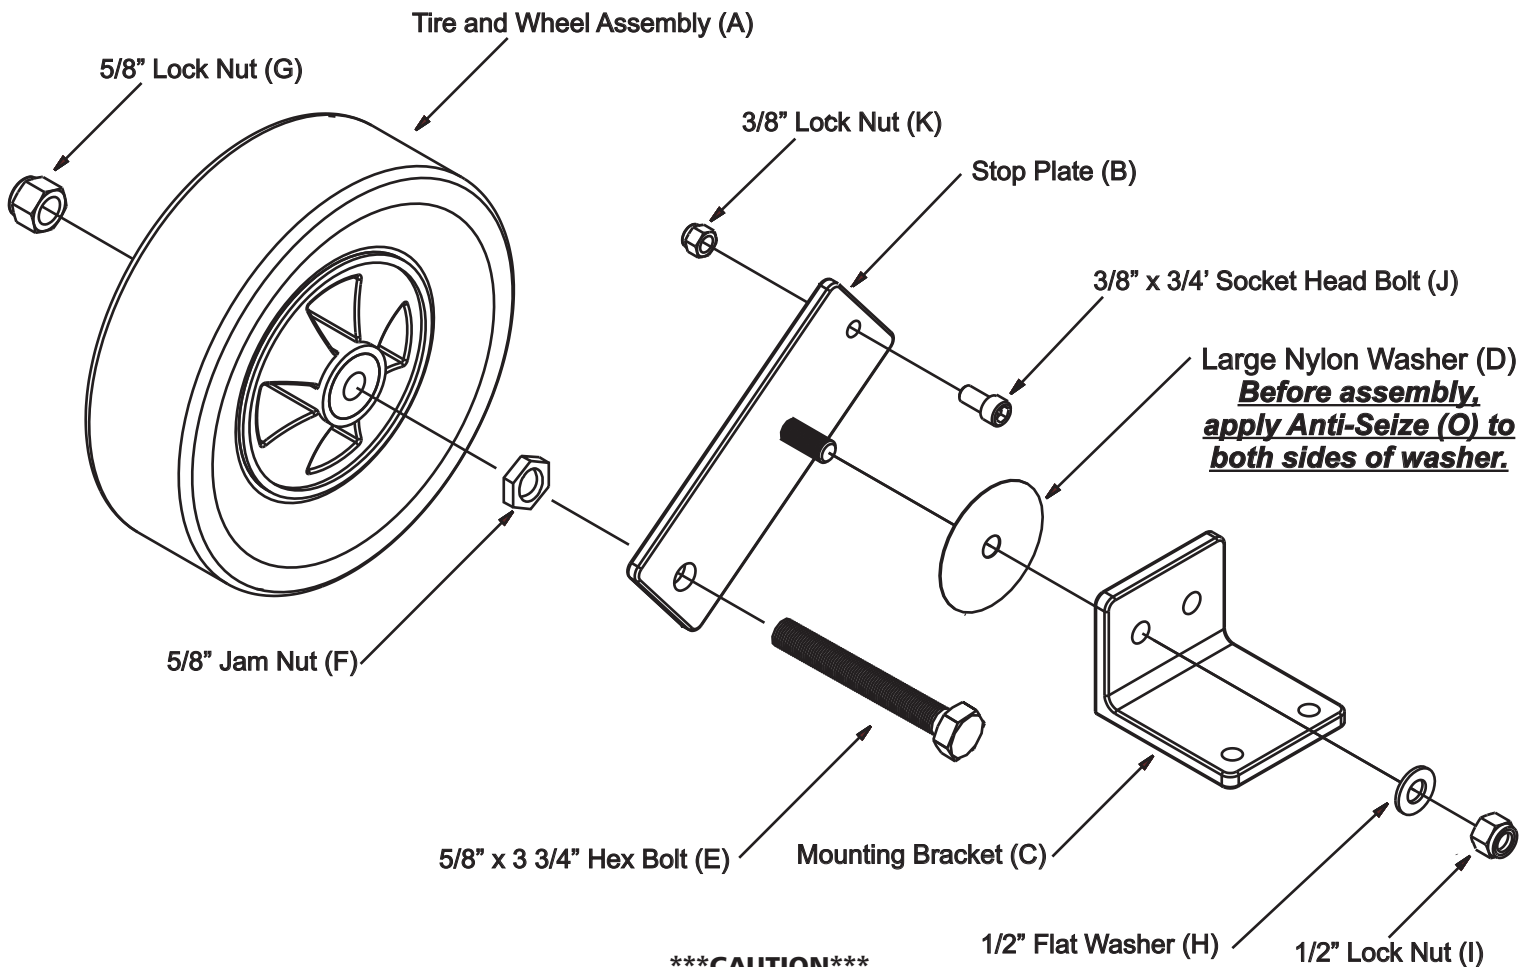

Left Tire & Wheel Assembly

CAUTION

This equipment has been designed to be used for the game of field hockey only. Field equipment must be anchored AT ALL TIMES and shall be secured against tilting. Do not climb on the net or equipment framework at anytime! All fastenings must be checked to insure they are fully tightened before and after each use of this product. Equipment not in use must be disassembled and properly stored in a safe secure area. Assembled field equipment should not be left unattended. Remove nets when equipment is not in use. Do not use this equipment in the threat of high winds. Field equipment must be checked for safety before and after each use. All warning and safety labels included with this product must be visible at all times. Any modifications to this or any Kwik Goal product will void any and all warranties.