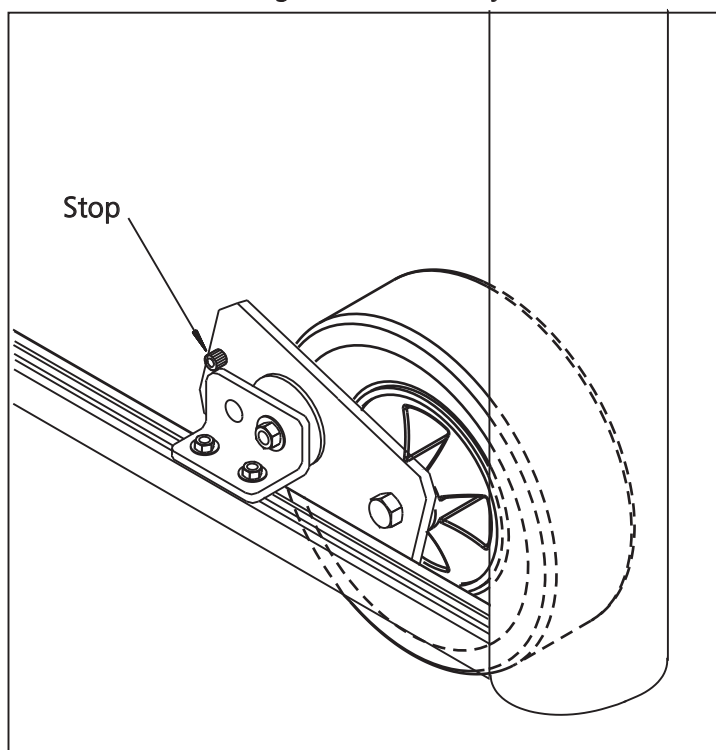

Right Tire & Wheel Assembly

Right Arm Assembly

NOTE: ALWAYS MOUNT WHEELS ON OUTSIDE OF GOAL.

Left Tire & Wheel Assembly

CAUTION

This equipment has been designed to be used for the game of field hockey only. Field equipment must be anchored AT ALL TIMES and shall be secured against tilting. Do not climb on the net or equipment framework at anytime! All fastenings must be checked to insure they are fully tightened before and after each use of this product. Equipment not in use must be disassembled and properly stored in a safe secure area. Assembled field equipment should not be left unattended. Remove nets when equipment is not in use. Do not use this equipment in the threat of high winds. Field equipment must be checked for safety before and after each use. All warning and safety labels included with this product must be visible at all times. Any modifications to this or any Kwik Goal product will void any and all warranties.

Left Arm Assembly

Left Arm Assembly

Right Arm Assembly

Right Arm Assembly

*****CAUTION*****

This equipment has been designed to be used for the game of field hockey only. Field equipment must be anchored AT ALL TIMES and shall be secured against tilting. Do not climb on the net or equipment framework at anytime! All fastenings must be checked to insure they are fully tightened before and after each use of this product. Equipment not in use must be disassembled and properly stored in a safe secure area. Assembled field equipment should not be left unattended. Remove nets when equipment is not in use. Do not use this equipment in the threat of high winds. Field equipment must be checked for safety before and after each use. All warning and safety labels included with this product must be visible at all times. Any modifications to this or any Kwik Goal product will void any and all warranties.