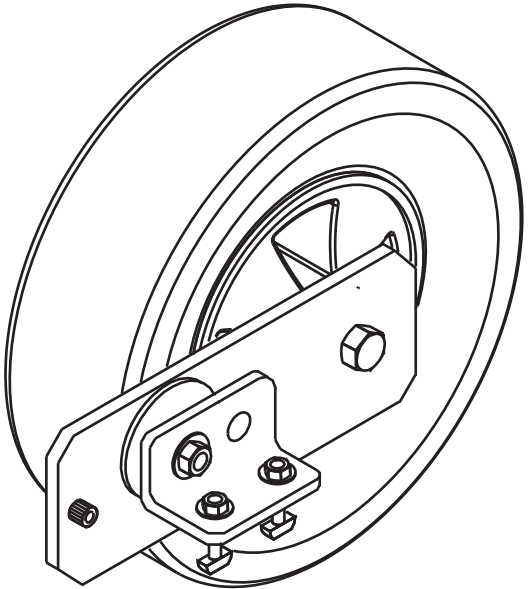

Parts List

2 I) 1/2" Lock Nut	2
2 J) 3/8" X 3/4" Socket Head Bolt	2
2 K) 3/8" Lock Nut	2
2 L) 7/16" X 1 1/4" T-Head Bolt	4
2 M) 7/16" Flat Washer	4
2 N) 7/16" Lock Nut	4
2 O) Anti-Seize	1 pack

Right Tire & Wheel Assembly

Right Tire & Wheel Assembly

Right Arm Assembly

NOTE: ALWAYS MOUNT WHEELS ON OUTSIDE OF GOAL.

Left Tire & Wheel Assembly

CAUTION

This equipment has been designed to be used for the game of field hockey only. Field equipment must be anchored AT ALL TIMES and shall be secured against tilting. Do not climb on the net or equipment framework at anytime! All fastenings must be checked to insure they are fully tightened before and after each use of this product. Equipment not in use must be disassembled and properly stored in a safe secure area. Assembled field equipment should not be left unattended. Remove nets when equipment is not in use. Do not use this equipment in the threat of high winds. Field equipment must be checked for safety before and after each use. All warning and safety labels included with this product must be visible at all times. Any modifications to this or any Kwik Goal product will void any and all warranties.