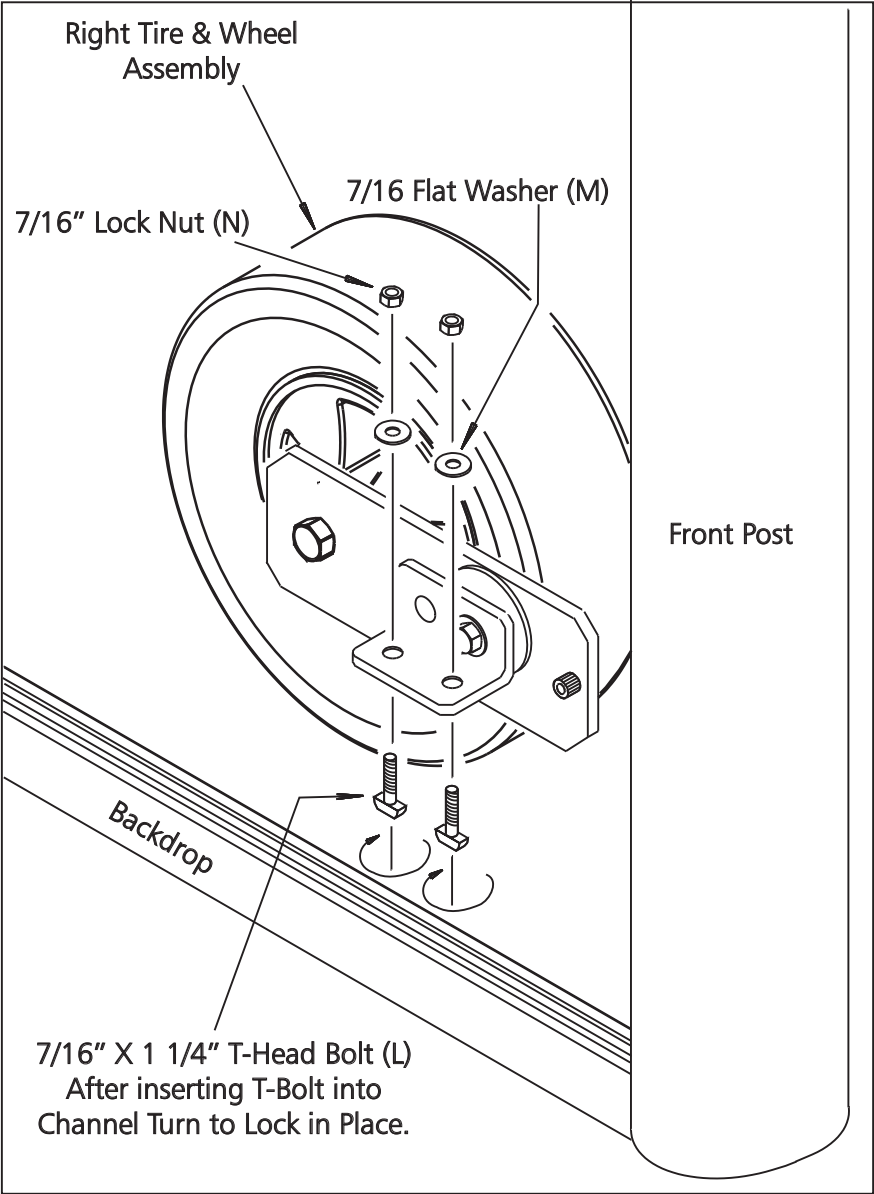

Parts List

2 I) 1/2" Lock Nut	2
2 J) 3/8" X 3/4" Socket Head Bolt	2
2 K) 3/8" Lock Nut	2
2 L) 7/16" X 1 1/4" T-Head Bolt	4
2 M) 7/16" Flat Washer	4
2 N) 7/16" Lock Nut	4
2 O) Anti-Seize	1 pack

Right Tire & Wheel Assembly

Right Tire & Wheel Assembly

Right Arm Assembly

NOTE: ALWAYS MOUNT WHEELS ON OUTSIDE OF GOAL.

Left Tire & Wheel Assembly

CAUTION

This equipment has been designed to be used for the game of field hockey only. Field equipment must be anchored AT ALL TIMES and shall be secured against tilting. Do not climb on the net or equipment framework at anytime! All fastenings must be checked to insure they are fully tightened before and after each use of this product. Equipment not in use must be disassembled and properly stored in a safe secure area. Assembled field equipment should not be left unattended. Remove nets when equipment is not in use. Do not use this equipment in the threat of high winds. Field equipment must be checked for safety before and after each use. All warning and safety labels included with this product must be visible at all times. Any modifications to this or any Kwik Goal product will void any and all warranties.