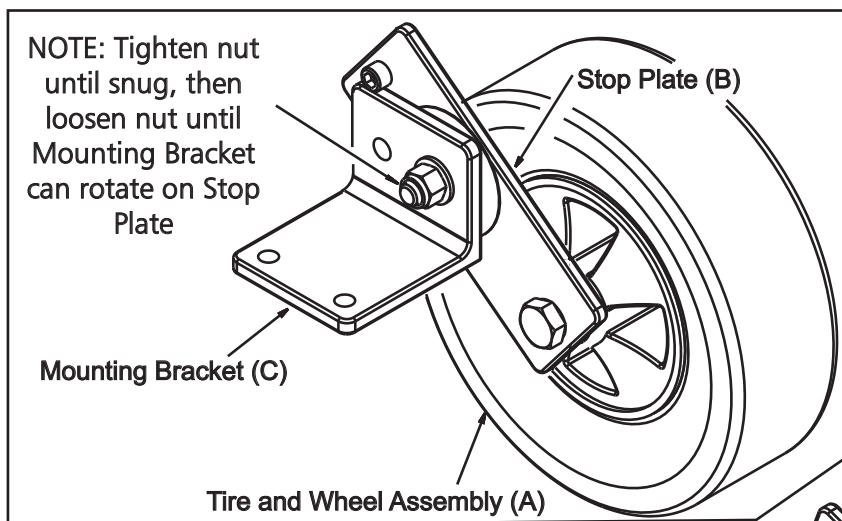

All Kwik Goal products carry a **Lifetime Guarantee**. For help with guarantee issues visit kwikgoal.com and click on the **Lifetime Guarantee** logo or contact customer service at 1-800-531-4252.

- A) Tire and Wheel Assembly
- B) Stop Plate
- C) Mounting Bracket
- D) Large Nylon Washer
- E) 5/8" X 3 3/4" Hex Bolt
- F) 5/8" Jam Nut
- G) 5/8" Lock Nut
- H) 1/2" Flat Washer

Parts List

2 I) 1/2" Lock Nut	2
2 J) 3/8" X 3/4" Socket Head Bolt	2
2 K) 3/8" Lock Nut	2
2 L) 7/16" X 1 1/4" T-Head Bolt	4
2 M) 7/16" Flat Washer	4
2 N) 7/16" Lock Nut	4
2 O) Anti-Seize	1 pack

Right Tire & Wheel Assembly