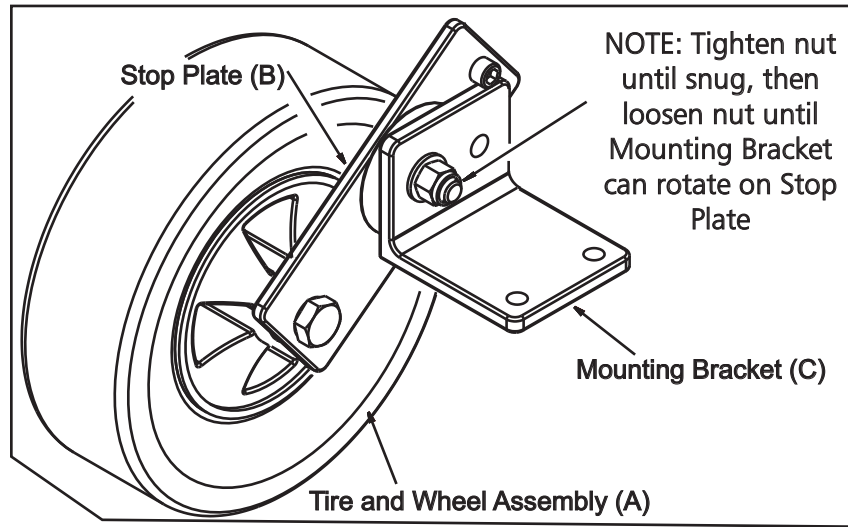

Left Tire & Wheel Assembly

CAUTION

This equipment has been designed to be used for the game of field hockey only. Field equipment must be anchored AT ALL TIMES and shall be secured against tilting. Do not climb on the net or equipment framework at anytime! All fastenings must be checked to insure they are fully tightened before and after each use of this product. Equipment not in use must be disassembled and properly stored in a safe secure area. Assembled field equipment should not be left unattended. Remove nets when equipment is not in use. Do not use this equipment in the threat of high winds. Field equipment must be checked for safety before and after each use. All warning and safety labels included with this product must be visible at all times. Any modifications to this or any Kwik Goal product will void any and all warranties.