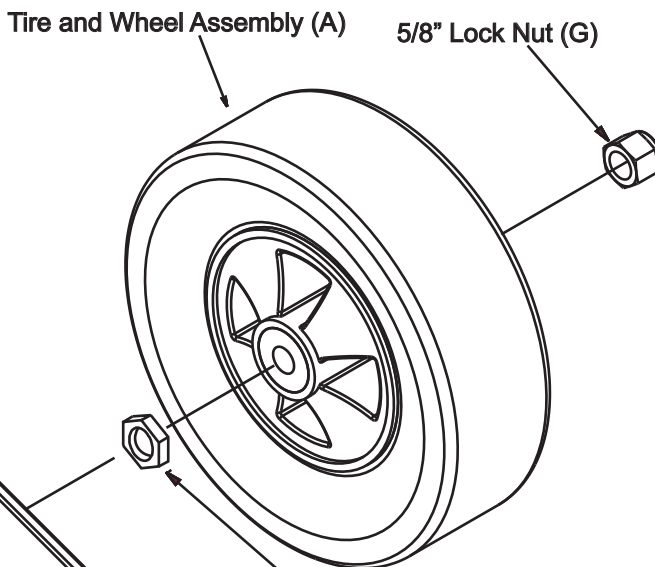

All Kwik Goal products carry a **Lifetime Guarantee**. For help with guarantee issues visit kwikgoal.com and click on the **Lifetime Guarantee** logo or contact customer service at 1-800-531-4252.

- A) Tire and Wheel Assembly
- B) Stop Plate
- C) Mounting Bracket
- D) Large Nylon Washer
- E) 5/8" X 3 3/4" Hex Bolt
- F) 5/8" Jam Nut
- G) 5/8" Lock Nut
- H) 1/2" Flat Washer

Parts List

2 I) 1/2" Lock Nut	2
2 J) 3/8" X 3/4" Socket Head Bolt	2
2 K) 3/8" Lock Nut	2
2 L) 7/16" X 1 1/4" T-Head Bolt	4
2 M) 7/16" Flat Washer	4
2 N) 7/16" Lock Nut	4
2 O) Anti-Seize	1 pack

Right Tire & Wheel Assembly