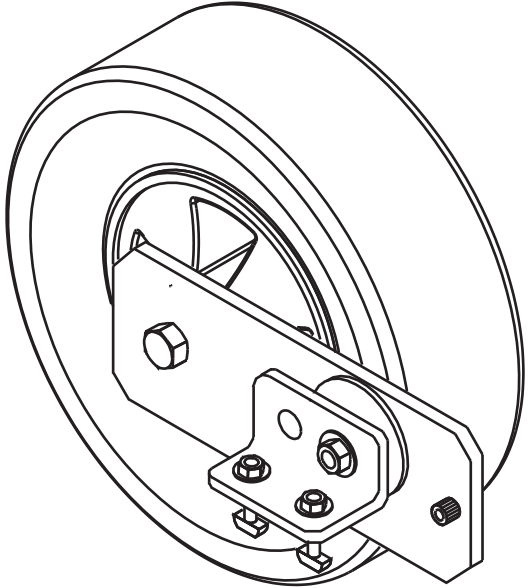

Parts List

2 I) 1/2" Lock Nut	2
2 J) 3/8" X 3/4" Socket Head Bolt	2
2 K) 3/8" Lock Nut	2
2 L) 7/16" X 1 1/4" T-Head Bolt	4
2 M) 7/16" Flat Washer	4
2 N) 7/16" Lock Nut	4
2 O) Anti-Seize	1 pack

Right Tire & Wheel Assembly

Right Tire & Wheel Assembly

Right Arm Assembly

NOTE: ALWAYS MOUNT WHEELS ON OUTSIDE OF GOAL.

Left Tire & Wheel Assembly

CAUTION

This equipment has been designed to be used for the game of field hockey only. Field equipment must be anchored AT ALL TIMES and shall be secured against tilting. Do not climb on the net or equipment framework at anytime! All fastenings must be checked to insure they are fully tightened before and after each use of this product. Equipment not in use must be disassembled and properly stored in a safe secure area. Assembled field equipment should not be left unattended. Remove nets when equipment is not in use. Do not use this equipment in the threat of high winds. Field equipment must be checked for safety before and after each use. All warning and safety labels included with this product must be visible at all times. Any modifications to this or any Kwik Goal product will void any and all warranties.