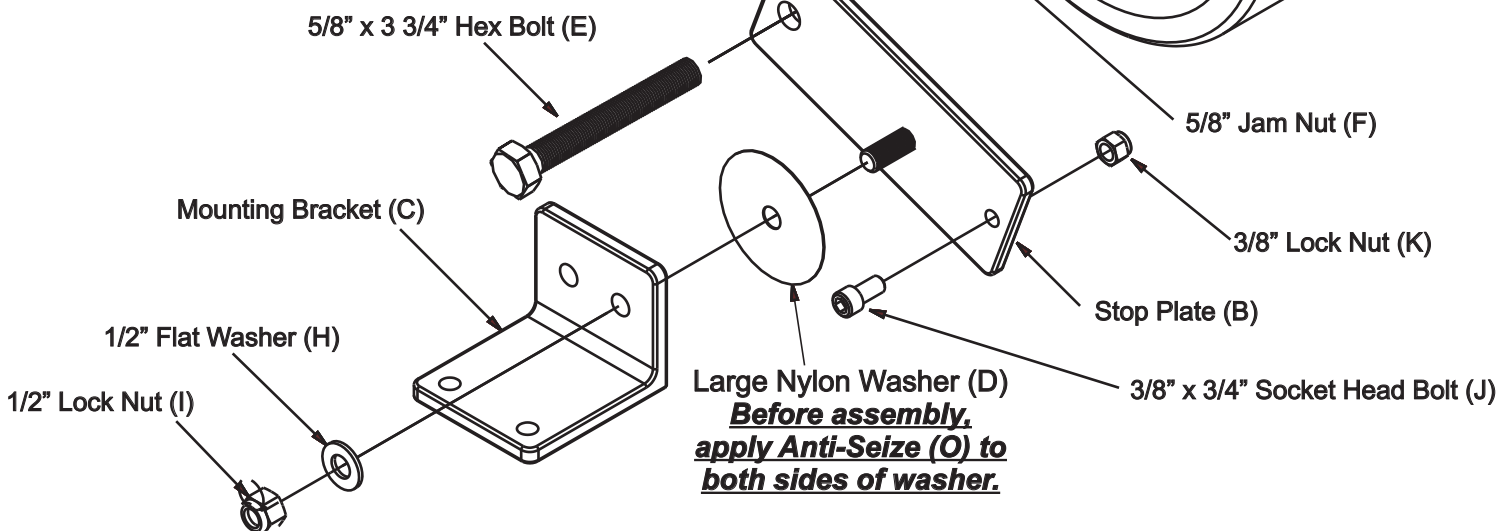

All Kwik Goal products carry a **Lifetime Guarantee**. For help with guarantee issues visit kwikgoal.com and click on the **Lifetime Guarantee** logo or contact customer service at 1-800-531-4252.

- A) Tire and Wheel Assembly
- B) Stop Plate
- C) Mounting Bracket
- D) Large Nylon Washer
- E) 5/8" X 3 3/4" Hex Bolt
- F) 5/8" Jam Nut
- G) 5/8" Lock Nut
- H) 1/2" Flat Washer

Parts List

2 I) 1/2" Lock Nut	2
2 J) 3/8" X 3/4" Socket Head Bolt	2
2 K) 3/8" Lock Nut	2
2 L) 7/16" X 1 1/4" T-Head Bolt	4
2 M) 7/16" Flat Washer	4
2 N) 7/16" Lock Nut	4
2 O) Anti-Seize	1 pack

Right Tire & Wheel Assembly