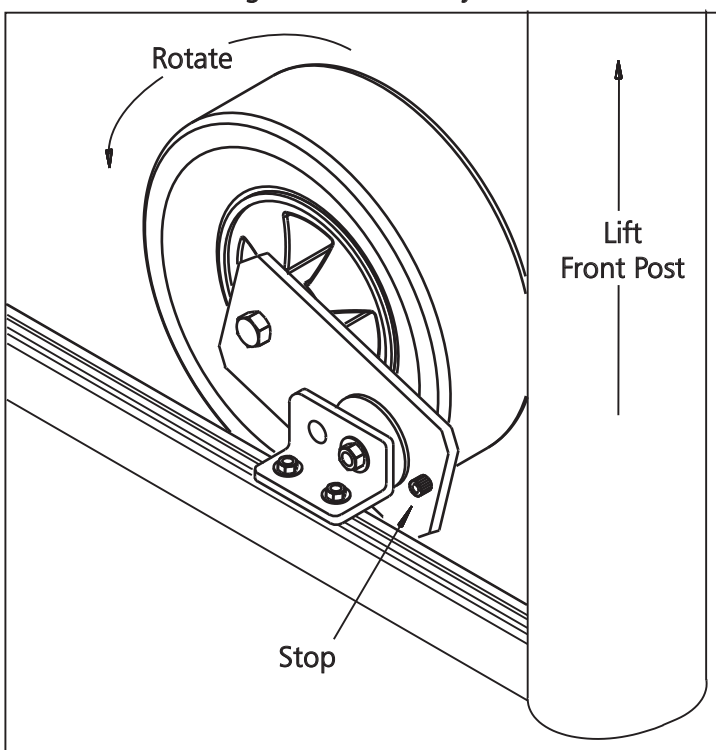

Right Arm Assembly