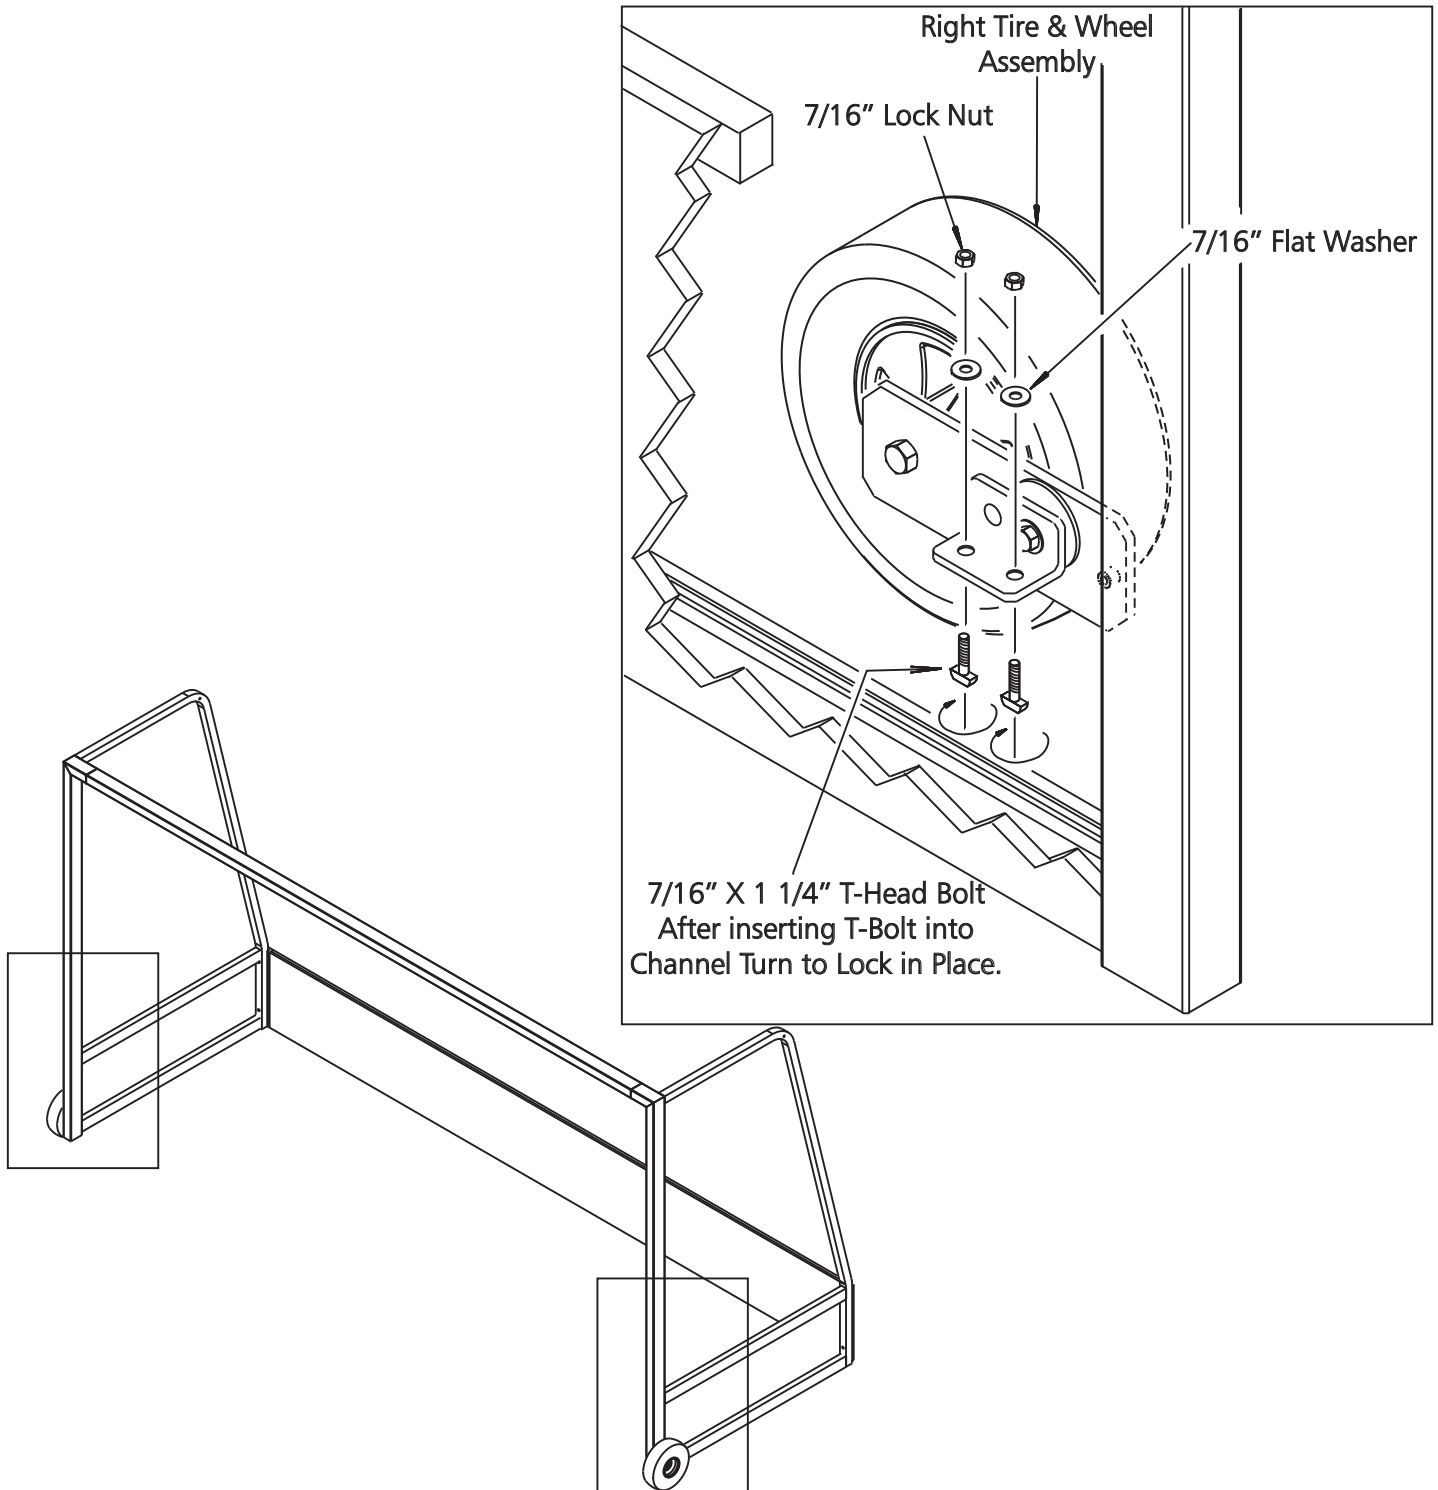

2F501 and 2F701 Field Hockey Front Application

NOTE: ALWAYS MOUNT WHEELS ON OUTSIDE OF GOAL.

CAUTION

This equipment has been designed to be used for the game of field hockey only. Field equipment must be anchored AT ALL TIMES and shall be secured against tilting. Do not climb on the net or equipment framework at anytime! All fastenings must be checked to insure they are fully tightened before and after each use of this product. Equipment not in use must be disassembled and properly stored in a safe secure area. Assembled field equipment should not be left unattended. Remove nets when equipment is not in use. Do not use this equipment in the threat of high winds. Field equipment must be checked for safety before and after each use. All warning and safety labels included with this product must be visible at all times. Any modifications to this or any Kwik Goal product will void any and all warranties.