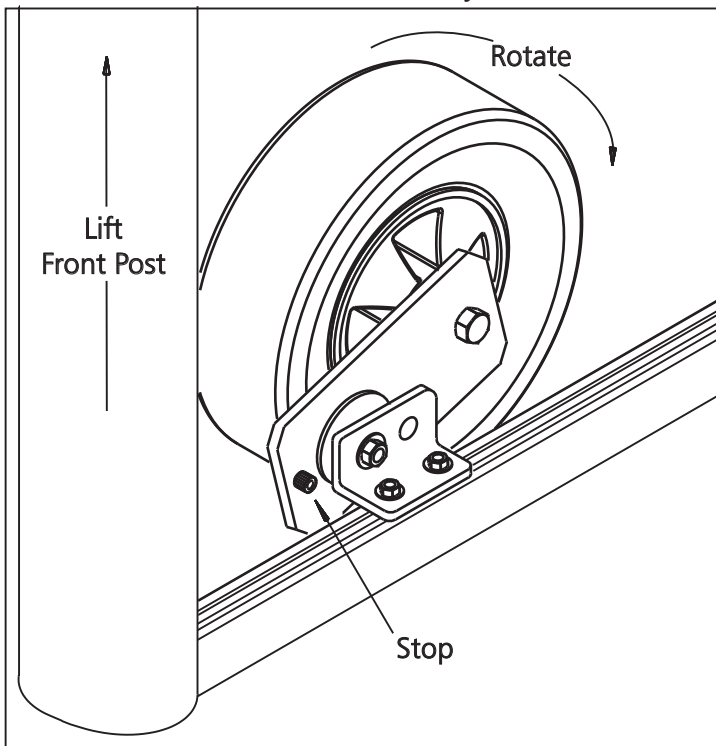

Left Arm Assembly