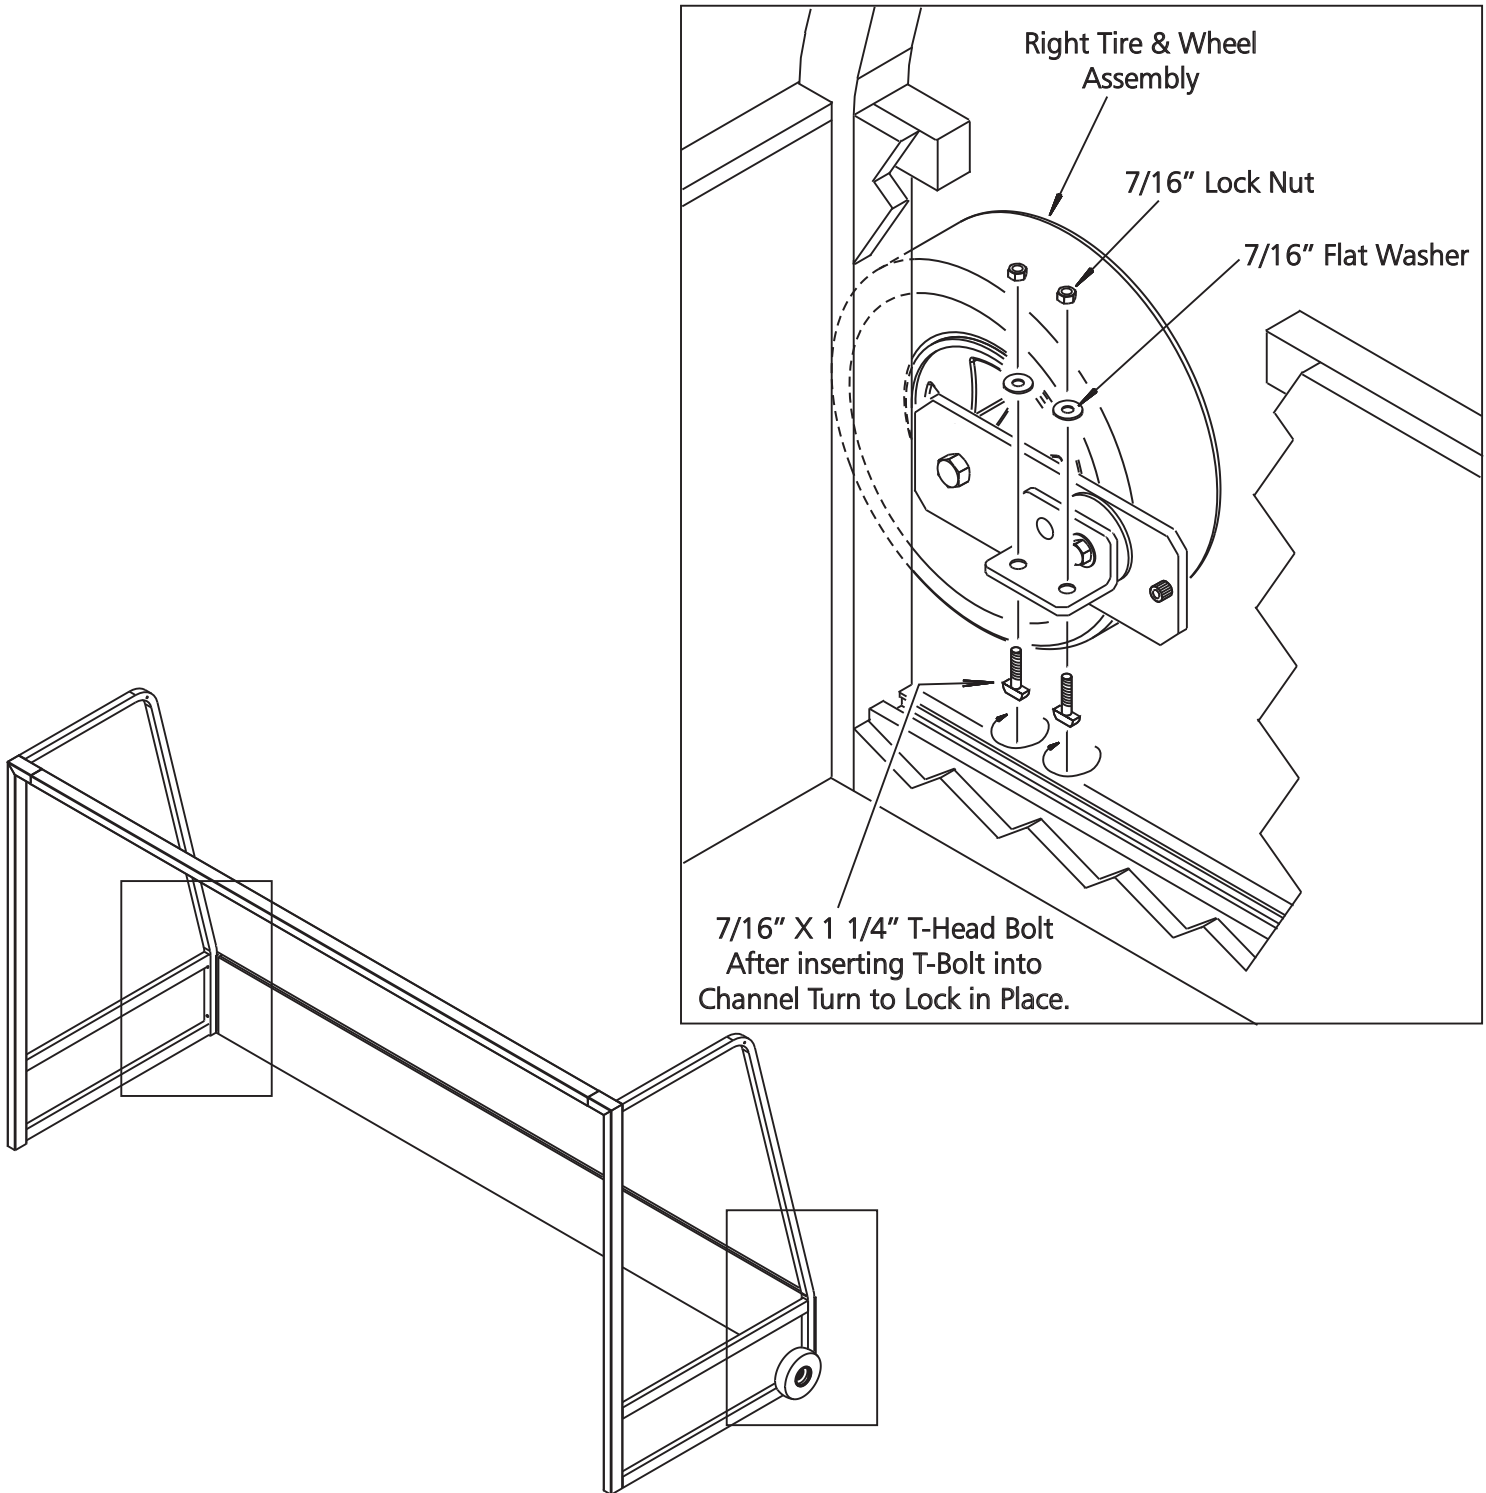

2F501 and 2F701 Field Hockey Rear Application

NOTE: ALWAYS MOUNT WHEELS ON OUTSIDE OF GOAL.

CAUTION

This equipment has been designed to be used for the game of field hockey only. Field equipment must be anchored AT ALL TIMES and shall be secured against tilting. Do not climb on the net or equipment framework at anytime! All fastenings must be checked to insure they are fully tightened before and after each use of this product. Equipment not in use must be disassembled and properly stored in a safe secure area. Assembled field equipment should not be left unattended. Remove nets when equipment is not in use. Do not use this equipment in the threat of high winds. Field equipment must be checked for safety before and after each use. All warning and safety labels included with this product must be visible at all times. Any modifications to this or any Kwik Goal product will void any and all warranties.