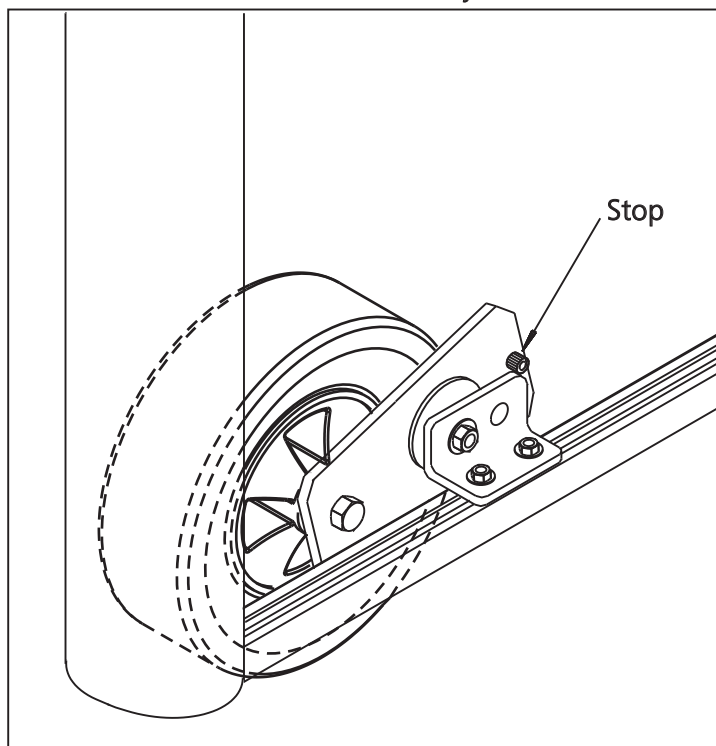

Right Tire & Wheel Assembly

Right Arm Assembly

NOTE: ALWAYS MOUNT WHEELS ON OUTSIDE OF GOAL.

Left Tire & Wheel Assembly

CAUTION

This equipment has been designed to be used for the game of field hockey only. Field equipment must be anchored AT ALL TIMES and shall be secured against tilting. Do not climb on the net or equipment framework at anytime! All fastenings must be checked to insure they are fully tightened before and after each use of this product. Equipment not in use must be disassembled and properly stored in a safe secure area. Assembled field equipment should not be left unattended. Remove nets when equipment is not in use. Do not use this equipment in the threat of high winds. Field equipment must be checked for safety before and after each use. All warning and safety labels included with this product must be visible at all times. Any modifications to this or any Kwik Goal product will void any and all warranties.

Left Arm Assembly

Left Arm Assembly

Right Arm Assembly

Right Arm Assembly

*****CAUTION*****

This equipment has been designed to be used for the game of field hockey only. Field equipment must be anchored AT ALL TIMES and shall be secured against tilting. Do not climb on the net or equipment framework at anytime! All fastenings must be checked to insure they are fully tightened before and after each use of this product. Equipment not in use must be disassembled and properly stored in a safe secure area. Assembled field equipment should not be left unattended. Remove nets when equipment is not in use. Do not use this equipment in the threat of high winds. Field equipment must be checked for safety before and after each use. All warning and safety labels included with this product must be visible at all times. Any modifications to this or any Kwik Goal product will void any and all warranties.