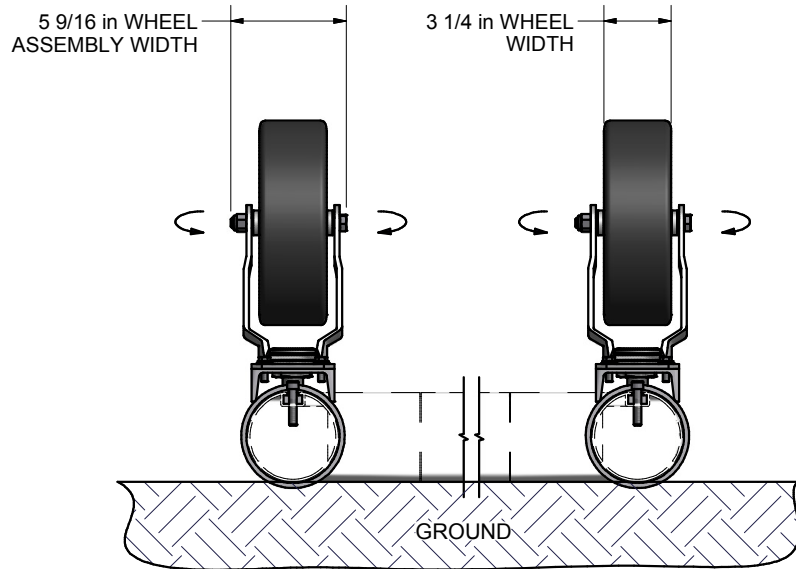

FRONT VIEW

SIDE VIEW

NOTE:

GOAL FRAME SHOWN, BUT **NOT** SUPPLIED

FEATURES:

- 1) 4 ROTATING WHEEL ASSEMBLIES TO LIFT GOAL FRAME WITH SWIVEL CASTERS FOR EASY MOVABILITY
- 2) INCLUDES:  
 RELIANCE TURF PRO NO-FLAT TIRES  
 ROTATING ALUMINUM MOUNTING
- 3) TOTAL WEIGHT: 40lbs PER SET

SIDE VIEW  
(GOAL FRAME ON TURF)

SIDE VIEW  
(GOAL FRAME ON WHEELS)

NOTE:  
GOAL FRAME SHOWN, BUT **NOT** SUPPLIED

 THIRD ANGLE PROJECTION	 140 Pacific Drive Quakertown, Pa. 18951	
	DIMENSIONS ARE IN INCHES UNLESS OTHERWISE SPECIFIED	Approved By: Date:
This item is the <b>exclusive</b> property of <b>KWIK GOAL LTD.</b> Reproduction or duplication <b>without</b> the express written consent of <b>KWIK GOAL LTD.</b> is <b>strictly forbidden.</b>	Drawn By: cspeck	Desc: SWIVEL WHEELS (4/SET) [EURO MATCH GOALS]
	Date: 11/4/2004	
	Sheet: 2 of 4	
	Revision #:	
Cad File: 10B408.idw		