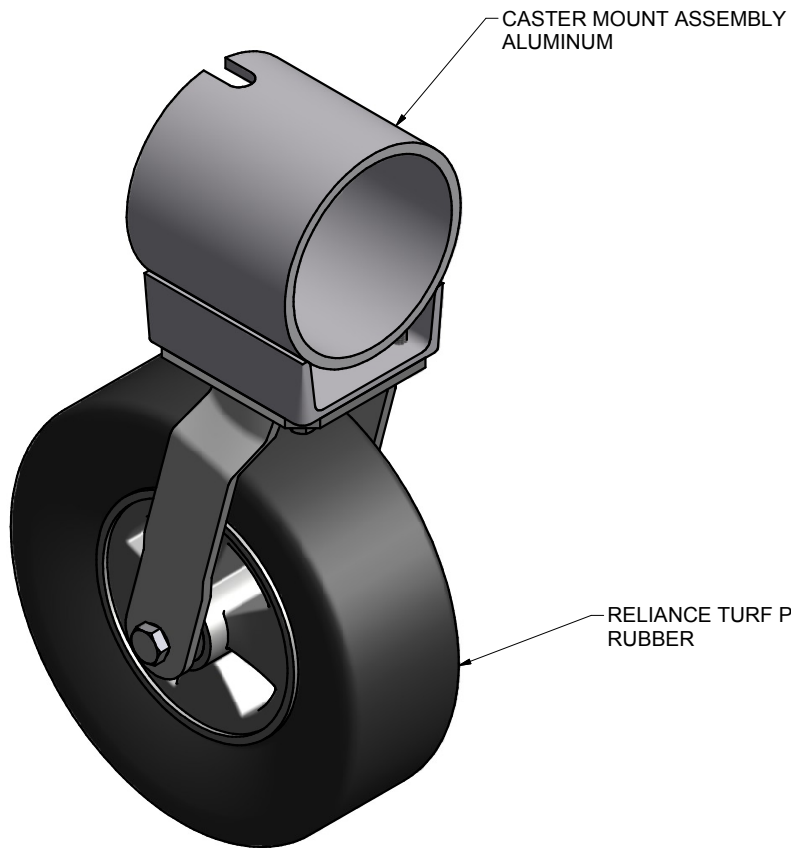

SIDE VIEW  
(GOAL FRAME ON TURF)

SIDE VIEW  
(GOAL FRAME ON WHEELS)

NOTE:  
GOAL FRAME SHOWN, BUT **NOT** SUPPLIED

 THIRD ANGLE PROJECTION	 140 Pacific Drive Quakertown, Pa. 18951	
	DIMENSIONS ARE IN INCHES UNLESS OTHERWISE SPECIFIED	Approved By: Date:
This item is the <b>exclusive</b> property of <b>KWIK GOAL LTD.</b> Reproduction or duplication <b>without</b> the express written consent of <b>KWIK GOAL LTD.</b> is <b>strictly forbidden.</b>	Drawn By: cspeck	Desc: SWIVEL WHEELS (4/SET) [EURO MATCH GOALS]
	Date: 11/4/2004	
	Sheet: 2 of 4	
	Revision #:	
Cad File: 10B408.idw		

Finish Info.

DIMENSIONS ARE IN INCHES  
UNLESS OTHERWISE SPECIFIED

This item is the **exclusive**  
property of **KWIK GOAL LTD.**  
Reproduction or duplication  
**without** the express written  
consent of **KWIK GOAL LTD.**  
is **strictly forbidden.**