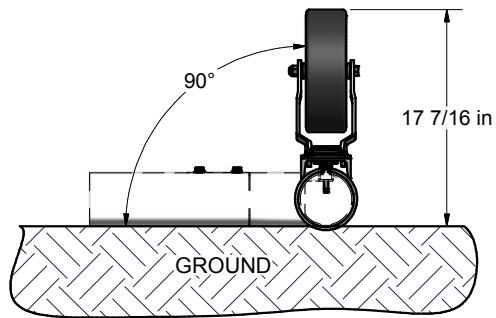

FRONT VIEW

SIDE VIEW

NOTE:

GOAL FRAME SHOWN, BUT **NOT** SUPPLIED

FEATURES:

- 1) 4 ROTATING WHEEL ASSEMBLIES TO LIFT GOAL FRAME WITH SWIVEL CASTERS FOR EASY MOVABILITY
- 2) INCLUDES:  
 RELIANCE TURF PRO NO-FLAT TIRES  
 ROTATING ALUMINUM MOUNTING
- 3) TOTAL WEIGHT: 40lbs PER SET

**Finish Info.**

THIRD ANGLE PROJECTION

**KWIKGOAL**® 140 Pacific Drive  
 Quakertown, Pa. 18951

DIMENSIONS ARE IN INCHES UNLESS OTHERWISE SPECIFIED

This item is the **exclusive** property of **KWIK GOAL LTD.** Reproduction or duplication **without** the express written consent of **KWIK GOAL LTD.** is **strictly forbidden.**

SIDE VIEW  
(GOAL FRAME ON TURF)

SIDE VIEW  
(GOAL FRAME ON WHEELS)

NOTE:  
GOAL FRAME SHOWN, BUT **NOT** SUPPLIED

 THIRD ANGLE PROJECTION	 140 Pacific Drive Quakertown, Pa. 18951	
	DIMENSIONS ARE IN INCHES UNLESS OTHERWISE SPECIFIED	Approved By: Date:
This item is the <b>exclusive</b> property of <b>KWIK GOAL LTD.</b> Reproduction or duplication <b>without</b> the express written consent of <b>KWIK GOAL LTD.</b> is <b>strictly forbidden.</b>	Drawn By: cspeck	Desc: SWIVEL WHEELS (4/SET) [EURO MATCH GOALS]
	Date: 11/4/2004	
	Sheet: 2 of 4	
	Revision #:	
Cad File: 10B408.idw		

Finish Info.

DIMENSIONS ARE IN INCHES  
UNLESS OTHERWISE SPECIFIED

This item is the **exclusive**  
property of **KWIK GOAL LTD.**  
Reproduction or duplication  
**without** the express written  
consent of **KWIK GOAL LTD.**  
is **strictly forbidden.**