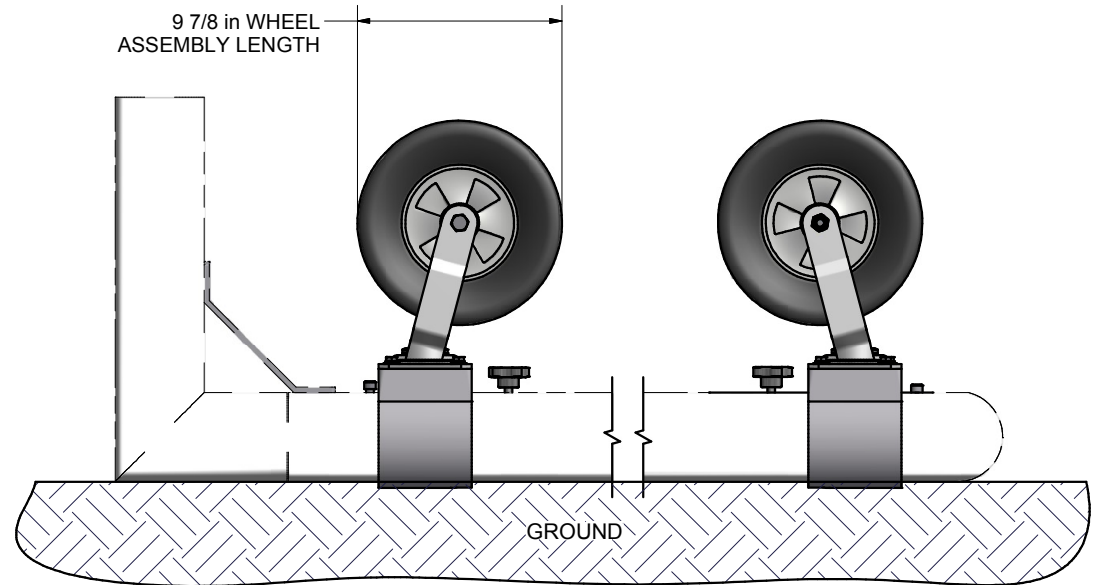

FRONT VIEW

SIDE VIEW

NOTE:

GOAL FRAME SHOWN, BUT **NOT** SUPPLIED

FEATURES:

- 1) 4 ROTATING WHEEL ASSEMBLIES TO LIFT GOAL FRAME WITH SWIVEL CASTERS FOR EASY MOVABILITY
- 2) INCLUDES:  
 RELIANCE TURF PRO NO-FLAT TIRES  
 ROTATING ALUMINUM MOUNTING
- 3) TOTAL WEIGHT: 40lbs PER SET