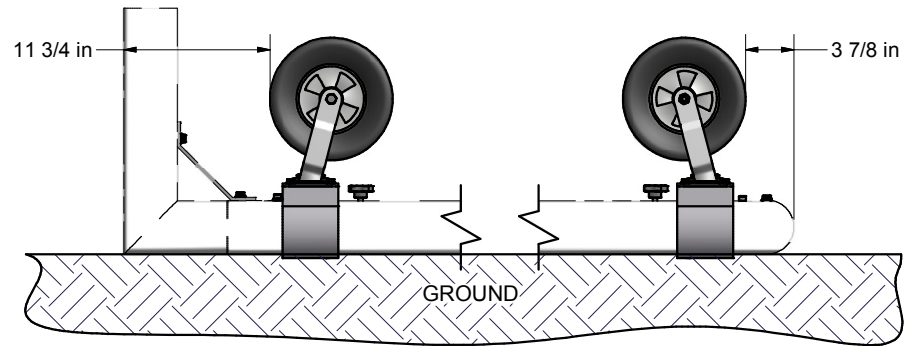

FRONT VIEW

SIDE VIEW

NOTE:

GOAL FRAME SHOWN, BUT **NOT** SUPPLIED

FEATURES:

- 1) 4 ROTATING WHEEL ASSEMBLIES TO LIFT GOAL FRAME WITH SWIVEL CASTERS FOR EASY MOVABILITY
- 2) INCLUDES:  
 RELIANCE TURF PRO NO-FLAT TIRES  
 ROTATING ALUMINUM MOUNTING
- 3) TOTAL WEIGHT: 40lbs PER SET

**Finish Info.**

THIRD ANGLE PROJECTION

**KWIKGOAL**® 140 Pacific Drive  
 Quakertown, Pa. 18951

DIMENSIONS ARE IN INCHES UNLESS OTHERWISE SPECIFIED

This item is the **exclusive** property of **KWIK GOAL LTD.** Reproduction or duplication **without** the express written consent of **KWIK GOAL LTD.** is **strictly forbidden.**

Approved By:  
 Date:  
 Drawn By: cspeck  
 Date: 11/4/2004  
 Sheet: 1 of 4  
 Revision #:  
 Cad File: 10B408.idw

Part #:  
**10B408**  
 Desc:  
 SWIVEL WHEELS (4/SET)  
 [EURO MATCH GOALS]

FRONT VIEW

SIDE VIEW  
(GOAL FRAME ON TURF)

SIDE VIEW  
(GOAL FRAME ON WHEELS)

NOTE:  
GOAL FRAME SHOWN, BUT **NOT** SUPPLIED

 THIRD ANGLE PROJECTION	 140 Pacific Drive Quakertown, Pa. 18951	
	DIMENSIONS ARE IN INCHES UNLESS OTHERWISE SPECIFIED	Approved By: Date:
This item is the <b>exclusive</b> property of <b>KWIK GOAL LTD.</b> Reproduction or duplication <b>without</b> the express written consent of <b>KWIK GOAL LTD.</b> is <b>strictly forbidden.</b>	Drawn By: cspeck	Desc: SWIVEL WHEELS (4/SET) [EURO MATCH GOALS]
	Date: 11/4/2004	
	Sheet: 2 of 4	
	Revision #:	
Cad File: 10B408.idw		