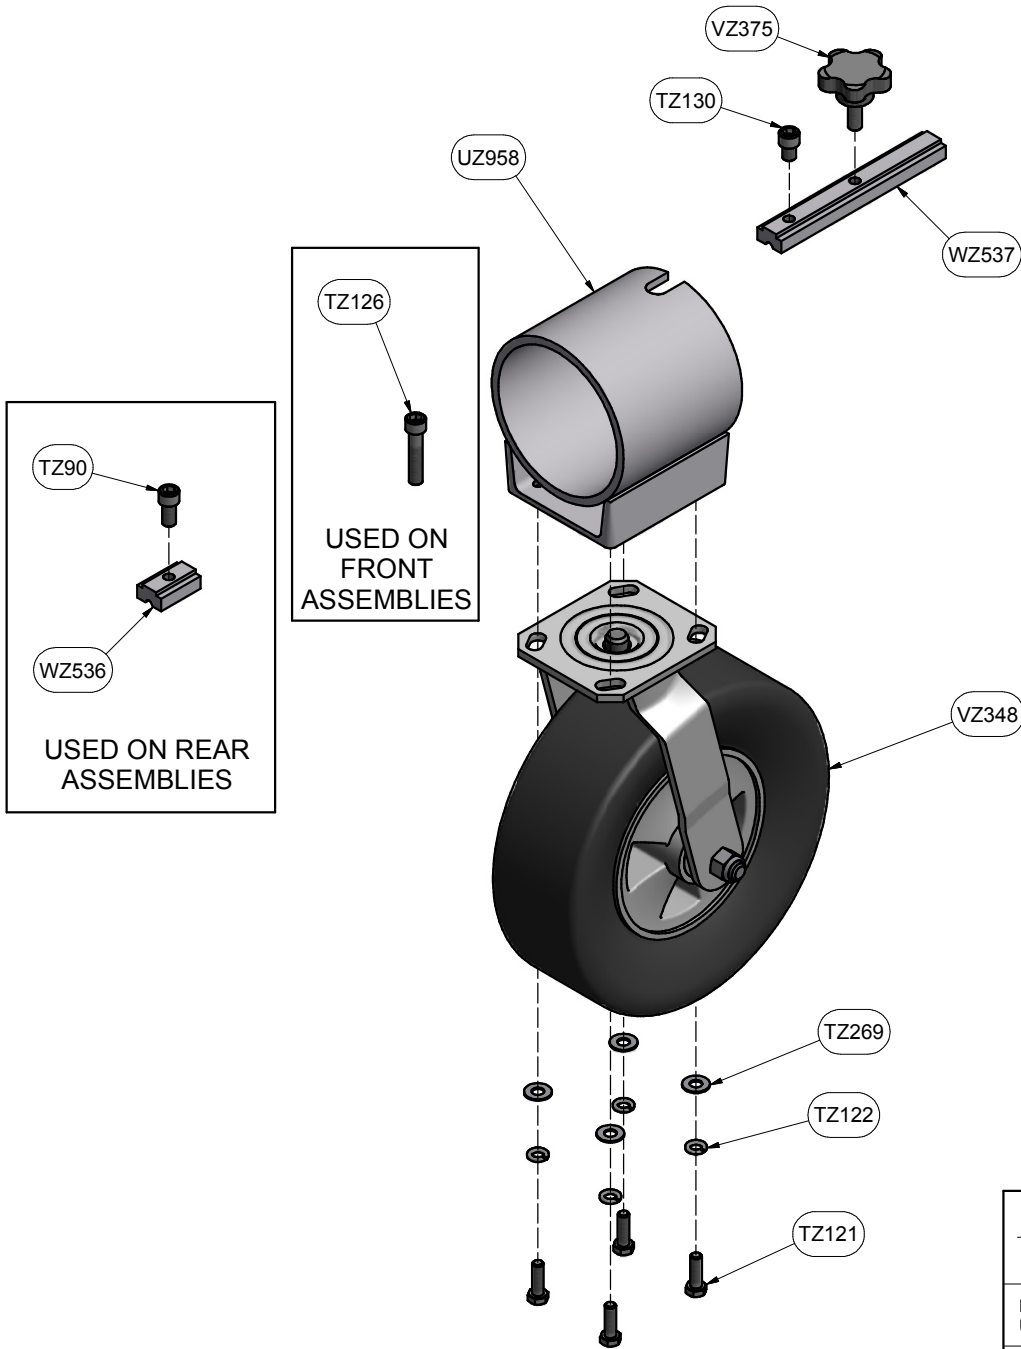

**10B408**

Desc:

SWIVEL WHEELS (4/SET)  
[EURO MATCH GOALS]

Finish Info.

Parts List		
Part #	Qty	Description
UZ958	4	Caster Mount Assembly
VZ348	4	Caster Asembly
TZ121	16	5/16-18 x 1 Hex Bolt
TZ269	16	5/16 Flat Washer
WZ536	2	T Shape Solid X 1 1/2, Tapped Hole
WZ537	4	T Shape Special Solid X 6 1/4"
TZ130	4	3/8-16 x 1/2 Soc Hd Cap Scr
VZ375	4	Knob with Threaded Stud
TZ126	2	3/8-16 x 1 3/4 Soc Hd Cap Scr
TZ90	2	3/8-16 x 3/4 Soc Hd Cap Scr
TZ122	16	5/16 Lock Washer