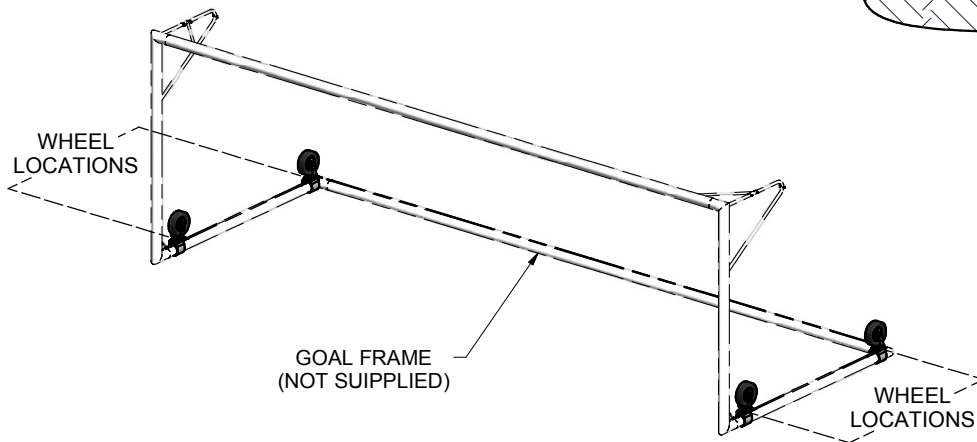

FRONT VIEW

SIDE VIEW

NOTE:

GOAL FRAME SHOWN, BUT **NOT** SUPPLIED

FEATURES:

- 1) 4 ROTATING WHEEL ASSEMBLIES TO LIFT GOAL FRAME WITH SWIVEL CASTERS FOR EASY MOVABILITY
- 2) INCLUDES:  
 RELIANCE TURF PRO NO-FLAT TIRES  
 ROTATING ALUMINUM MOUNTING
- 3) TOTAL WEIGHT: 40lbs PER SET

Approved By:  
 Date:  
 Drawn By: cspeck  
 Date: 11/4/2004  
 Sheet: 1 of 4  
 Revision #:  
 Cad File: 10B408.idw

Part #:  
**10B408**  
 Desc:  
 SWIVEL WHEELS (4/SET)  
 [EURO MATCH GOALS]

FRONT VIEW

SIDE VIEW  
(GOAL FRAME ON TURF)

SIDE VIEW  
(GOAL FRAME ON WHEELS)

NOTE:  
GOAL FRAME SHOWN, BUT **NOT** SUPPLIED

 THIRD ANGLE PROJECTION	 140 Pacific Drive Quakertown, Pa. 18951	
	DIMENSIONS ARE IN INCHES UNLESS OTHERWISE SPECIFIED	Approved By: Date:
This item is the <b>exclusive</b> property of <b>KWIK GOAL LTD.</b> Reproduction or duplication <b>without</b> the express written consent of <b>KWIK GOAL LTD.</b> is <b>strictly forbidden.</b>	Drawn By: cspeck	Desc: SWIVEL WHEELS (4/SET) [EURO MATCH GOALS]
	Date: 11/4/2004	
	Sheet: 2 of 4	
	Revision #:	
Cad File: 10B408.idw		