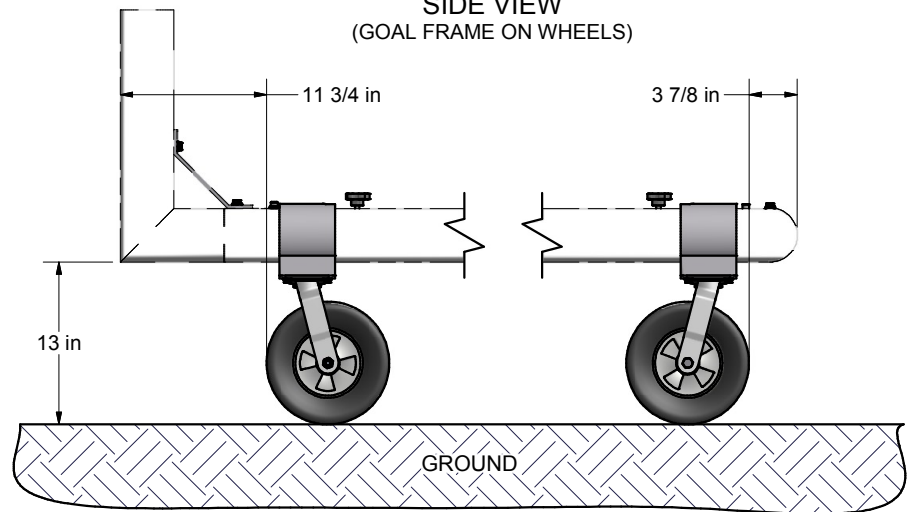

FRONT VIEW

SIDE VIEW

NOTE:

GOAL FRAME SHOWN, BUT **NOT** SUPPLIED

FEATURES:

- 1) 4 ROTATING WHEEL ASSEMBLIES TO LIFT GOAL FRAME WITH SWIVEL CASTERS FOR EASY MOVABILITY
- 2) INCLUDES:  
 RELIANCE TURF PRO NO-FLAT TIRES  
 ROTATING ALUMINUM MOUNTING
- 3) TOTAL WEIGHT: 40lbs PER SET

SIDE VIEW  
(GOAL FRAME ON TURF)

SIDE VIEW  
(GOAL FRAME ON WHEELS)

NOTE:  
GOAL FRAME SHOWN, BUT **NOT** SUPPLIED

 THIRD ANGLE PROJECTION	 140 Pacific Drive Quakertown, Pa. 18951	
	DIMENSIONS ARE IN INCHES UNLESS OTHERWISE SPECIFIED	Approved By: Date:
This item is the <b>exclusive</b> property of <b>KWIK GOAL LTD.</b> Reproduction or duplication <b>without</b> the express written consent of <b>KWIK GOAL LTD.</b> is <b>strictly forbidden.</b>	Drawn By: cspeck	Desc: SWIVEL WHEELS (4/SET) [EURO MATCH GOALS]
	Date: 11/4/2004	
	Sheet: 2 of 4	
	Revision #:	
Cad File: 10B408.idw		