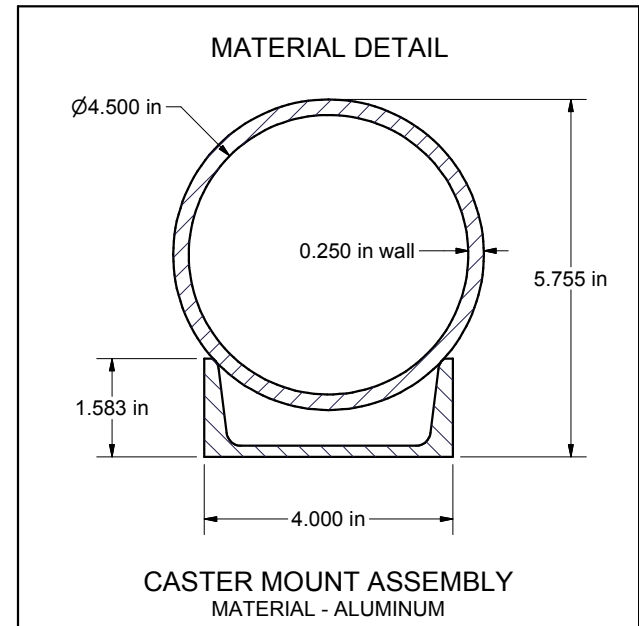

SIDE VIEW  
(GOAL FRAME ON TURF)

SIDE VIEW  
(GOAL FRAME ON WHEELS)

NOTE:  
GOAL FRAME SHOWN, BUT **NOT** SUPPLIED

 THIRD ANGLE PROJECTION	 140 Pacific Drive Quakertown, Pa. 18951	
	DIMENSIONS ARE IN INCHES UNLESS OTHERWISE SPECIFIED	Approved By: Date:
This item is the <b>exclusive</b> property of <b>KWIK GOAL LTD.</b> Reproduction or duplication <b>without</b> the express written consent of <b>KWIK GOAL LTD.</b> is <b>strictly forbidden.</b>	Drawn By: cspeck	Desc: SWIVEL WHEELS (4/SET) [EURO MATCH GOALS]
	Date: 11/4/2004	
	Sheet: 2 of 4	
	Revision #:	
Cad File: 10B408.idw		

Finish Info.

DIMENSIONS ARE IN INCHES  
UNLESS OTHERWISE SPECIFIED

This item is the **exclusive**  
property of **KWIK GOAL LTD.**  
Reproduction or duplication  
**without** the express written  
consent of **KWIK GOAL LTD.**  
is **strictly forbidden.**

**10B408**

Desc:

SWIVEL WHEELS (4/SET)  
[EURO MATCH GOALS]

Finish Info.

Parts List		
Part #	Qty	Description
UZ958	4	Caster Mount Assembly
VZ348	4	Caster Asembly
TZ121	16	5/16-18 x 1 Hex Bolt
TZ269	16	5/16 Flat Washer
WZ536	2	T Shape Solid X 1 1/2, Tapped Hole
WZ537	4	T Shape Special Solid X 6 1/4"
TZ130	4	3/8-16 x 1/2 Soc Hd Cap Scr
VZ375	4	Knob with Threaded Stud
TZ126	2	3/8-16 x 1 3/4 Soc Hd Cap Scr
TZ90	2	3/8-16 x 3/4 Soc Hd Cap Scr
TZ122	16	5/16 Lock Washer