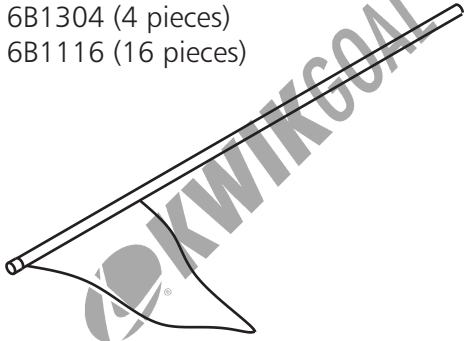

All Kwik Goal products carry a **Lifetime Guarantee**. For help with guarantee issues visit kwikgoal.com and click on the **Lifetime Guarantee** logo or contact customer service at 1-800-531-4252.

ASSEMBLY INSTRUCTIONS FOR 6B1104 (Universal Corner Flags 4 pack), 6B1304 (Universal Obstacle Markers), & 6B1116 (Universal Corner Flags 16 pack)

Upright
6B1104 (4 pieces)
6B1304 (4 pieces)
6B1116 (16 pieces)

Base Bag
6B1104 (1 piece)
6B1304 (1 piece)
6B1116 (4 pieces)

Base
6B1104 (4 pieces)
6B1304 (4 pieces)
6B1116 (16 pieces)

Fig. 2

Fig. 1

Cap

1. Remove cap, fill base with dry playground sand and replace cap.