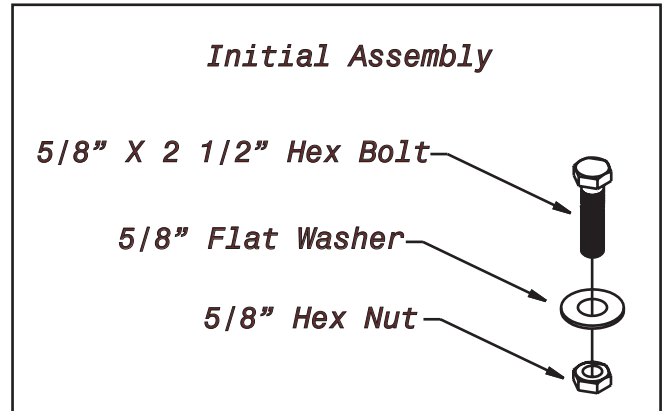

**ASSEMBLY INSTRUCTIONS FOR
IS-24 (Weil Coerver Indoor Conversion Shoe)**

Parts List

- Weights (4)
- Floor Shoes (2)
- 5/8" X 2 1/2" Hex Bolt (4)
- 5/8" Flat Washer (4)
- 5/8" Hex Nut (4)

*****CAUTION*****