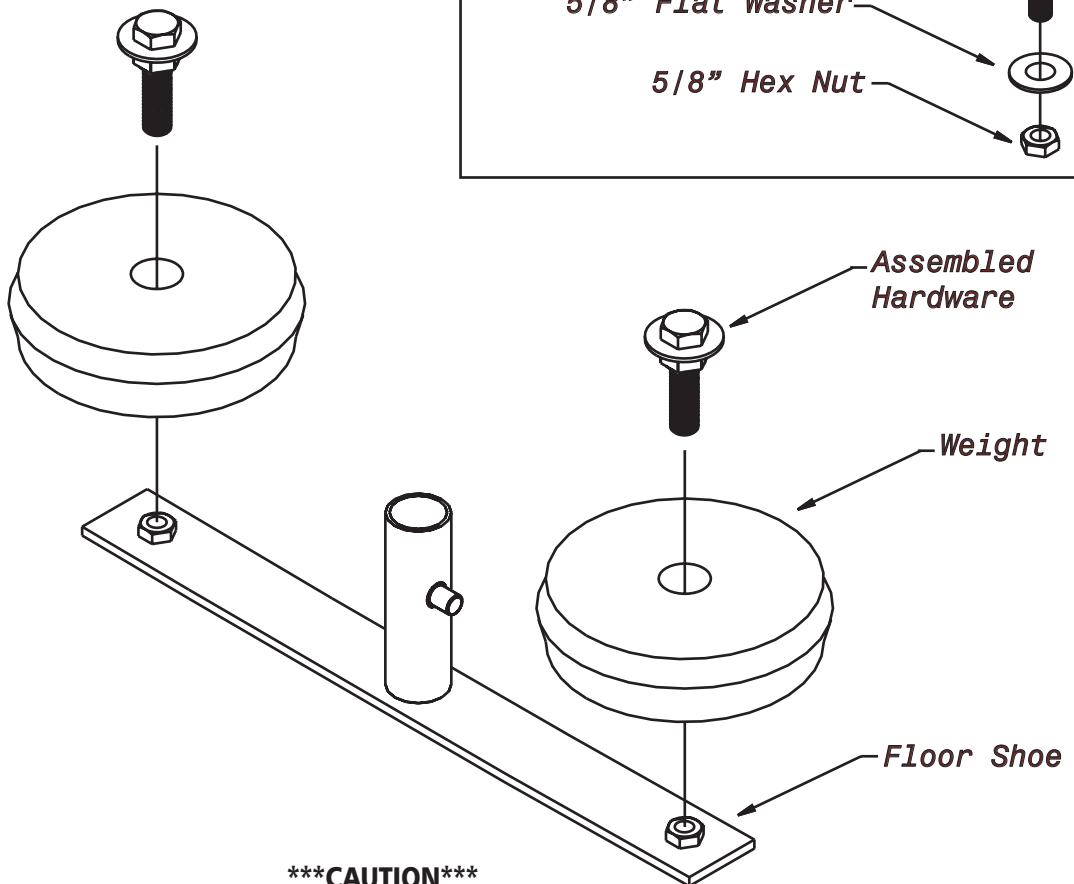

**ASSEMBLY INSTRUCTIONS FOR
IS-24 (Weil Coerver Indoor Conversion Shoe)**

Parts List

- Weights (4)
- Floor Shoes (2)
- 5/8" X 2 1/2" Hex Bolt (4)
- 5/8" Flat Washer (4)
- 5/8" Hex Nut (4)

*****CAUTION*****

This goal has been designed to be used for the game of soccer only. Goal posts must be anchored AT ALL TIMES and shall be secured against tilting. Do not climb on the net or goal framework at anytime!

All fastenings must be checked to insure they are fully tightened before and after each use of this product. Goal posts not in use must be disassembled and properly stored in a safe, secure area. (See