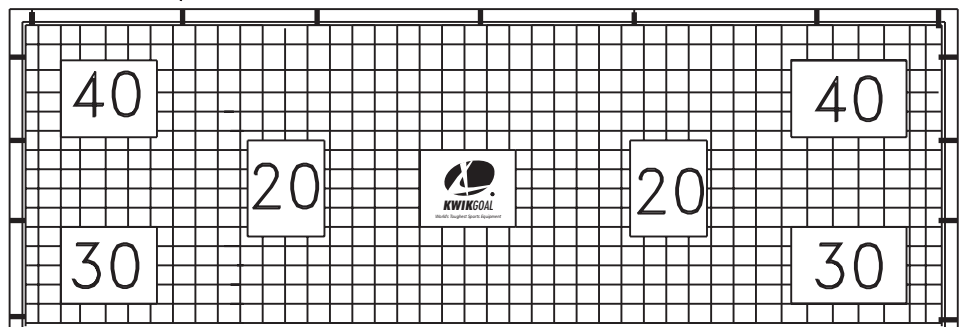

PARTS LIST

- A. Net (1)
- B. Net Fastener (1 Roll)

Net Fastener → 3B902 TARGET NET INSTALLATION