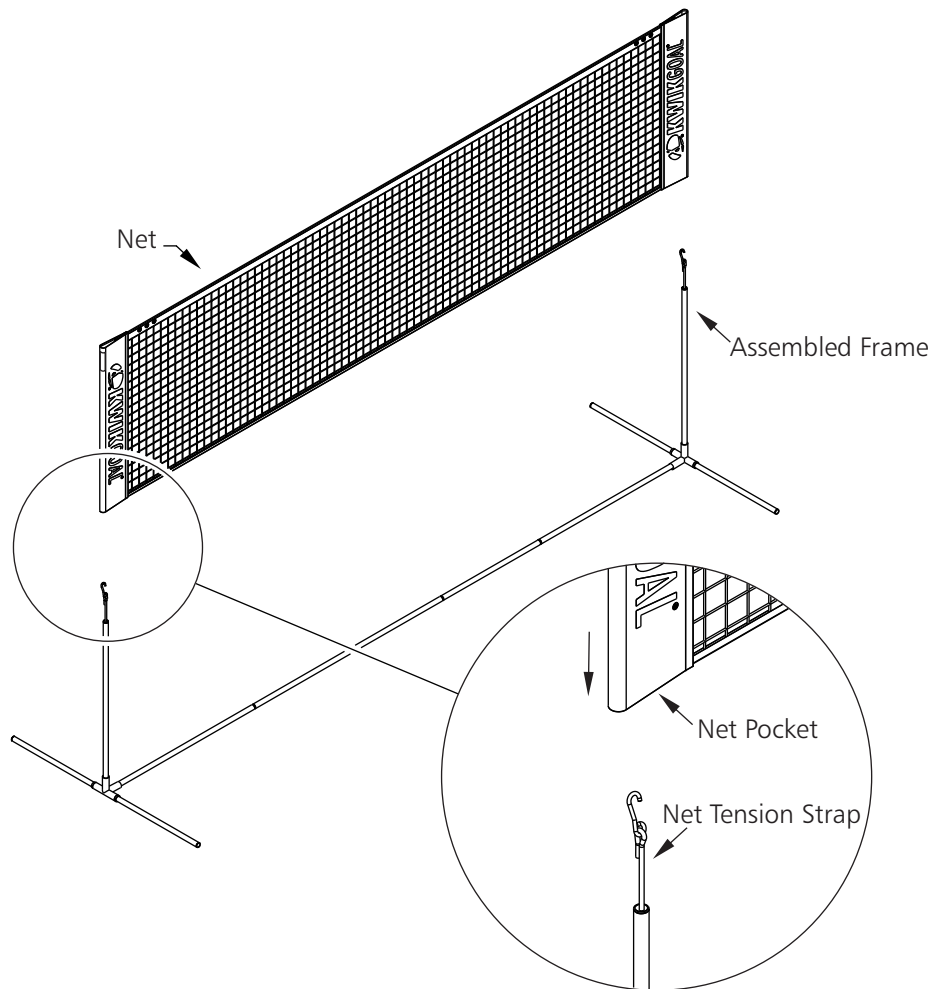

ASSEMBLY INSTRUCTIONS FOR 16B6 (ALL-SURFACE SOCCER TENNIS)

1. Unpack all parts and check for damage that may have occurred during shipping. If damage has occurred, notify trucking company immediately. Lay out all parts. Remove all cardboard and packaging immediately. Wet or damp packaging may damage contents.
2. Read through entire instruction before beginning assembly and installation.
3. Assemble net onto frame as shown.