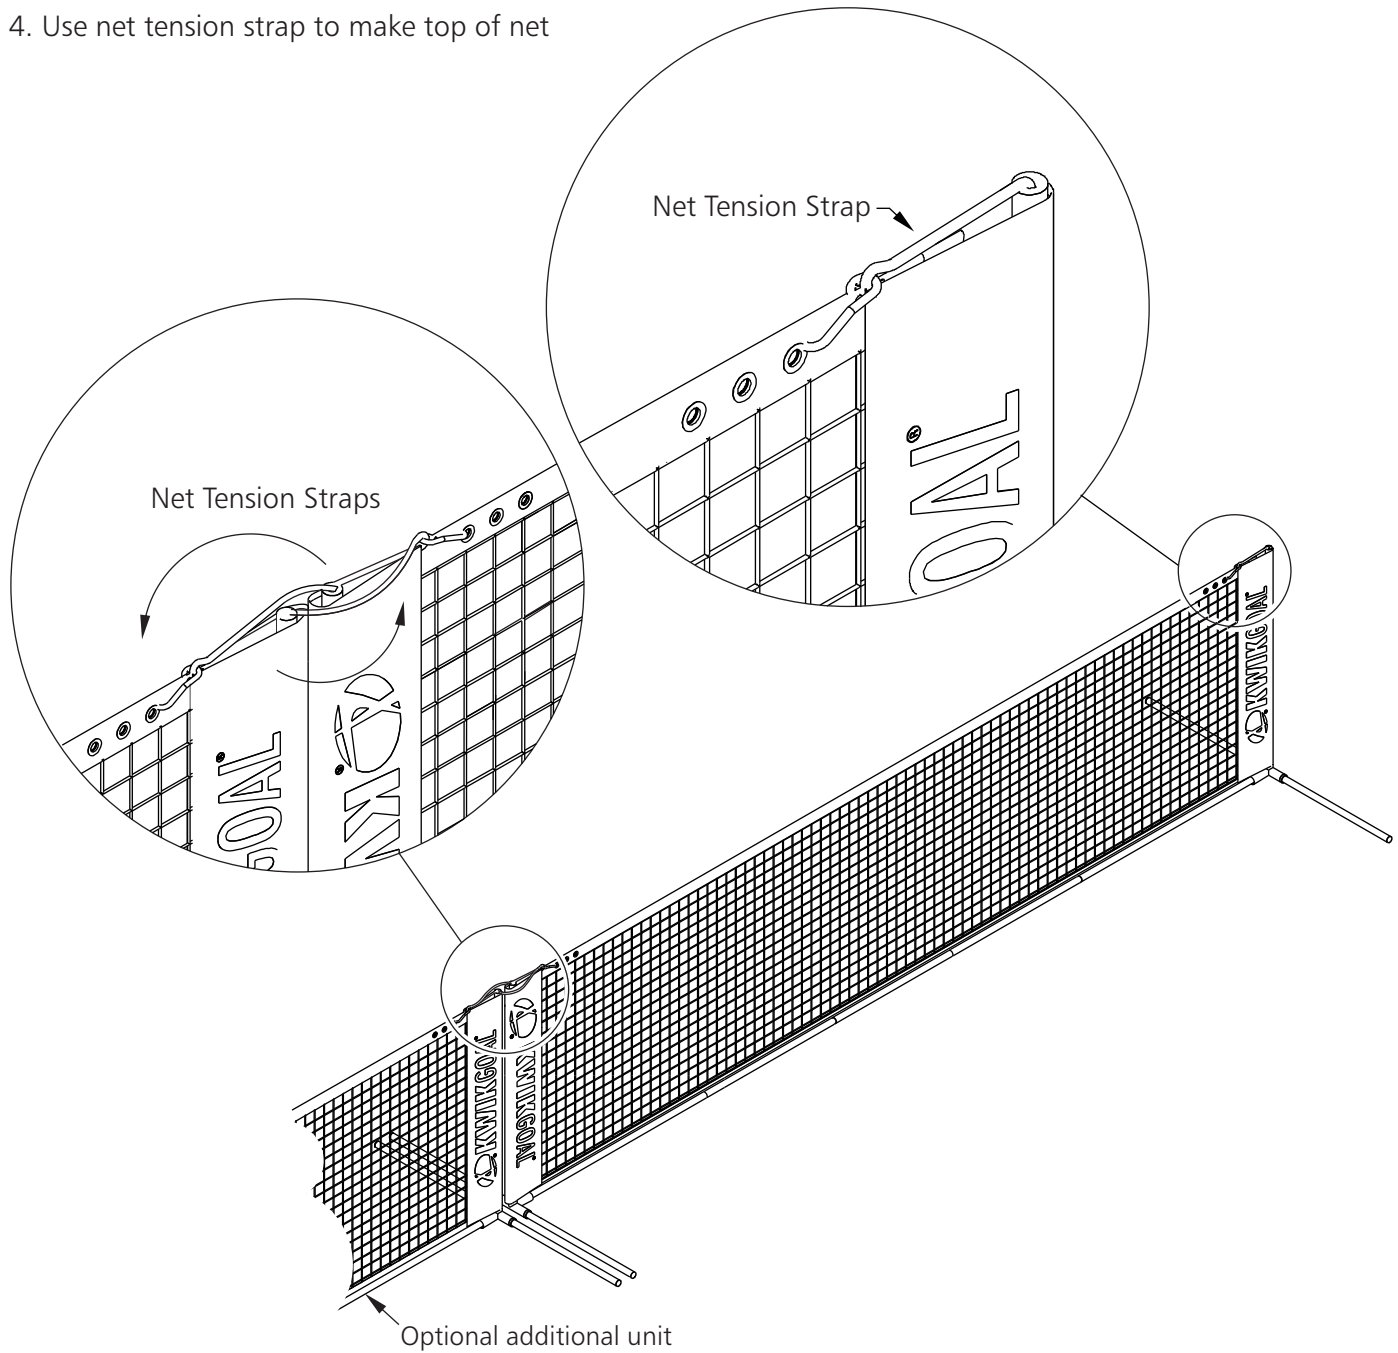

4. Use net tension strap to make top of net

Go to kwikgoal.com for additional product information.

CAUTION

All sports equipment must be anchored at all times. Sports equipment not in use must be disassembled and stored in a safe, secure place. Assembled sports equipment should not be left unattended. Do not use this equipment during the threat of high winds. Sports equipment should be checked for safety on a regular basis. Any modifications to this or any Kwik Goal product will void any and all warranties.