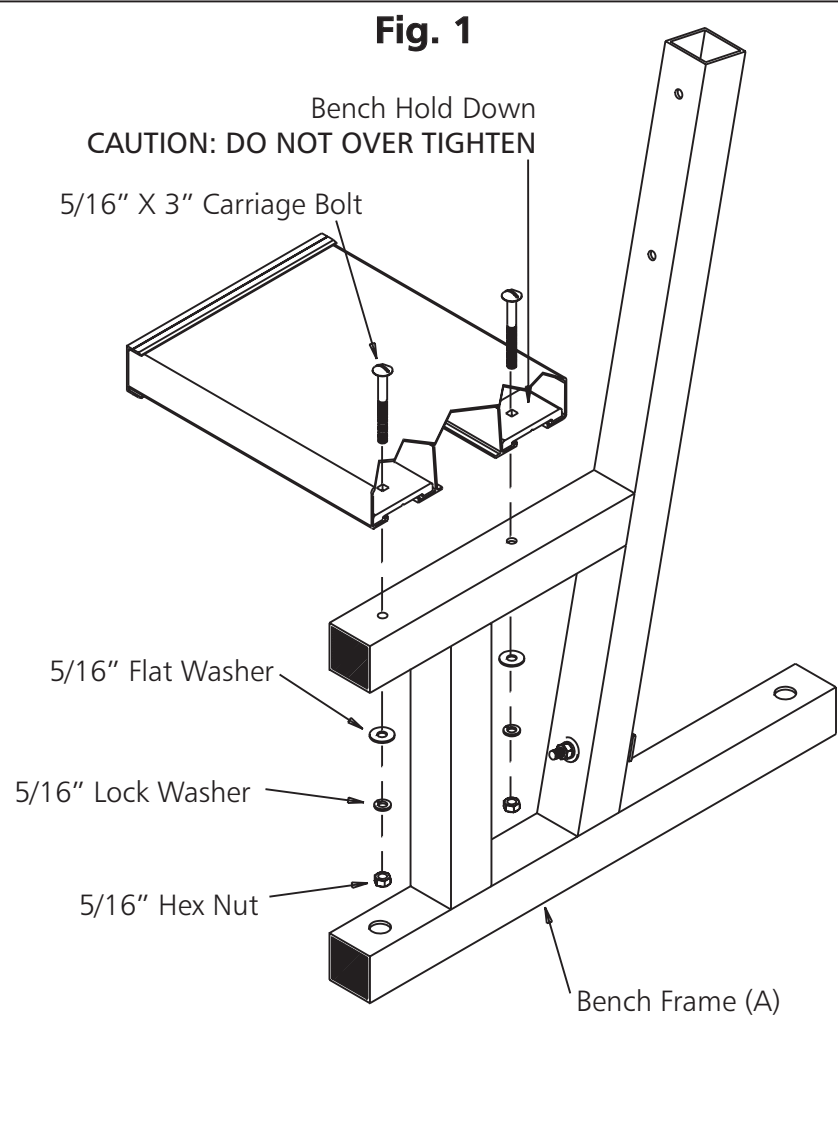

ASSEMBLY INSTRUCTIONS FOR 9B22 15' BENCH WITH BACK

PARTS LIST

		Hardware	
A. Bench Frame	3	5/16" x 3" Carriage Bolt	15
B. Bench	2	5/16" Hex Nut	15
C. Frame Support	1	5/16" Lock Washer	15
D. Bench Hold Down	12	5/16" Flat Washer	15

Fig. 1

Fig. 2