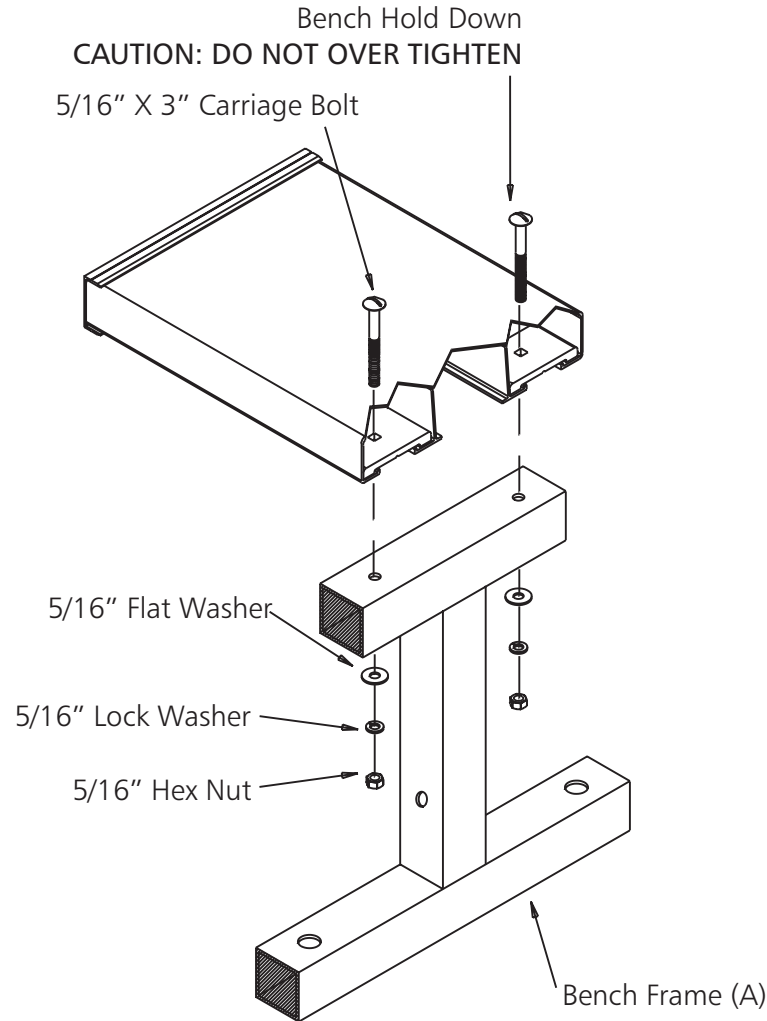

ASSEMBLY INSTRUCTIONS FOR 9B23 6' BENCH

PARTS LIST

Hardware

A. Bench Frame	2	5/16" x 3" Carriage Bolt	6
B. Bench	1	5/16" Hex Nut	6
C. Frame Support	1	5/16" Lock Washer	6
D. Bench Hold Down	4	5/16" Flat Washer	6

Fig. 1

Fig. 2