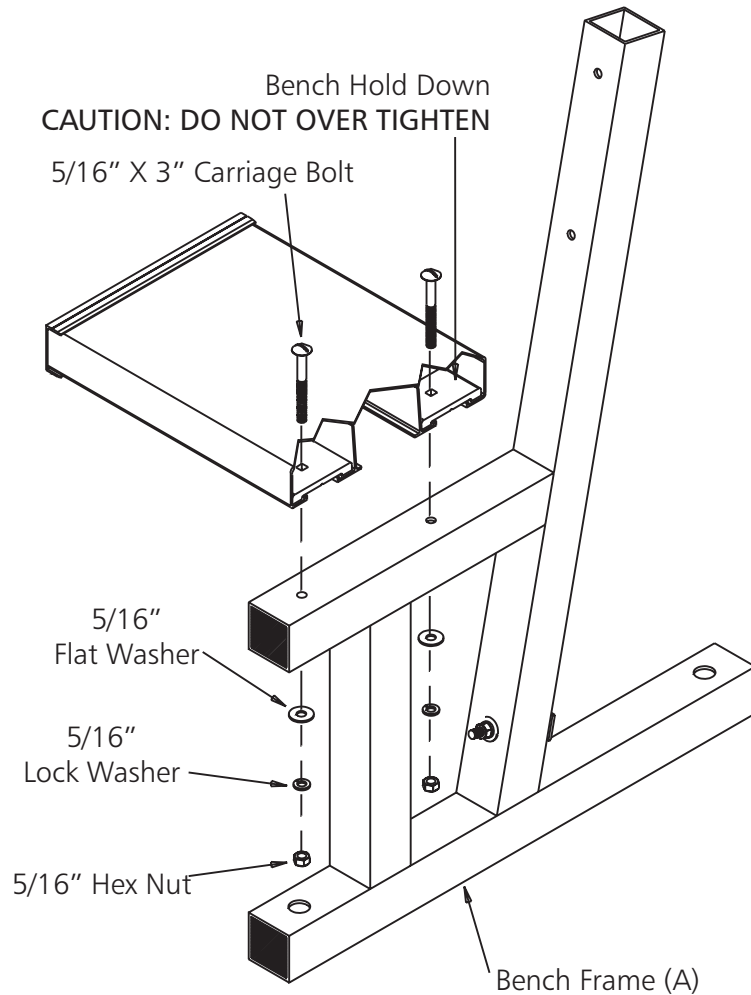

ASSEMBLY INSTRUCTIONS FOR 9B25 21' BENCH WITH BACK

PARTS LIST

Hardware

A. Bench Frame	4	5/16" x 3" Carriage Bolt	20
B. Bench	2	5/16" Hex Nut	20
C. Frame Support	1	5/16" Lock Washer	20
D. Bench Hold Down	16	5/16" Flat Washer	20

Fig. 1

Fig. 2