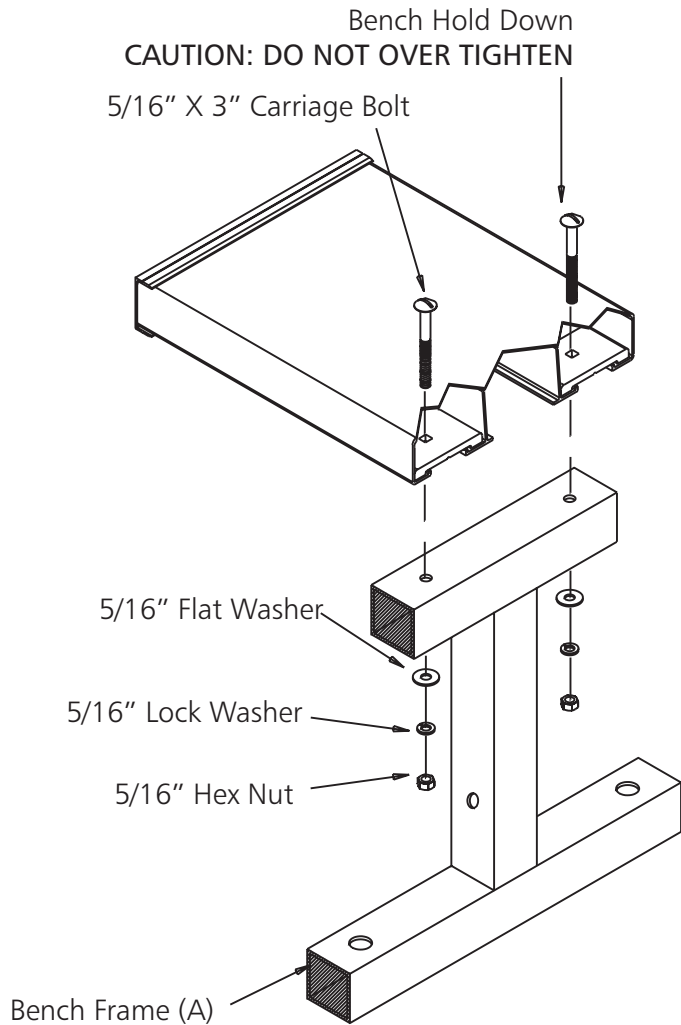

- A. Bench Frame
- B. Bench
- C. Frame Support
- D. Bench Hold Down

Hardware

- | | | |
|---|--------------------------|----|
| 4 | 5/16" x 3" Carriage Bolt | 12 |
| 1 | 5/16" Hex Nut | 12 |
| 1 | 5/16" Lock Washer | 12 |
| 8 | 5/16" Flat Washer | 12 |

Fig. 1

Fig. 2