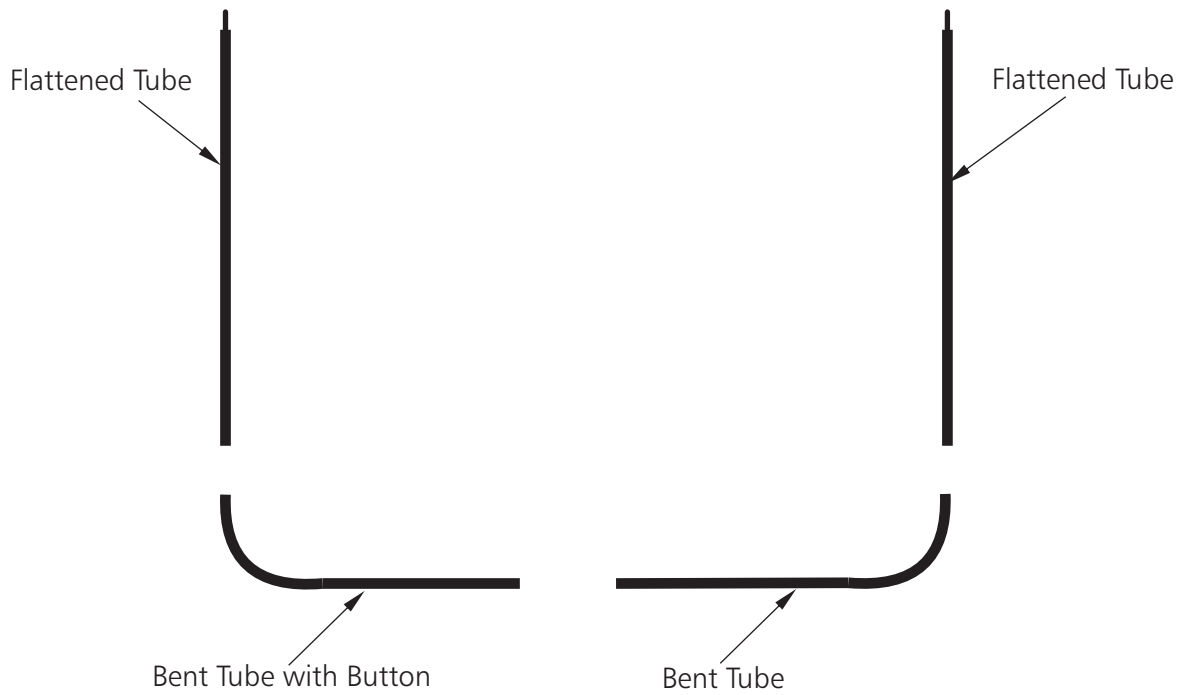

Go to kwikgoal.com for additional product information.