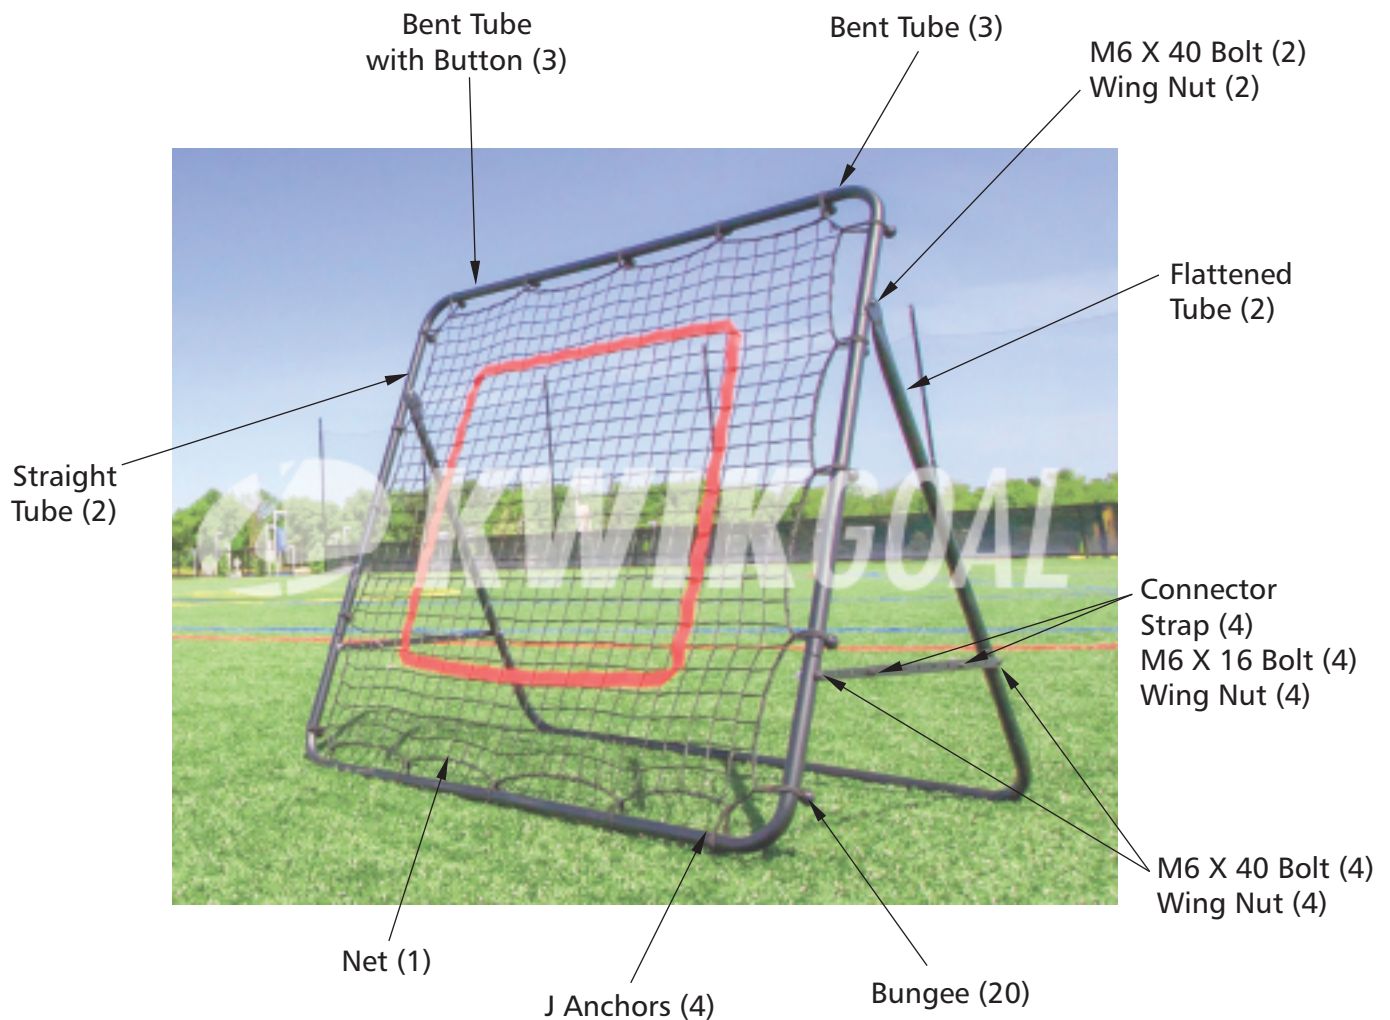

ASSEMBLY INSTRUCTIONS FOR 16A4201 REBOUNDER

Unpack all parts and check for damage that may have occurred during shipping. If damage has occurred, notify Kwik Goal immediately. Lay out all parts. Remove all cardboard and packaging immediately. Wet or damp packaging may damage contents.