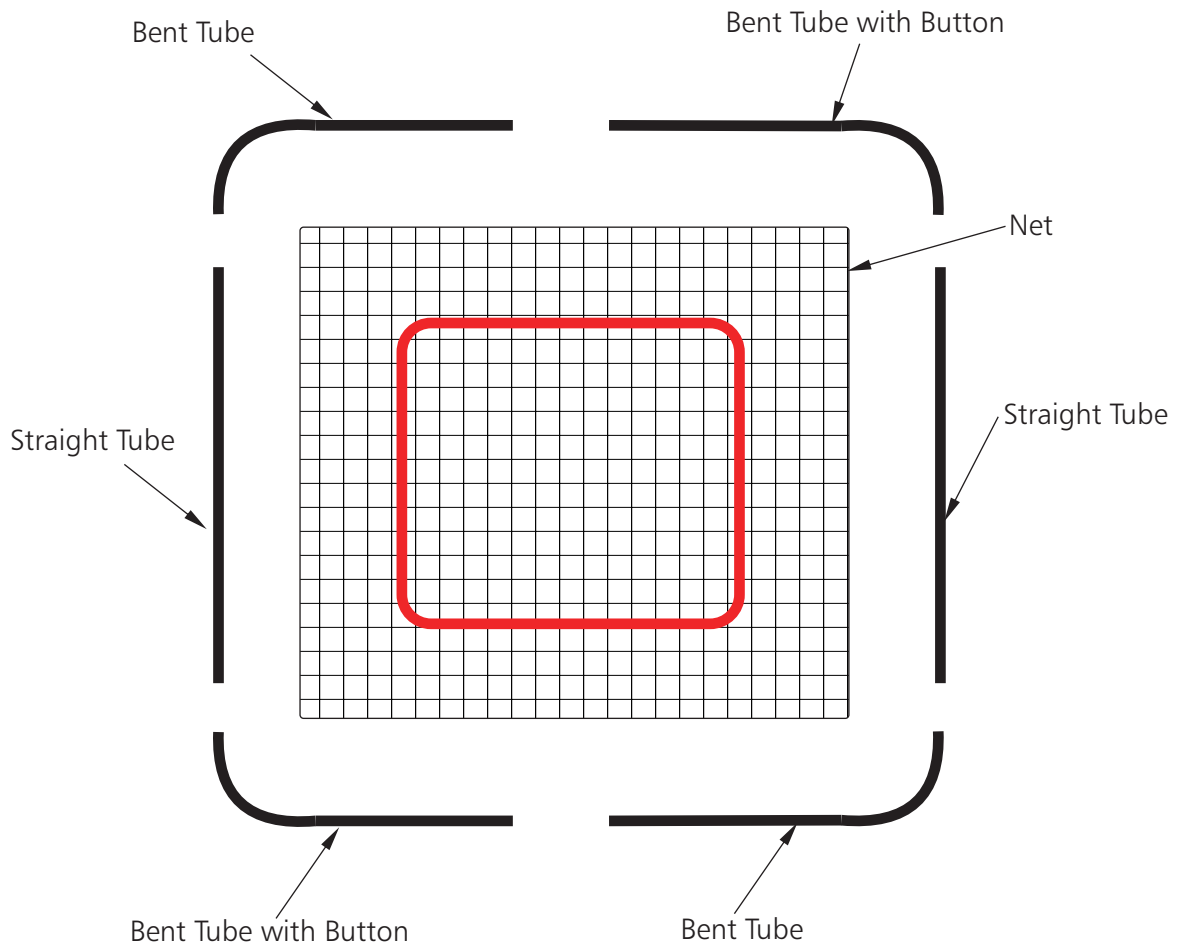

Go to kwikgoal.com for additional product information.